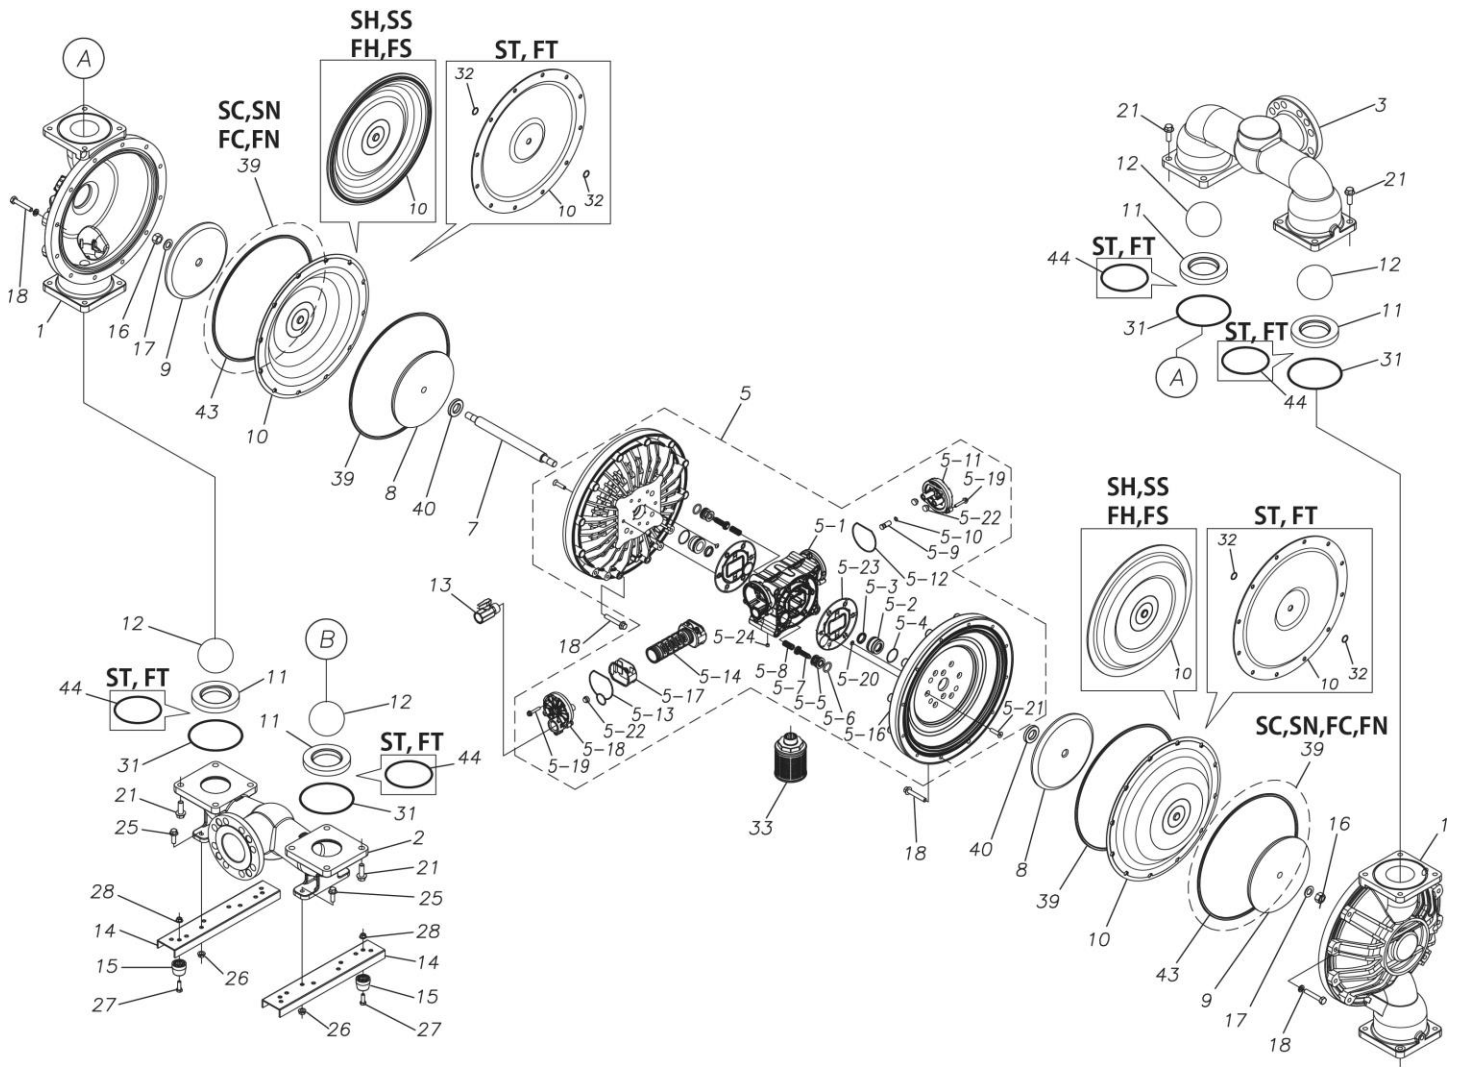

ポンプ詳細につきましては別にご用意しておりますポンプサービスブック、取扱説明書をご参照ください。

ご不明な点がございましたら代理店もしくは直接YTSまでご連絡ください。

YTS JAPAN Co.,Ltd.

www.yts-pump.com

■ Parts List

D800SNA

1P00331MN

Ref.No.	Parts No.	Description	Parts Component	Remark
1	1P20016SM	OUT CHAMBER	2	
2	1P20017SU	IN MANIFOLD	1	
3	1P20019SU	OUT MANIFOLD	1	
5	1P10003MN	BODY ASSEMBLY	1	

Ref.No.	Parts No.	Description	Parts Component	Remark
5-1	1L30054MN	BODY	1	The parts of #5 are available with a set as [1P10003MN:BODY ASSEMBLY]. This is also available individually.
5-2	1P30001MM	BEARING CENTER ROD	2	
5-3	9S2BA0025	PACKING	2	
5-4	9S1BS0036	O RING S-36	2	
5-5	1L30063MM	PILOT VALVE SEAT	2	
5-6	9S1BP1022	O RING P-22A	2	
5-7	1P30021MB	PILOT VALVE	2	
5-8	1L30064MM	SPRING	2	
5-9	1L30065MM	RESET BUTTON	1	
5-10	9S1BP0008	O RING P-8	1	
5-11	1L30056MB	CAP	1	
5-12	1L30061MB	PACKING CAP	1	
5-13	1L30060MB	PACKING CAP IN	1	
5-14	1L10003MK	C SPOOL VALVE ASSEMBLY (Looped C®)	1	
5-16	1P30022MM	AIR CHAMBER	2	
5-17	1L30005MB	SPRING STOPPER	1	
5-18	1L30055MN	CAP IN	1	
5-19	9B2210635	BOLT M6 × 35	7	
5-20	9T6125008	SCREW M5 × 8	8	
5-21	9B5410835	BOLT M8 × 35	16	
5-22	1L30062MB	CUSHION	4	
5-23	1L30059MB	PACKING BODY	2	
5-24	9P62P9901	PLUG	2	
7	1P20044MM	CENTER ROD	1	
8	1P20028MM	CENTER DISK	2	
9	1P20039MM	CENTER DISK	2	
10	1P20002BB	DIAPHRAGM	2	
11	1P20015BB	VALVE SEAT	4	
12	1P20003BB	BALL	4	
13	1M90001MN	BALL VALVE	1	
14	1P30014MM	BASE	2	
15	1E30070MB	RUBBER FEET	4	
16	9N1731600	NUT M16 × 1.5	2	
17	9W3311600	CONED DISK SPRING M16	2	
18	9B1221070	BOLT M10 × 70	24	
20	9W4211000	SPRING LOCK WASHER M10	24	
21	9B2211240	BOLT M12 × 40	16	
25	9B2211030	BOLT M10 × 30	4	
26	9N2211000	NUT M10	4	
27	9B1110825	BOLT M8 × 25	4	
28	9N2110800	NUT M8	4	
31	9S1BG0135	O RING G-135	4	
33	1L90002MN	SILENCER	1	
39	9S1BG0350	O RING G-350	4	
40	1M30033MB	CUSHION CENTER DISK	2	