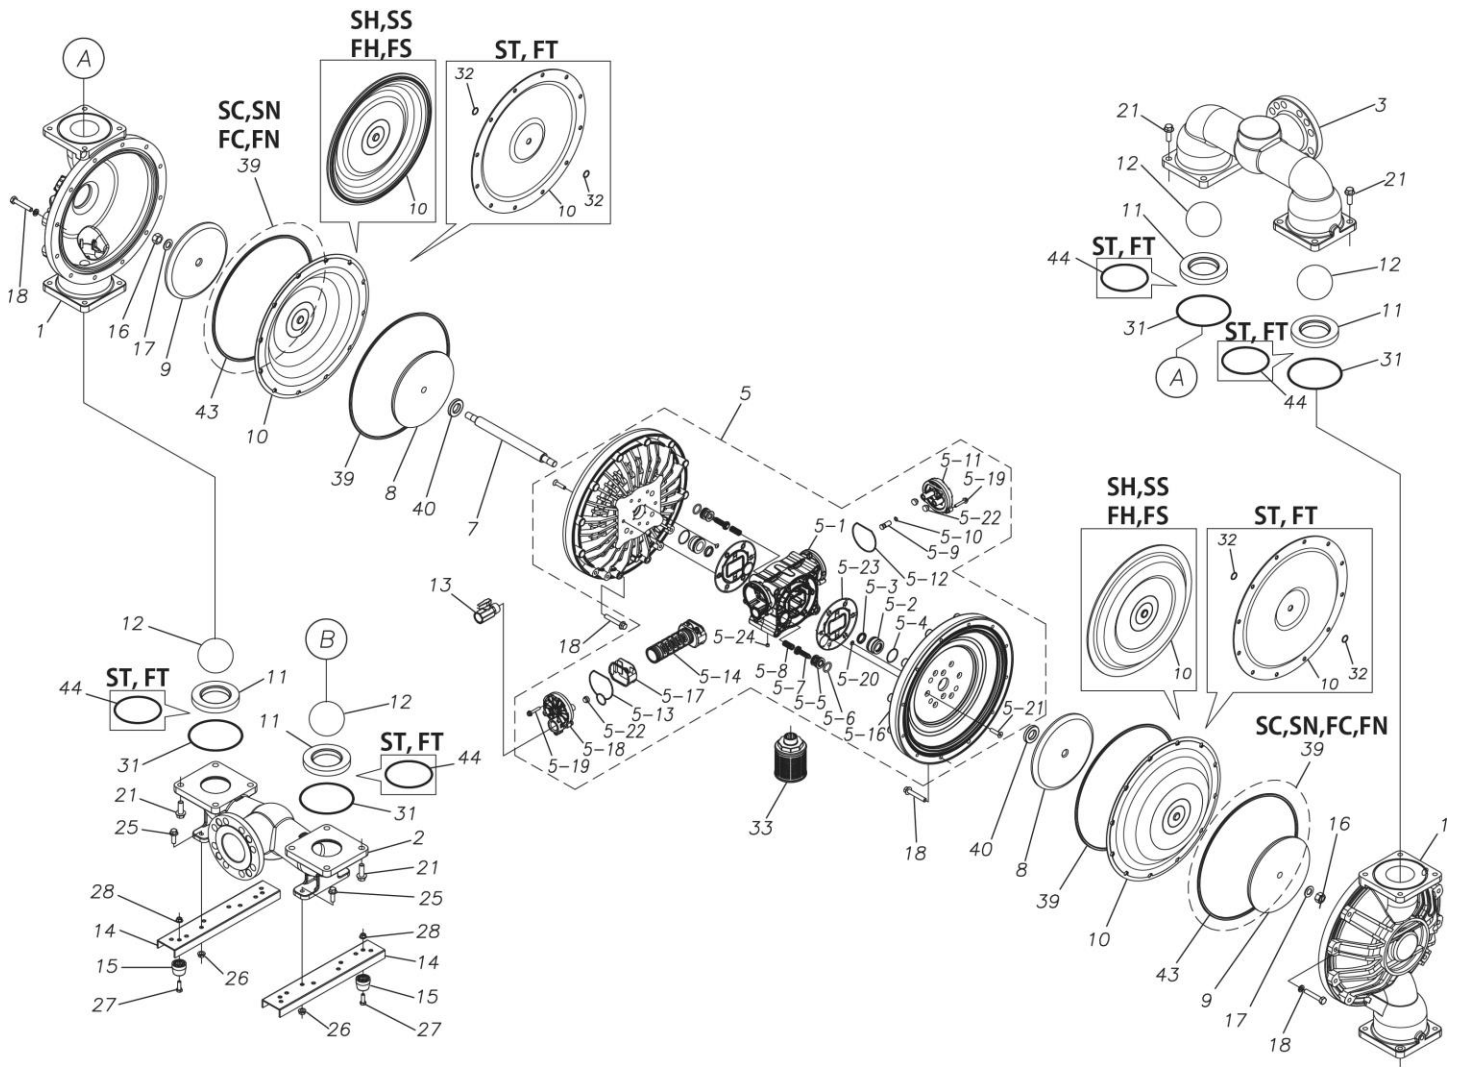

■ Parts List

D800STA

1P00334MN

Ref.No.	Parts No.	Description	Parts Component	Remark
1	1P20016SM	OUT CHAMBER	2	
2	1P20017SU	IN MANIFOLD	1	
3	1P20019SU	OUT MANIFOLD	1	
5	1P10003MN	BODY ASSEMBLY	1