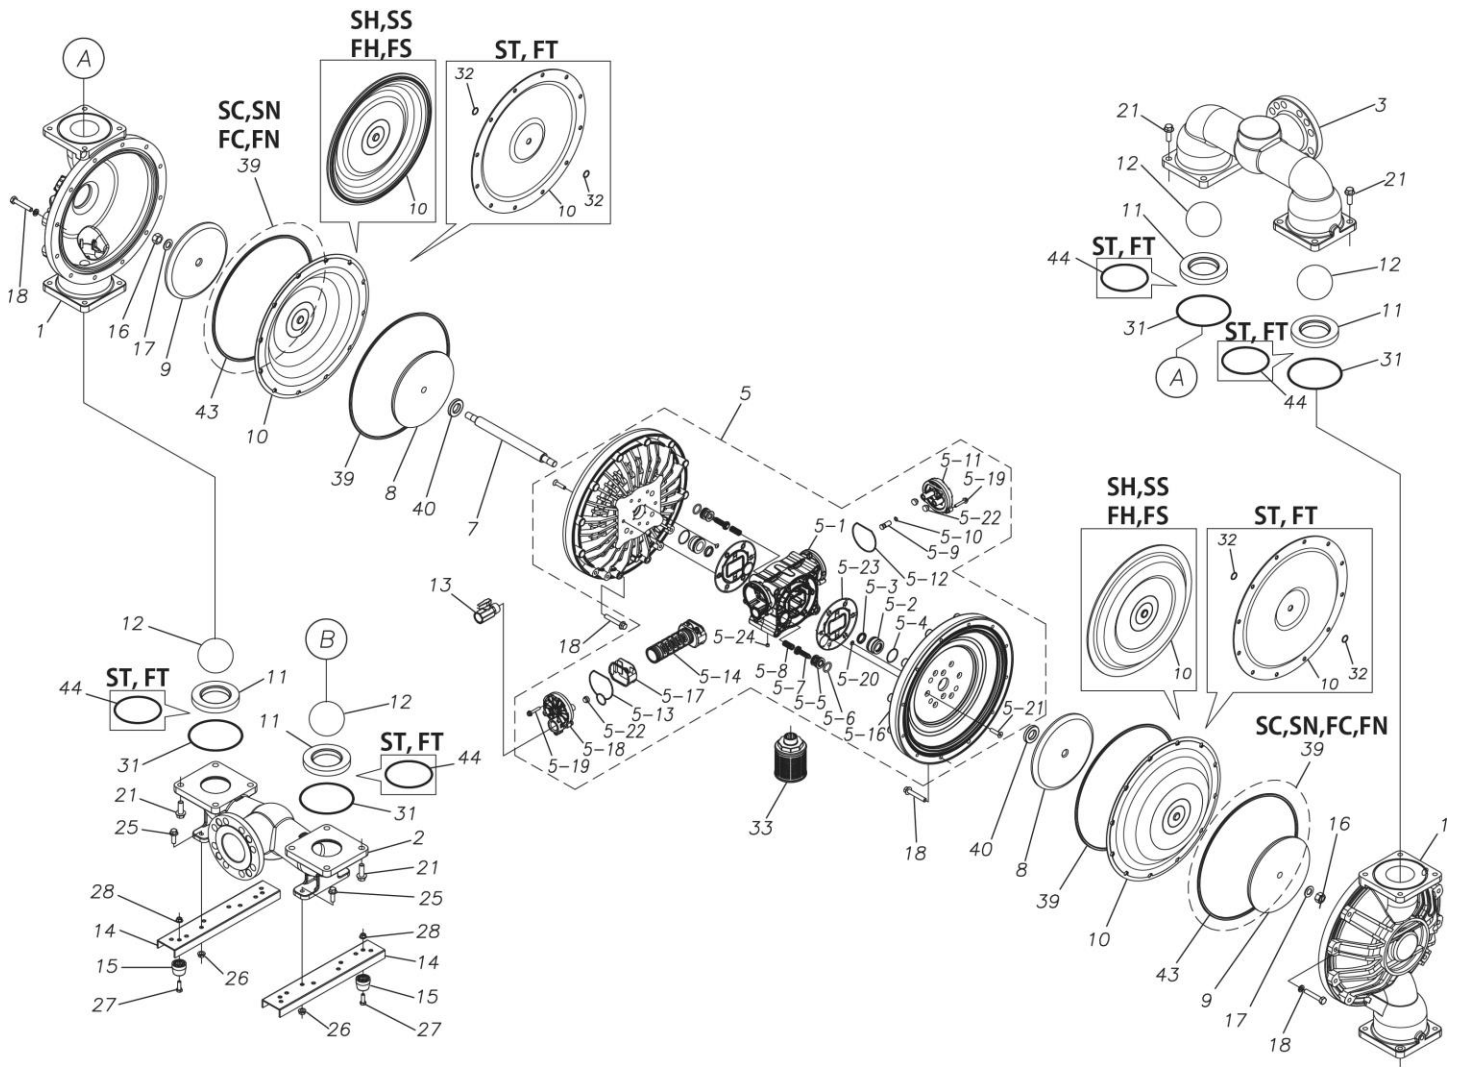

ポンプ詳細につきましては別にご用意しておりますポンプサービスブック、取扱説明書をご参照ください。

ご不明な点がございましたら代理店もしくは直接YTSまでご連絡ください。

YTS JAPAN Co.,Ltd.

www.yts-pump.com

■ Parts List

D800SHA

1P00335MN

Ref.No.	Parts No.	Description	Parts Component	Remark
1	1P20016SM	OUT CHAMBER	2	
2	1P20017SU	IN MANIFOLD	1	
3	1P20019SU	OUT MANIFOLD	1	
5	1P10003MN	BODY ASSEMBLY	1	

Ref.No.	Parts No.	Description	Parts Component	Remark
5-1	1L30054MN	BODY	1	The parts of #5 are available with a set as [1P10003MN:BODY ASSEMBLY]. This is also available individually.
5-2	1P30001MM	BEARING CENTER ROD	2	
5-3	9S2BA0025	PACKING	2	
5-4	9S1BS0036	O RING S-36	2	
5-5	1L30063MM	PILOT VALVE SEAT	2	
5-6	9S1BP1022	O RING P-22A	2	
5-7	1P30021MB	PILOT VALVE	2	
5-8	1L30064MM	SPRING	2	
5-9	1L30065MM	RESET BUTTON	1	
5-10	9S1BP0008	O RING P-8	1	
5-11	1L30056MB	CAP	1	
5-12	1L30061MB	PACKING CAP	1	
5-13	1L30060MB	PACKING CAP IN	1	
5-14	1L10003MK	C SPOOL VALVE ASSEMBLY (Looped C®)	1	
5-16	1P30022MM	AIR CHAMBER	2	
5-17	1L30005MB	SPRING STOPPER	1	
5-18	1L30055MN	CAP IN	1	
5-19	9B2210635	BOLT M6 × 35	7	
5-20	9T6125008	SCREW M5 × 8	8	
5-21	9B5410835	BOLT M8 × 35	16	
5-22	1L30062MB	CUSHION	4	
5-23	1L30059MB	PACKING BODY	2	
5-24	9P62P9901	PLUG	2	
7	1P20044MM	CENTER ROD	1	
8	1P20028MM	CENTER DISK	2	
9	1P20039MM	CENTER DISK	2	
10	1P20037HB	DIAPHRAGM	2	
11	1P20015BB	VALVE SEAT	4	
12	1P20003BB	BALL	4	
13	1M90001MN	BALL VALVE	1	
14	1P30014MM	BASE	2	
15	1E30070MB	RUBBER FEET	4	
16	9N1731600	NUT M16 × 1.5	2	
17	9W3311600	CONED DISK SPRING M16	2	
18	9B1221070	BOLT M10 × 70	24	
20	9W4211000	SPRING LOCK WASHER M10	24	
21	9B2211240	BOLT M12 × 40	16	
25	9B2211030	BOLT M10 × 30	4	
26	9N2211000	NUT M10	4	
27	9B1110825	BOLT M8 × 25	4	
28	9N2110800	NUT M8	4	
31	9S1BG0135	O RING G-135	4	
33	1L90002MN	SILENCER	1	
40	1M30033MB	CUSHION CENTER DISK	2	
43	9S1BG0350	O RING G-350	2	