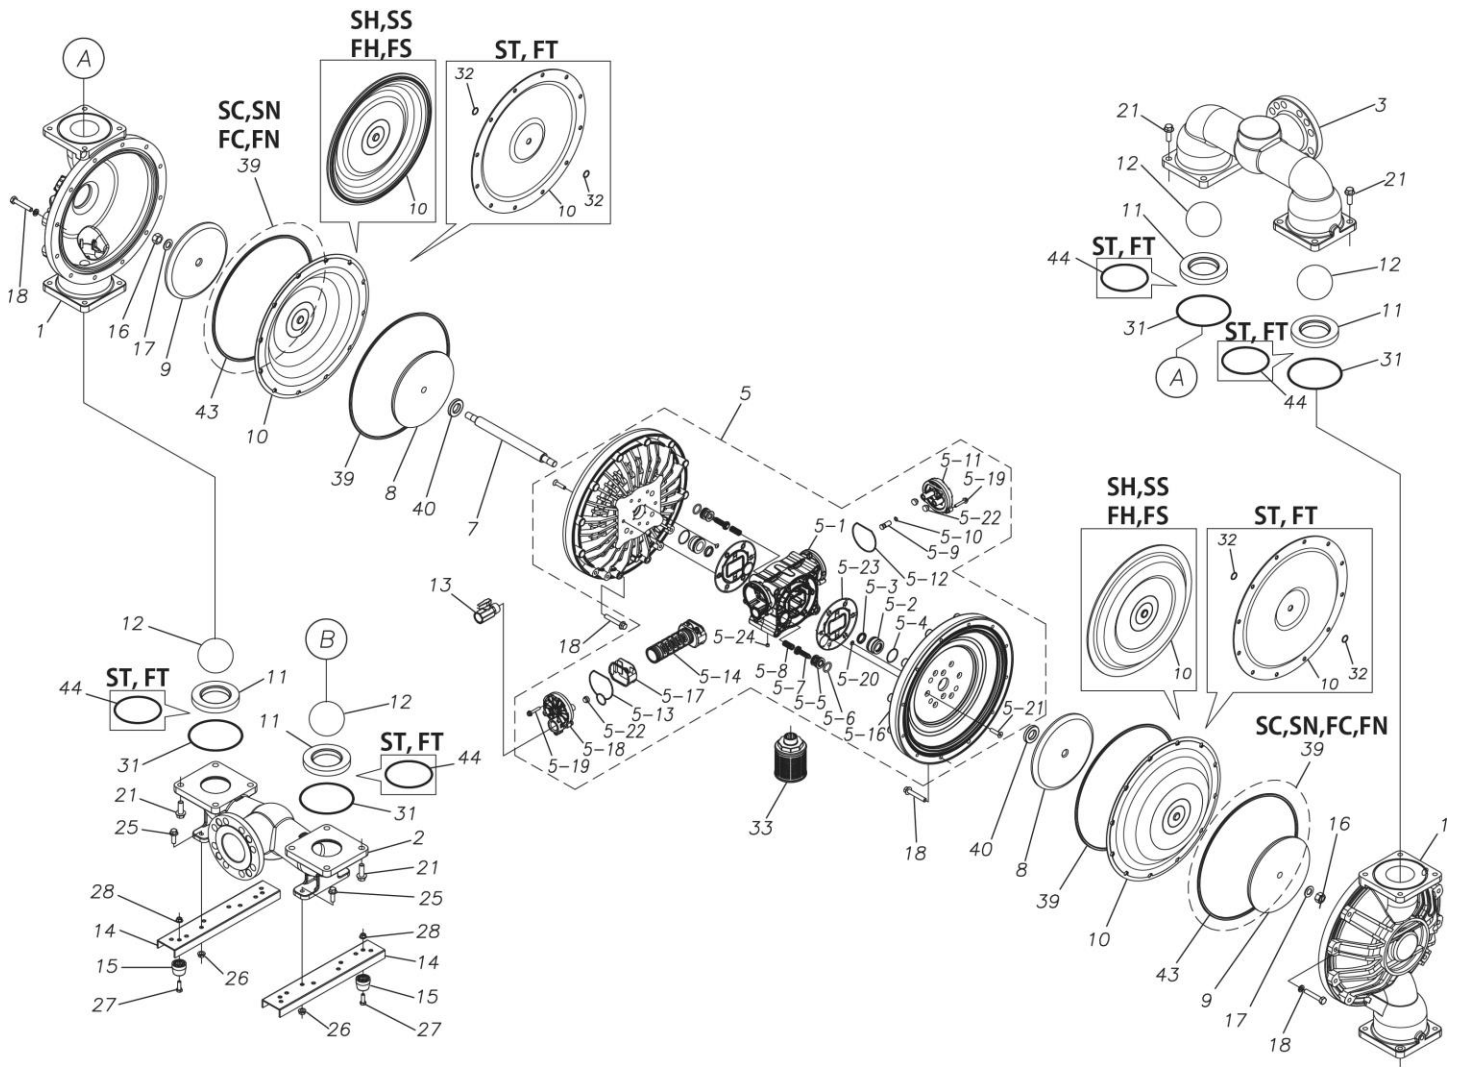

ポンプ詳細につきましては別にご用意しておりますポンプサービスブック、取扱説明書をご参照ください。

ご不明な点がございましたら代理店もしくは直接YTSまでご連絡ください。

YTS JAPAN Co.,Ltd.

www.yts-pump.com

■ Parts List

D800SSA

1P00336MN

Ref.No.	Parts No.	Description	Parts Component	Remark
1	1P20016SM	OUT CHAMBER	2	
2	1P20017SU	IN MANIFOLD	1	
3	1P20019SU	OUT MANIFOLD	1	
5	1P10003MN	BODY ASSEMBLY	1	

Ref.No.	Parts No.	Description	Parts Component	Remark
5-1	1L30054MN	BODY	1	The parts of #5 are available with a set as [1P10003MN:BODY ASSEMBLY]. This is also available individually.
5-2	1P30001MM	BEARING CENTER ROD	2	
5-3	9S2BA0025	PACKING	2	
5-4	9S1BS0036	O RING S-36	2	
5-5	1L30063MM	PILOT VALVE SEAT	2	
5-6	9S1BP1022	O RING P-22A	2	
5-7	1P30021MB	PILOT VALVE	2	
5-8	1L30064MM	SPRING	2	
5-9	1L30065MM	RESET BUTTON	1	
5-10	9S1BP0008	O RING P-8	1	
5-11	1L30056MB	CAP	1	
5-12	1L30061MB	PACKING CAP	1	
5-13	1L30060MB	PACKING CAP IN	1	
5-14	1L10003MK	C SPOOL VALVE ASSEMBLY (Looped C®)	1	
5-16	1P30022MM	AIR CHAMBER	2	
5-17	1L30005MB	SPRING STOPPER	1	
5-18	1L30055MN	CAP IN	1	
5-19	9B2210635	BOLT M6 × 35	7	
5-20	9T6125008	SCREW M5 × 8	8	
5-21	9B5410835	BOLT M8 × 35	16	
5-22	1L30062MB	CUSHION	4	
5-23	1L30059MB	PACKING BODY	2	
5-24	9P62P9901	PLUG	2	
7	1P20044MM	CENTER ROD	1	
8	1P20028MM	CENTER DISK	2	
9	1P20039MM	CENTER DISK	2	
10	1P20038SB	DIAPHRAGM	2	
11	1P20015EB	VALVE SEAT	4	
12	1P20003EB	BALL	4	
13	1M90001MN	BALL VALVE	1	
14	1P30014MM	BASE	2	
15	1E30070MB	RUBBER FEET	4	
16	9N1731600	NUT M16 × 1.5	2	
17	9W3311600	CONED DISK SPRING M16	2	
18	9B1221070	BOLT M10 × 70	24	
20	9W4211000	SPRING LOCK WASHER M10	24	
21	9B2211240	BOLT M12 × 40	16	
25	9B2211030	BOLT M10 × 30	4	
26	9N2211000	NUT M10	4	
27	9B1110825	BOLT M8 × 25	4	
28	9N2110800	NUT M8	4	
31	9S1EG0135	O RING G-135	4	
33	1L90002MN	SILENCER	1	
40	1M30033MB	CUSHION CENTER DISK	2	
43	9S1EG0350	O RING G-350	2	