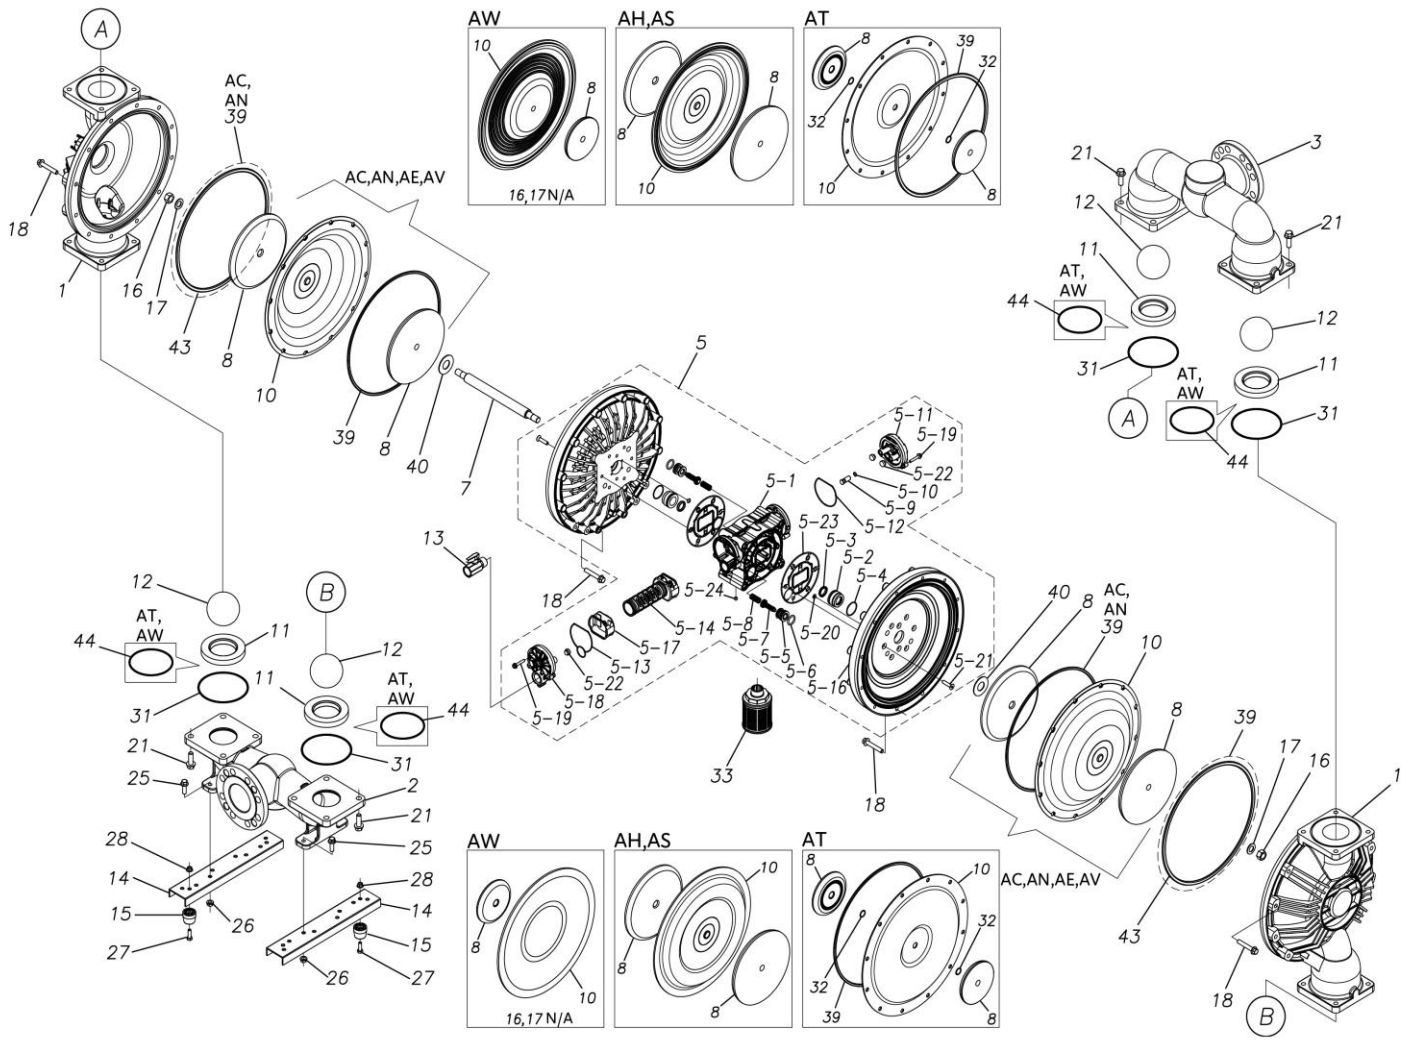

展開図 & パーツリスト

Exploded View Drawing and Parts List

型式

Model: **D800AWA**

製品番号

Model Number: **1P00354MN**

The part list and exploded view drawing as attached below indicate the full list of parts for the above mentioned pump model.

ポンプ詳細につきましては別にご用意しておりますポンプサービスブック、取扱説明書をご参照ください。

ご不明な点がございましたら代理店もしくは直接YTSまでご連絡ください。

YTS JAPAN Co.,Ltd.

www.yts-pump.com

■ Parts List

D800AWA

1P00354MN

Ref.No.	Parts No.	Description	Parts Component	Remark
1	1P20005AM	OUT CHAMBER	2	
2	1P20006AU	IN MANIFOLD	1	
3	1P20008AU	OUT MANIFOLD	1	
5	1P10003MN	BODY ASSEMBLY	1	

Ref.No.	Parts No.	Description	Parts Component	Remark
5-1	1L30054MN	BODY	1	The parts of #5 are available with a set as [1P10003MN:BODY ASSEMBLY]. This is also available individually.
5-2	1P30001MM	BEARING CENTER ROD	2	
5-3	9S2BA0025	PACKING	2	
5-4	9S1BS0036	O RING S-36	2	
5-5	1L30063MM	PILOT VALVE SEAT	2	
5-6	9S1BP1022	O RING P-22A	2	
5-7	1P30021MB	PILOT VALVE	2	
5-8	1L30064MM	SPRING	2	
5-9	1L30065MM	RESET BUTTON	1	
5-10	9S1BP0008	O RING P-8	1	
5-11	1L30056MB	CAP	1	
5-12	1L30061MB	PACKING CAP	1	
5-13	1L30060MB	PACKING CAP IN	1	
5-14	1L10003MK	C SPOOL VALVE ASSEMBLY (Looped C®)	1	
5-16	1P30022MM	AIR CHAMBER	2	
5-17	1L30005MB	SPRING STOPPER	1	
5-18	1L30055MN	CAP IN	1	
5-19	9B2210635	BOLT M6 × 35	7	
5-20	9T6125008	SCREW M5 × 8	8	
5-21	9B5410835	BOLT M8 × 35	16	
5-22	1L30062MB	CUSHION	4	
5-23	1L30059MB	PACKING BODY	2	
5-24	9P62P9901	PLUG	2	
7	1P30024TM	CENTER ROD	1	
8	1P20034MM	CENTER DISK	2	
10	1P20052TE	DIAPHRAGM	2	
11	1P20027TM	VALVE SEAT	4	
12	1P20035TM	BALL	4	
13	1M90001MN	BALL VALVE	1	
14	1P30014MM	BASE	2	
15	1E30070MB	RUBBER FEET	4	
18	9B2111070	BOLT M10 × 70	24	
21	9B2111240	BOLT M12 × 40	16	
25	9B2111030	BOLT M10 × 30	4	
26	9N2111000	NUT M10	4	
27	9B1110825	BOLT M8 × 25	4	
28	9N2110800	NUT M8	4	
31	9S1TG0135	O RING G-135	4	
33	1L90002MN	SILENCER	1	
40	1M30033MB	CUSHION CENTER DISK	2	
43	9S1TG0350	O RING G-350	2	
44	9S1TG0115	O RING G-115	4	