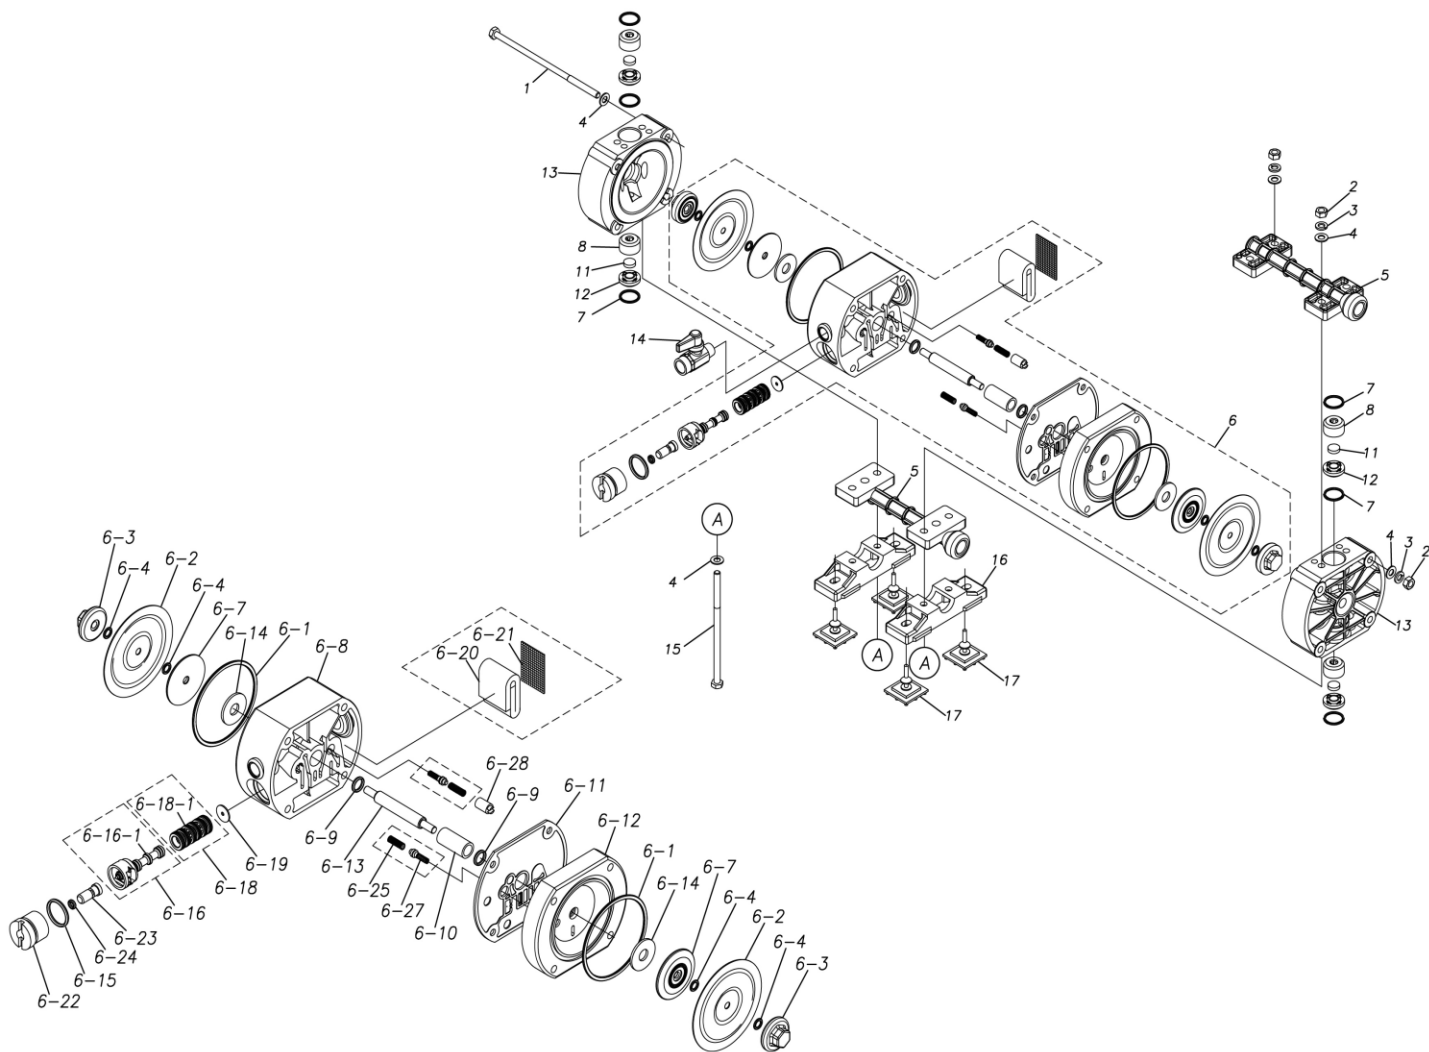

TC-X

Exploded View Drawing and Parts List

Model: **TC-X030VT**

Model Number: **1B00003MP**

The part list and exploded view drawing as attached below indicate the full list of parts for the above mentioned pump model.

Please contact your Pump Distributor directly for more information.

■ Parts List

TC-X030VT

1B0003MP

Ref.No.	Parts No.	Description	Parts Component	Remark
1	9B1290602	BOLT M6 × 140	4	
2	9N1210600	NUT M6	8	
3	9W2210600	SPRING LOCK WASHER M6	8	
4	9W1210600	PLAIN WASHER M6	16	
5	1B20002KP	MANIFOLD	2	
6	1C10015MP	BODY ASSEMBLY	1	
6-1	9S1BG0070	O RING G-70	2	The parts of #6 are available with a set as [1C10015MP:BODY ASSEMBLY]. This is also available individually.
6-2	1C20007T2	DIAPHRAGM	2	
6-3	1C20024KB	CENTER DISK	2	
6-4	9S1TP0006	O RING P-6	4	
6-7	1C30032MM	CENTER DISK	2	
6-8	1C30008MP	BODY L	1	
6-9	9S2BA0010	PACKING	2	
6-10	1C30009MB	BUSHING	1	
6-11	1C30010MB	GASKET	1	
6-12	1C30011MM	BODY S	1	
6-13	1C20009MM	CENTER ROD	1	
6-14	1H30027MB	CUSHION	2	
6-15	9S1BP0020	O RING P-20	1	
6-16	1C10017MK	C SPOOL ASSEMBLY (Looped C®)	1	