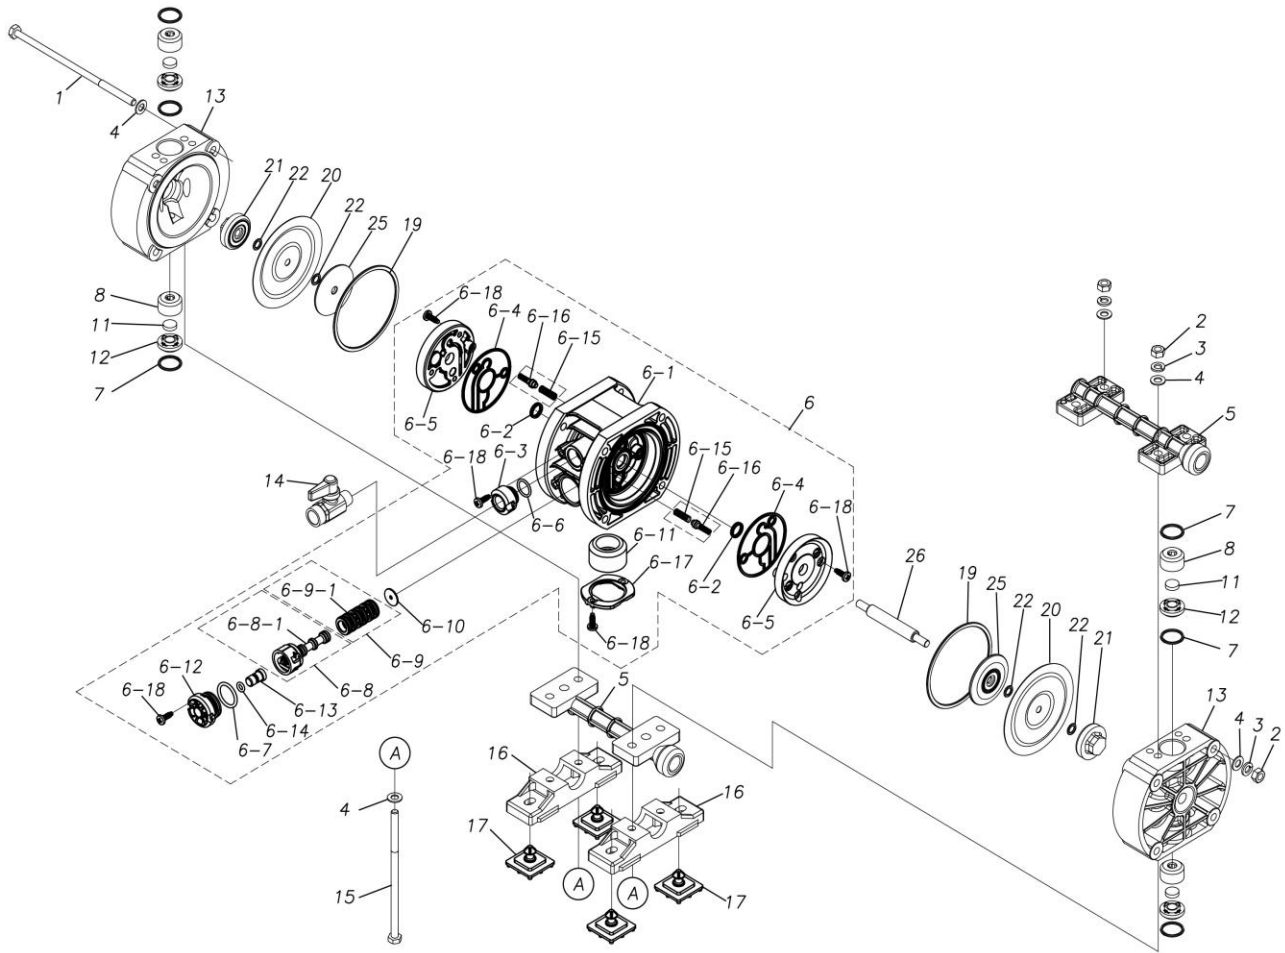

TC-X

Exploded View Drawing and Parts List

Model: **TC-X031VT**

Model Number: **1B00009MP**

The part list and exploded view drawing as attached below indicate the full list of parts for the above mentioned pump model.

Please contact your Pump Distributor directly for more information.

■ Parts List

TC-X031VT

1B0009MP

Ref.No.	Parts No.	Description	Parts Component	Remark
1	9B1290602	BOLT M6 × 140	4	
2	9N1210600	NUT M6	8	
3	9W2210600	SPRING LOCK WASHER M6	8	
4	9W1210600	PLAIN WASHER M6	16	
5	1B20002KP	MANIFOLD	2	
6	1C10067MP	BODY ASSEMBLY	1	
6-1	1C30076MB	BODY	1	
6-2	9S2BA0010	PACKING	2	
6-3	1C30079MP	CAP BODY IN	1	The parts of #6 are available with a set as [1C10067MP:BODY ASSEMBLY]. This is also available individually.
6-4	1C30080MB	PACKING BODY	2	
6-5	1C30077MB	AIR CHAMBER	2	
6-6	9S1B90005	O RING	1	
6-7	9S1BP0018	O RING P-18	1	
6-8	1C10017MK	C SPOOL ASSEMBLY (Looped C®)	1	
6-8-1	1C30024MM	SEAL RING	5	The parts of #6-8 are available with a set as [1C10017MK:C SPOOL ASSEMBLY (Looped C®)]. This is also available individually.
6-9	1C10011MK	SLEEVE ASSEMBLY	1	The parts of #6 are available with a set as [1C10067MP:BODY ASSEMBLY]. This is also available individually.