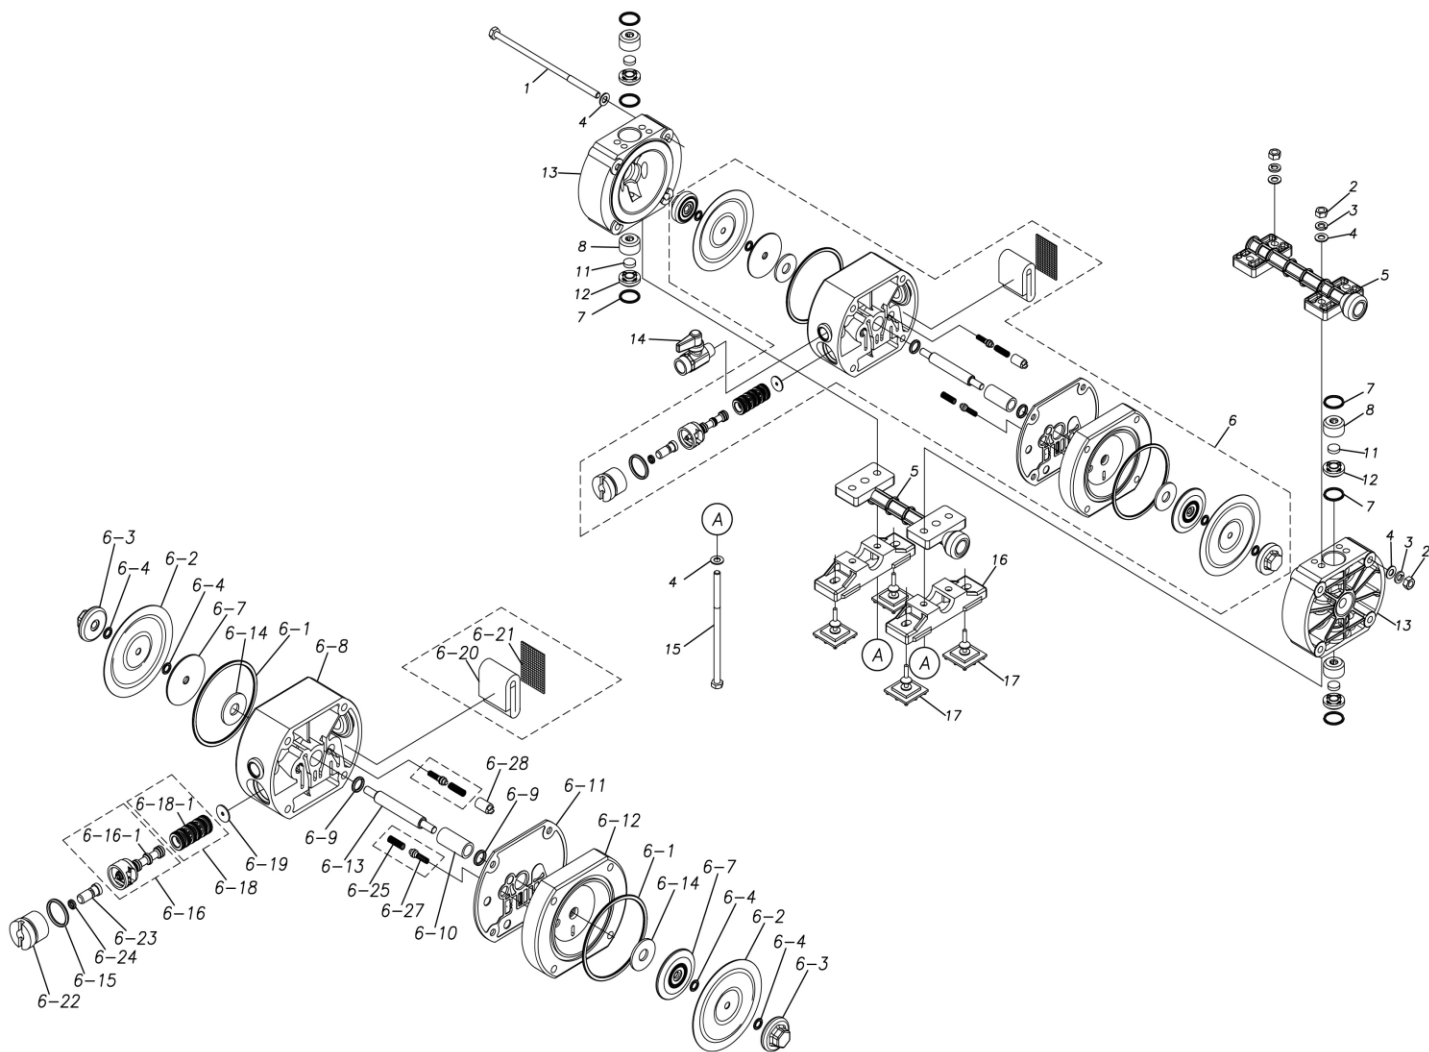

## Exploded View Drawing and Parts List

Model: **TC-X050VT**

Model Number: **1C00026MP**

The part list and exploded view drawing as attached below indicate the full list of parts for the above mentioned pump model.

Please contact your Pump Distributor directly for more information.

■ Parts List

TC-X050VT

1C0026MP

Ref.No.	Parts No.	Description	Parts Component	Remark
1	9B1290602	BOLT M6 × 140	4	
2	9N1210600	NUT M6	8	
3	9W2210600	SPRING LOCK WASHER M6	8	
4	9W1210600	PLAIN WASHER M6	16	
5	1C20010KP	MANIFOLD	2	
6	1C10015MP	BODY ASSEMBLY	1	
6-1	9S1BG0070	O RING G-70	2	The parts of #6 are available with a set as [1C10015MP:BODY ASSEMBLY]. This is also available individually.
6-2	1C20007T2	DIAPHRAGM	2	
6-3	1C20024KB	CENTER DISK	2	
6-4	9S1TP0006	O RING P-6	4	
6-7	1C30032MM	CENTER DISK	2	
6-8	1C30008MP	BODY L	1	
6-9	9S2BA0010	PACKING	2	
6-10	1C30009MB	BUSHING	1	
6-11	1C30010MB	GASKET	1	
6-12	1C30011MM	BODY S	1	
6-13	1C20009MM	CENTER ROD	1	
6-14	1H30027MB	CUSHION	2	
6-15	9S1BP0020	O RING P-20	1	
6-16	1C10017MK	C SPOOL ASSEMBLY (Looped C®)	1	