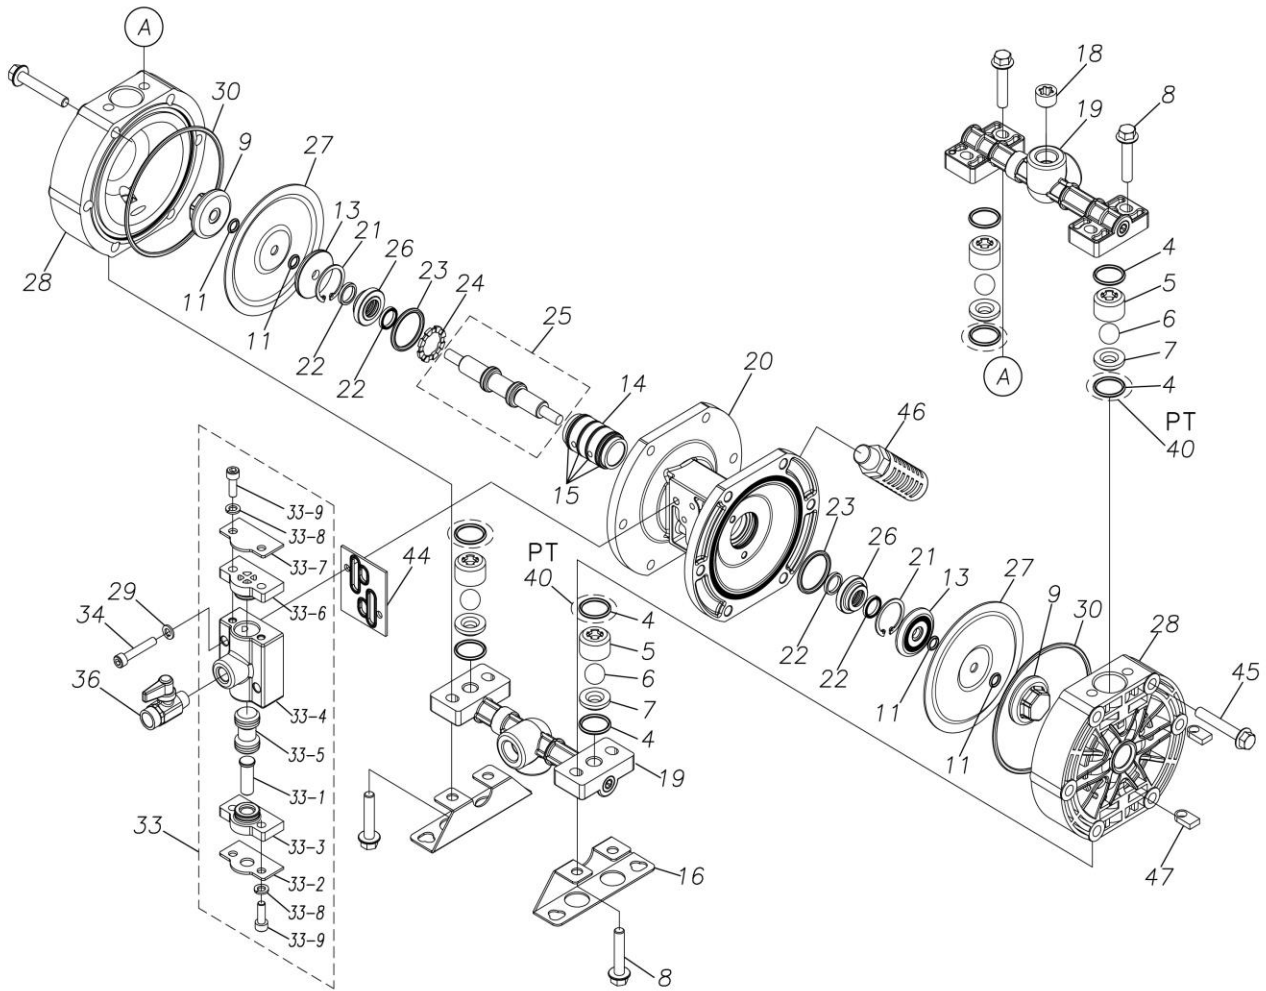

TC-X

Exploded View Drawing and Parts List

Model: **TC-X101PC**

Model Number: **1D00025MP**

The part list and exploded view drawing as attached below indicate the full list of parts for the above mentioned pump model.

Please contact your Pump Distributor directly for more information.

■ Parts List

TC-X101PC

1D00025MP

Ref.No.	Parts No.	Description	Parts Component	Remark
4	9S1BP0021	O RING P-21	8	
5	1D20027PB	VALVE STOPPER	4	
6	1D20005NB	BALL	4	
7	1D20029PM	VALVE SEAT	4	
8	9B2210840	BOLT M8 × 40	8	
9	1D20028PM	CENTER DISK	2	
11	9S1BP0008	O RING P-8	4	
13	1E20024AM	CENTER DISK	2	
14	1D30023MM	SLEEVE	1	
15	9S1BJ1026	O RING JASO-1026	4	
16	1D30003MM	BASE	2	
18	1H30043MB	PLUG	2	
19	1D10008MP	MANIFOLD ASSEMBLY	2	
20	1D30013MP	BODY	1	
21	9R1120030	RETAINING RING	2	
22	9S2BA0014	PACKING	4	
23	9S1BG0030	O RING G-30	2	
24	1D30014MB	SPACER	1	
25	1D10004MK	CENTER ROD ASSEMBLY	1	
26	1D30015MM	CENTER ROD GUIDE	2	
27	1D20018NB	DIAPHRAGM	2	
28	1D20026PM	OUT CHAMBER	2	
29	9W2210600	SPRING LOCK WASHER M6	2	
30	9S1BG0105	O RING G-105	2	

Ref.No.	Parts No.	Description	Parts Component	Remark
33	1D10003MP	VALVE BODY ASSEMBLY	1	The parts of #33 are available with a set as [1D10003MP: VALVE BODY ASSEMBLY]. This is also available individually.
33-1	1D30007MM	RESET BUTTON	1	
33-2	1D30008MM	REINFORCEMENT PLATE VALVE LOWER	1	
33-3	1D30009MB	SPOOL STOPPER LOWER	1	
33-4	1D30010MP	VALVE BODY	1	
33-5	1D10002MK	SPOOL ASSEMBLY	1	
33-6	1D30011MB	SPOOL STOPPER UPPER	1	
33-7	1D30012MM	REINFORCEMENT VALVE UPPER	1	
33-8	9W2210600	SPRING LOCK WASHER M6	4	
33-9	9B3210618	BOLT M6 × 18	4	
34	9B3220635	BOLT M6 × 35	2	
36	1E90002MP	BALL VALVE	1	
39	1H90001MB	SEAL TAPE	1	
44	1D30017MB	VALVE BODY GASKET	1	
45	9B2210850	BOLT M8 × 50	12	
46	1D90001MP	SILENCER	1	
47	1D30022MM	NAT OUT CHAMBER	8	