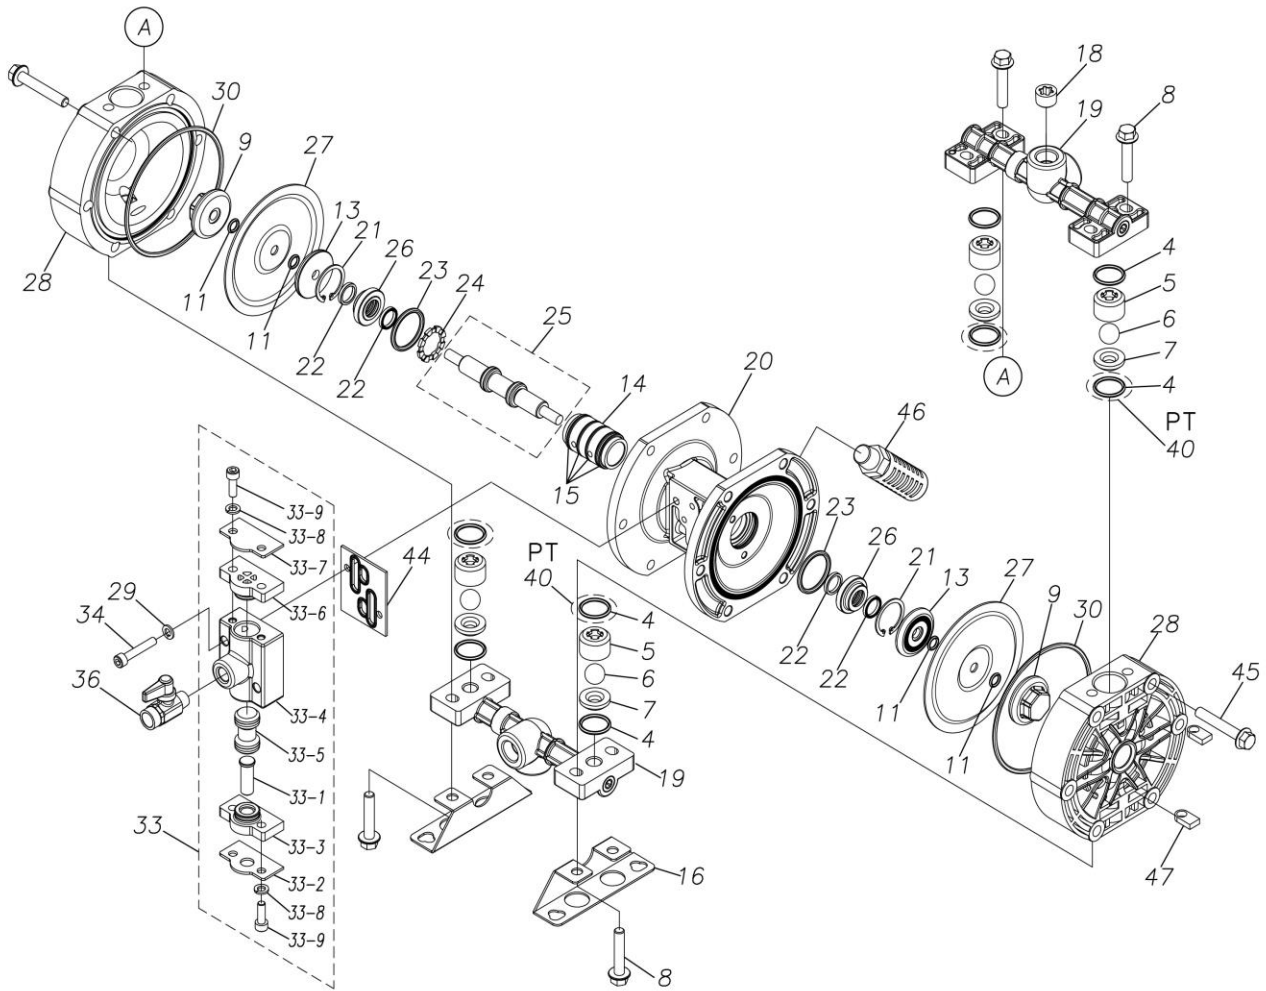

## Exploded View Drawing and Parts List

Model: **TC-X101PN**

Model Number: **1D00026MP**

The part list and exploded view drawing as attached below indicate the full list of parts for the above mentioned pump model.

Please contact your Pump Distributor directly for more information.

■ Parts List

TC-X101PN

1D00026MP

Ref.No.	Parts No.	Description	Parts Component	Remark
4	9S1BP0021	O RING P-21	8	
5	1D20027PB	VALVE STOPPER	4	
6	1D20005BB	BALL	4	
7	1D20029PM	VALVE SEAT	4	
8	9B2210840	BOLT M8 × 40	8	
9	1D20028PM	CENTER DISK	2	
11	9S1BP0008	O RING P-8	4	
13	1E20024AM	CENTER DISK	2	
14	1D30023MM	SLEEVE	1	
15	9S1BJ1026	O RING JASO-1026	4	
16	1D30003MM	BASE	2	
18	1H30043MB	PLUG	2	
19	1D10008MP	MANIFOLD ASSEMBLY	2	
20	1D30013MP	BODY	1	
21	9R1120030	RETAINING RING	2	
22	9S2BA0014	PACKING	4	
23	9S1BG0030	O RING G-30	2	
24	1D30014MB	SPACER	1	
25	1D10004MK	CENTER ROD ASSEMBLY	1	
26	1D30015MM	CENTER ROD GUIDE	2	
27	1D20018BB	DIAPHRAGM	2	
28	1D20026PM	OUT CHAMBER	2	
29	9W2210600	SPRING LOCK WASHER M6	2	
30	9S1BG0105	O RING G-105	2	

Ref.No.	Parts No.	Description	Parts Component	Remark
33	1D10003MP	VALVE BODY ASSEMBLY	1	
33-1	1D30007MM	RESET BUTTON	1	The parts of #33 are available with a set as [1D10003MP: VALVE BODY ASSEMBLY]. This is also available individually.
33-2	1D30008MM	REINFORCEMENT PLATE VALVE LOWER	1	
33-3	1D30009MB	SPOOL STOPPER LOWER	1	
33-4	1D30010MP	VALVE BODY	1	
33-5	1D10002MK	SPOOL ASSEMBLY	1	
33-6	1D30011MB	SPOOL STOPPER UPPER	1	
33-7	1D30012MM	REINFORCEMENT VALVE UPPER	1	
33-8	9W2210600	SPRING LOCK WASHER M6	4	
33-9	9B3210618	BOLT M6 × 18	4	
34	9B3220635	BOLT M6 × 35	2	
36	1E90002MP	BALL VALVE	1	
39	1H90001MB	SEAL TAPE	1	
44	1D30017MB	VALVE BODY GASKET	1	
45	9B2210850	BOLT M8 × 50	12	
46	1D90001MP	SILENCER	1	
47	1D30022MM	NAT OUT CHAMBER	8	