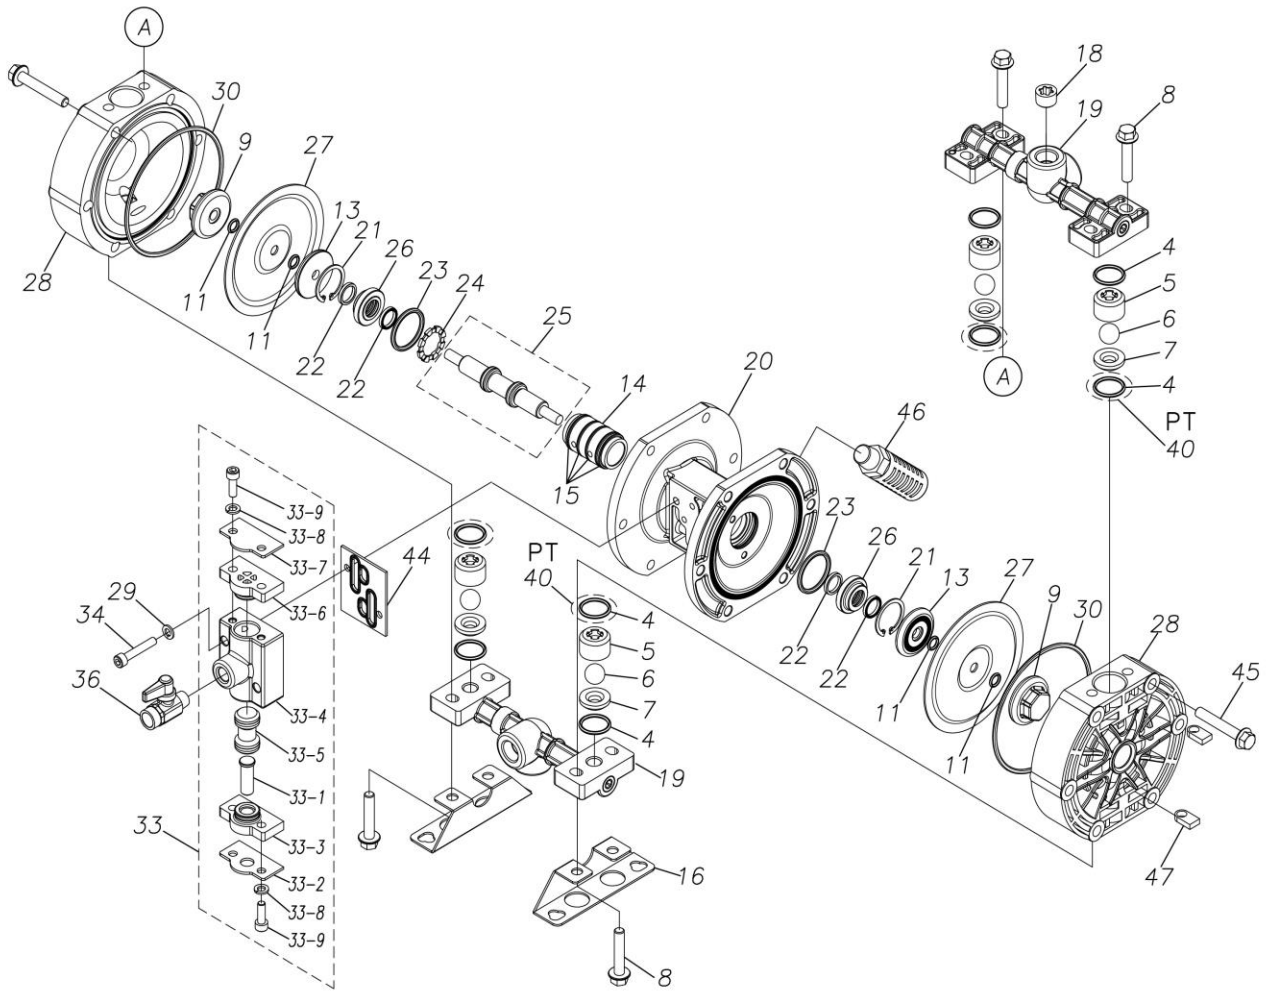

TC-X

Exploded View Drawing and Parts List

Model: **TC-X101PH**

Model Number: **1D00028MP**

The part list and exploded view drawing as attached below indicate the full list of parts for the above mentioned pump model.

Please contact your Pump Distributor directly for more information.

■ Parts List

TC-X101PH

1D00028MP

Ref.No.	Parts No.	Description	Parts Component	Remark
4	9S1BP0021	O RING P-21	8	
5	1D20027PB	VALVE STOPPER	4	
6	1D20005BB	BALL	4	
7	1D20029PM	VALVE SEAT	4	
8	9B2210840	BOLT M8 × 40	8	
9	1D20028PM	CENTER DISK	2	
13	1E20024AM	CENTER DISK	2	
14	1D30023MM	SLEEVE	1	
15	9S1BJ1026	O RING JASO-1026	4	
16	1D30003MM	BASE	2	
18	1H30043MB	PLUG	2	
19	1D10008MP	MANIFOLD ASSEMBLY	2	
20	1D30013MP	BODY	1	
21	9R1120030	RETAINING RING	2	
22	9S2BA0014	PACKING	4	
23	9S1BG0030	O RING G-30	2	
24	1D30014MB	SPACER	1	
25	1D10004MK	CENTER ROD ASSEMBLY	1	
26	1D30015MM	CENTER ROD GUIDE	2	
27	1D20020HB	DIAPHRAGM	2	
28	1D20026PM	OUT CHAMBER	2	
29	9W2210600	SPRING LOCK WASHER M6	2	
30	9S1BG0105	O RING G-105	2	
33	1D10003MP	VALVE BODY ASSEMBLY	1	

Ref.No.	Parts No.	Description	Parts Component	Remark
33-1	1D30007MM	RESET BUTTON	1	The parts of #33 are available with a set as [1D10003MP: VALVE BODY ASSEMBLY]. This is also available individually.
33-2	1D30008MM	REINFORCEMENT PLATE VALVE LOWER	1	
33-3	1D30009MB	SPOOL STOPPER LOWER	1	
33-4	1D30010MP	VALVE BODY	1	
33-5	1D10002MK	SPOOL ASSEMBLY	1	
33-6	1D30011MB	SPOOL STOPPER UPPER	1	
33-7	1D30012MM	REINFORCEMENT VALVE UPPER	1	
33-8	9W2210600	SPRING LOCK WASHER M6	4	
33-9	9B3210618	BOLT M6 × 18	4	
34	9B3220635	BOLT M6 × 35	2	
36	1E90002MP	BALL VALVE	1	
39	1H90001MB	SEAL TAPE	1	
44	1D30017MB	VALVE BODY GASKET	1	
45	9B2210850	BOLT M8 × 50	12	
46	1D90001MP	SILENCER	1	
47	1D30022MM	NAT OUT CHAMBER	8	