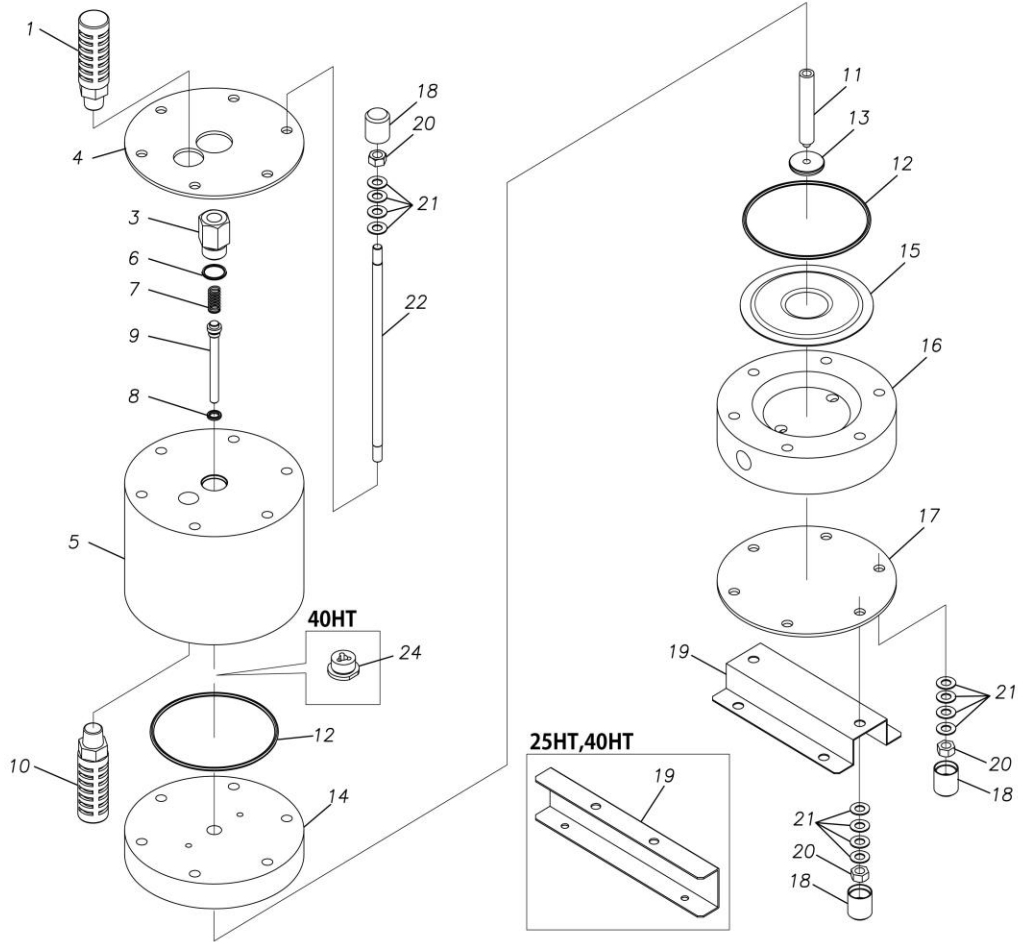

TC-X

Exploded View Drawing and Parts List

Model: **CF-X10HT**

Model Number: **1D00113MP**

The part list and exploded view drawing as attached below indicate the full list of parts for the above mentioned pump model.

Please contact your Pump Distributor directly for more information.

■ Parts List

CF-X10HT

1D00113MP

Ref.No.	Parts No.	Description	Parts Component	Remark
1	1D90001MP	SILENCER	1	
3	1D30065MP	VALVE SEAT	1	
4	1D30066MM	REINFORCEMENT PLATE	1	
5	1D30067MM	AIR CHAMBER UPPER	1	
6	9S1BP0016	O RING P-16	1	
7	1H30106MM	SPRING	1	
8	9S1BP0006	O RING P-6	1	
9	1D30068MM	VALVE	1	
10	1D10019MK	SHIBORI ASSEMBLY	1	
11	1D30069MM	CENTER ROD	1	
12	9S1TG0100	O RING G-100	2	
13	1D30070MM	CENTER DISK	1	
14	1D30071MM	AIR CHAMBER LOWER	1	
15	1D20049T3	DIAPHRAGM	1	
16	1D20050TP	OUT CHAMBER	1	
17	1D30072MM	REINFORCEMENT PLATE	1	
18	1E30069TB	CAP	12	
19	1D30073MM	BASE	1	
20	9N1210800	NUT M8	12	
21	9W3210800	CONED DISK SPRING M8	48	
22	1D30074MM	TIE ROD	6	