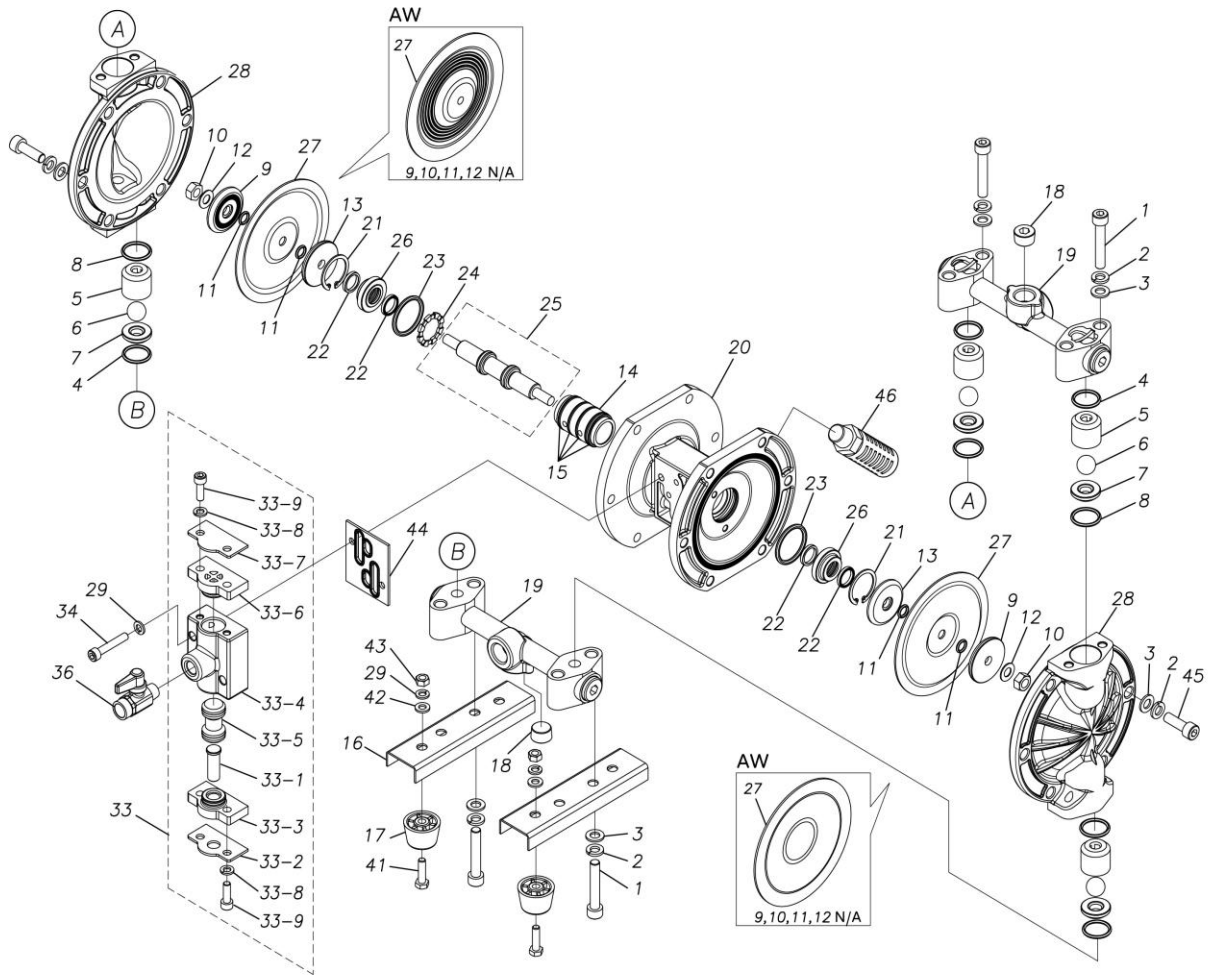

## Exploded View Drawing and Parts List

Model: **TC-X101AWN**

Model Number: **1D00119MN**

The part list and exploded view drawing as attached below indicate the full list of parts for the above mentioned pump model.

Please contact your Pump Distributor directly for more information.

■ Parts List

TC-X101AWN

1D00119MN

Ref.No.	Parts No.	Description	Parts Component	Remark
1	9B3220845	BOLT M8 × 45	8	
2	9W2210800	SPRING LOCK WASHER M8	20	
3	9W1210800	PLAIN WASHER M8	20	
4	9S1TP0021	O RING P-21	4	
5	1D20003MB	VALVE STOPPER	4	
6	1D20006TM	BALL	4	
7	1D20009AM	VALVE SEAT	4	
8	9S1TP0020	O RING P-20	4	
13	1D30001MM	CENTER DISK	2	
14	1D30023MM	SLEEVE	1	
15	9S1BJ1026	O RING JASO-1026	4	
16	1D30004MM	BASE	2	
17	1C30004MB	RUBBER FEET	4	
18	9P62N9903	PLUG	2	
19	1D10006MN	MANIFOLD ASSEMBLY	2	
20	1D30013MN	BODY	1	
21	9R1120030	RETAINING RING	2	
22	9S2BA0014	PACKING	4	
23	9S1BG0030	O RING G-30	2	
24	1D30014MB	SPACER	1	
25	1D10031MK	CENTER ROD ASSEMBLY	1	
26	1D30015MM	CENTER ROD GUIDE	2	
27	1D20068TE	DAIAPHRAGM	2	
28	1D20022AM	OUT CHAMBER	2	

Ref.No.	Parts No.	Description	Parts Component	Remark
29	9W2210600	SPRING LOCK WASHER M6	6	
33	1D10003MN	VALVE BODY ASSEMBLY	1	
33-1	1D30007MM	RESET BUTTON	1	The parts of #33 are available with a set as [1D10003MN: VALVE BODY ASSEMBLY]. This is also available individually.
33-2	1D30008MM	REINFORCEMENT PLATE VALVE LOWER	1	
33-3	1D30009MB	SPOOL STOPPER LOWER	1	
33-4	1D30010MN	VALVE BODY	1	
33-5	1D10002MK	SPOOL ASSEMBLY	1	
33-6	1D30011MB	SPOOL STOPPER UPPER	1	
33-7	1D30012MM	REINFORCEMENT VALVE UPPER	1	
33-8	9W2210600	SPRING LOCK WASHER M6	4	
33-9	9B3210618	BOLT M6 × 18	4	
34	9B3220635	BOLT M6 × 35	2	
36	1E90002MN	BALL VALVE	1	
39	1H90001MB	SEAL TAPE	1	
41	9B1210622	BOLT M6 × 22	4	
42	9W1210600	PLAIN WASHER M6	4	
43	9N1210600	NUT M6	4	
44	1D30017MB	VALVE BODY GASKET	1	
45	9B3210825	BOLT M8 × 25	12	
46	1D90001MN	SILENCER	1	