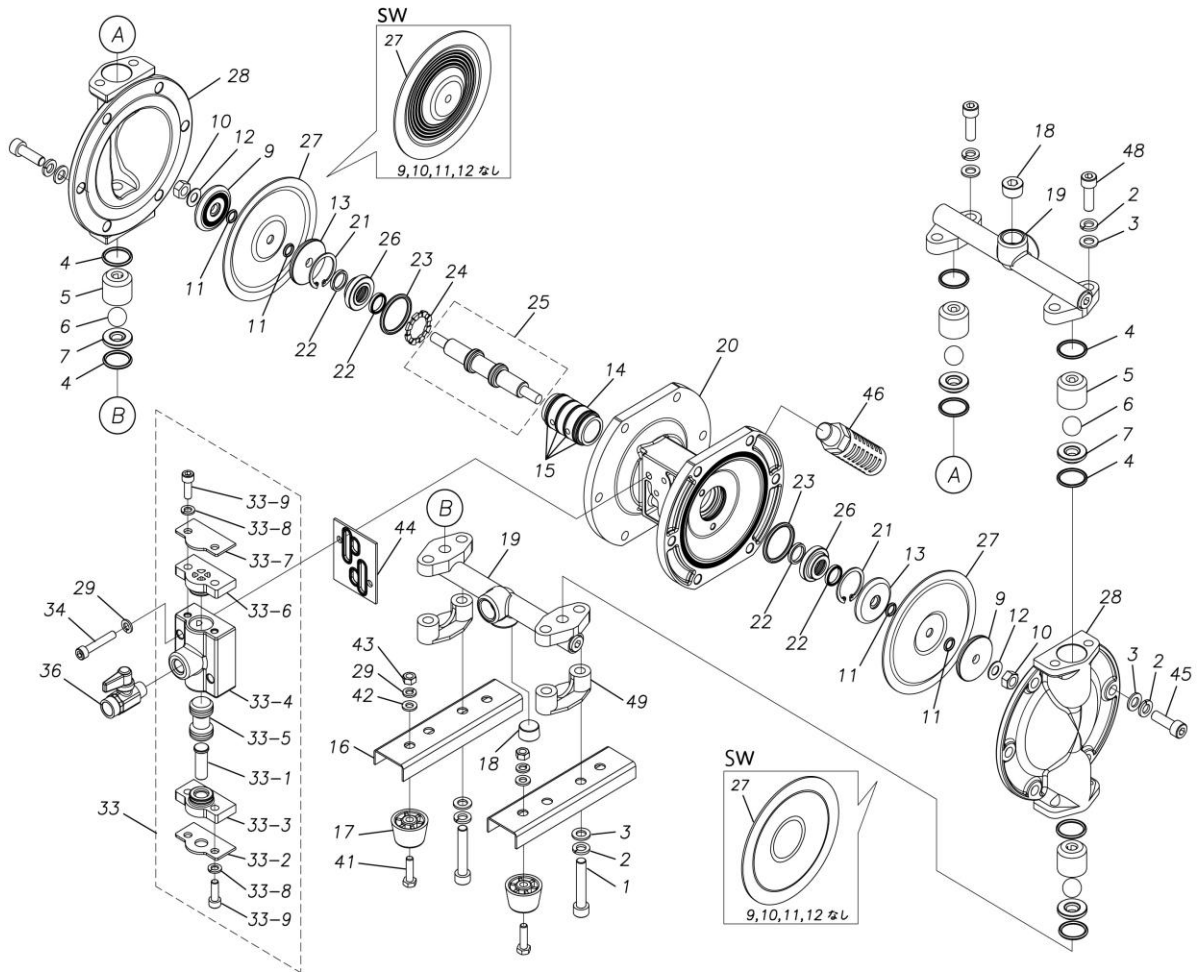

## Exploded View Drawing and Parts List

Model: **TC-X101SWN**

Model Number: **1D00120MN**

The part list and exploded view drawing as attached below indicate the full list of parts for the above mentioned pump model.

Please contact your Pump Distributor directly for more information.

■ Parts List

TC-X101SWN

1D00120MN

Ref.No.	Parts No.	Description	Parts Component	Remark
1	9B3210840	BOLT M8 × 40	4	
2	9W2210800	SPRING LOCK WASHER M8	20	
3	9W1210800	PLAIN WASHER M8	20	
4	9S1TP0021	O RING P-21	8	
5	1D20004SM	VALVE STOPPER	4	
6	1D20006TM	BALL	4	
7	1D20010SM	VALVE SEAT	4	
13	1D30001MM	CENTER DISK	2	
14	1D30023MM	SLEEVE	1	
15	9S1BJ1026	O RING JASO-1026	4	
16	1D30004MM	BASE	2	
17	1C30004MB	RUBBER FEET	4	
18	9P63N9903	PLUG	2	
19	1D10007MN	MANIFOLD ASSEMBLY	2	
20	1D30013MN	BODY	1	
21	9R1120030	RETAINING RING	2	
22	9S2BA0014	PACKING	4	
23	9S1BG0030	O RING G-30	2	
24	1D30014MB	SPACER	1	
25	1D10031MK	CENTER ROD ASSEMBLY	1	
26	1D30015MM	CENTER ROD GUIDE	2	
27	1D20068TE	DAIAPHRAGM	2	
28	1D20023SM	OUT CHAMBER	2	
29	9W2210600	SPRING LOCK WASHER M6	6	

Ref.No.	Parts No.	Description	Parts Component	Remark
33	1D10003MN	VALVE BODY ASSEMBLY	1	The parts of #33 are available with a set as [1D10003MN: VALVE BODY ASSEMBLY]. This is also available individually.
33-1	1D30007MM	RESET BUTTON	1	
33-2	1D30008MM	REINFORCEMENT PLATE VALVE LOWER	1	
33-3	1D30009MB	SPOOL STOPPER LOWER	1	
33-4	1D30010MN	VALVE BODY	1	
33-5	1D10002MK	SPOOL ASSEMBLY	1	
33-6	1D30011MB	SPOOL STOPPER UPPER	1	
33-7	1D30012MM	REINFORCEMENT VALVE UPPER	1	
33-8	9W2210600	SPRING LOCK WASHER M6	4	
33-9	9B3210618	BOLT M6 × 18	4	
34	9B3220635	BOLT M6 × 35	2	
36	1E90002MN	BALL VALVE	1	
39	1H90001MB	SEAL TAPE	1	
41	9B1210622	BOLT M6 × 22	4	
42	9W1210600	PLAIN WASHER M6	4	
43	9N1210600	NUT M6	4	
44	1D30017MB	VALVE BODY GASKET	1	
45	9B3210825	BOLT M8 × 25	12	
46	1D90001MN	SILENCER	1	
48	9B3210820	BOLT M8 × 20	4	
49	1D30019MB	SPACER	2	