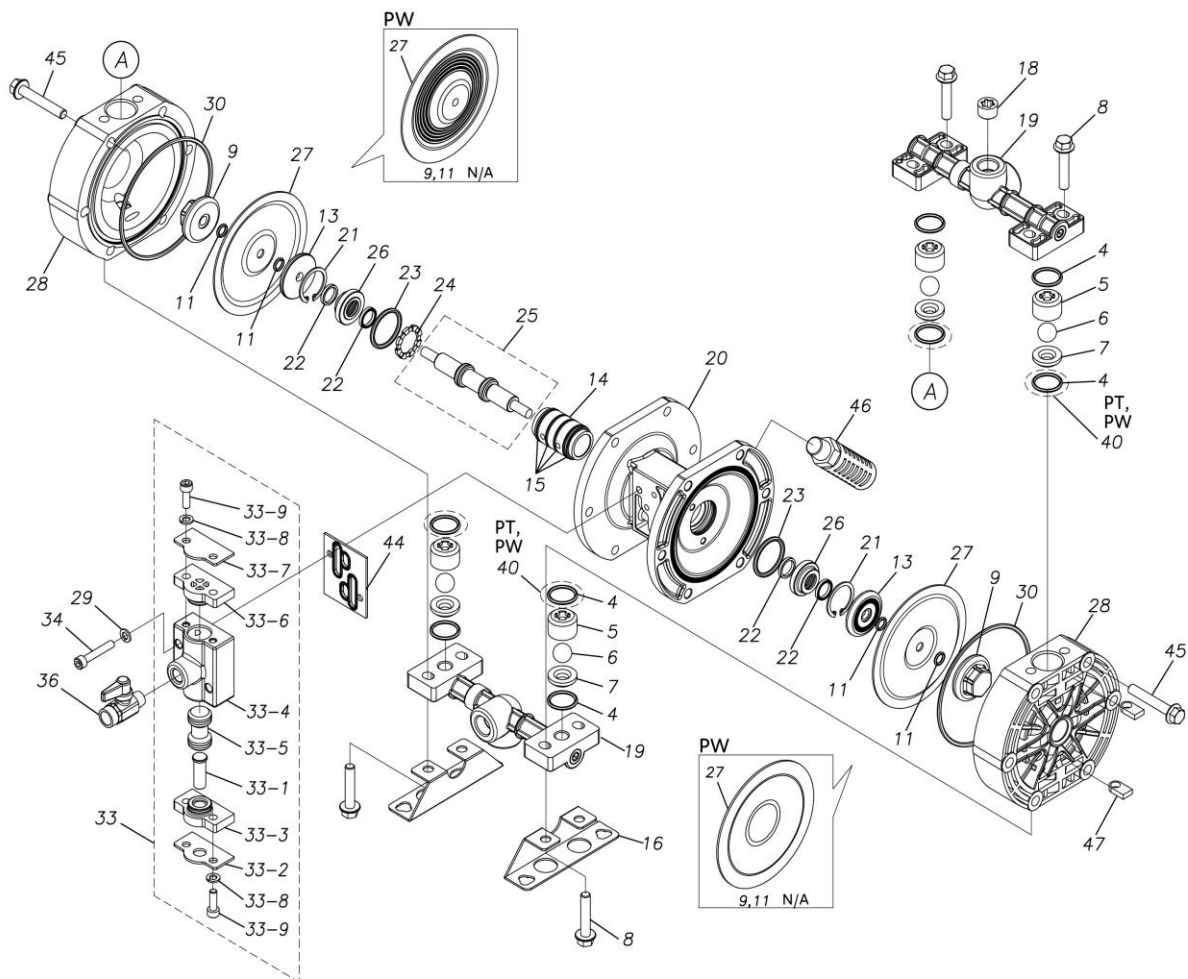

TC-X

Exploded View Drawing and Parts List

Model: **TC-X101PW**

Model Number: **1D00121MP**

The part list and exploded view drawing as attached below indicate the full list of parts for the above mentioned pump model.

Please contact your Pump Distributor directly for more information.

■ Parts List

TC-X101PW

1D00121MP

Ref.No.	Parts No.	Description	Parts Component	Remark
4	9S1TP0021	O RING P-21	4	
5	1D20027PB	VALVE STOPPER	4	
6	1D20006TM	BALL	4	
7	1D20029PM	VALVE SEAT	4	
8	9B2210840	BOLT M8 × 40	8	
13	1D30001MM	CENTER DISK	2	
14	1D30023MM	SLEEVE	1	
15	9S1BJ1026	O RING JASO-1026	4	
16	1D30003MM	BASE	2	
18	1H30043MB	PLUG	2	
19	1D10008MP	MANIFOLD ASSEMBLY	2	
20	1D30013MP	BODY	1	
21	9R1120030	RETAINING RING	2	
22	9S2BA0014	PACKING	4	
23	9S1BG0030	O RING G-30	2	
24	1D30014MB	SPACER	1	
25	1D10031MK	CENTER ROD ASSEMBLY	1	
26	1D30015MM	CENTER ROD GUIDE	2	
27	1D20068TE	DAIAPHRAGM	2	
28	1D20026PM	OUT CHAMBER	2	
29	9W2210600	SPRING LOCK WASHER M6	2	
30	9S1TG0105	O RING G-105	2	
33	1D10003MP	VALVE BODY ASSEMBLY	1	

Ref.No.	Parts No.	Description	Parts Component	Remark
33-1	1D30007MM	RESET BUTTON	1	The parts of #33 are available with a set as [1D10003MP: VALVE BODY ASSEMBLY]. This is also available individually.
33-2	1D30008MM	REINFORCEMENT PLATE VALVE LOWER	1	
33-3	1D30009MB	SPOOL STOPPER LOWER	1	
33-4	1D30010MP	VALVE BODY	1	
33-5	1D10002MK	SPOOL ASSEMBLY	1	
33-6	1D30011MB	SPOOL STOPPER UPPER	1	
33-7	1D30012MM	REINFORCEMENT VALVE UPPER	1	
33-8	9W2210600	SPRING LOCK WASHER M6	4	
33-9	9B3210618	BOLT M6 × 18	4	
34	9B3220635	BOLT M6 × 35	2	
36	1E90002MP	BALL VALVE	1	
39	1H90001MB	SEAL TAPE	1	
40	9S1TP0020	O RING P-20	4	
44	1D30017MB	VALVE BODY GASKET	1	
45	9B2210850	BOLT M8 × 50	12	
46	1D90001MP	SILENCER	1	
47	1D30022MM	NAT OUT CHAMBER	8	