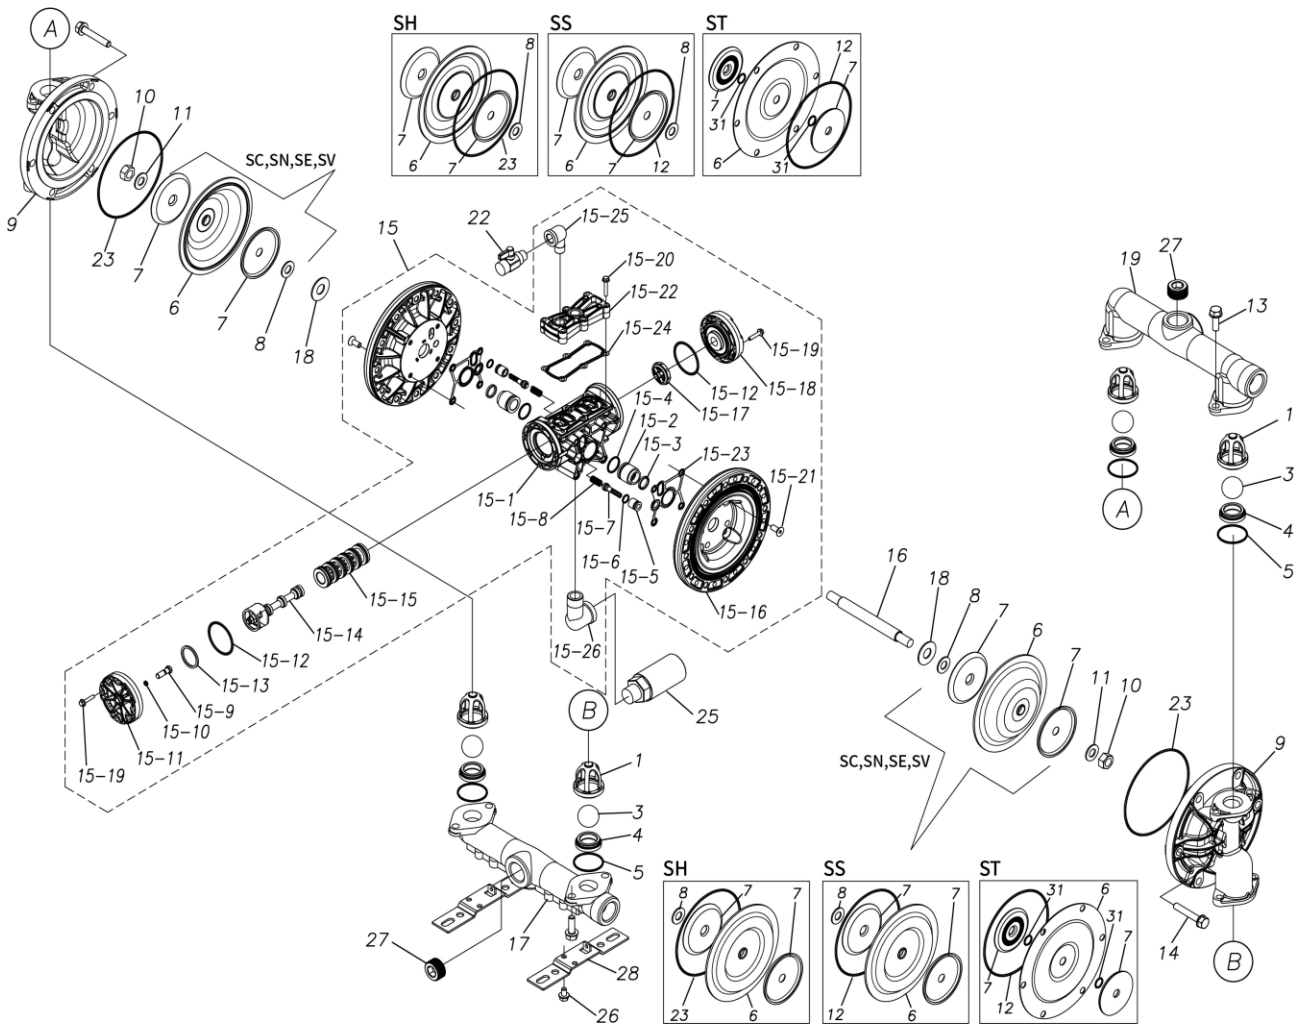

## Exploded View Drawing and Parts List

Model: **TC-X250SS-A**

Model Number: **1H00308MP**

The part list and exploded view drawing as attached below indicate the full list of parts for the above mentioned pump model.

Please contact your Pump Distributor directly for more information.

■ Parts List

TC-X250SS-A

1H00308MP

Ref.No.	Parts No.	Description	Parts Component	Remark
1	1H20100MM	VALVE STOPPER	4	
3	1H20018EB	BALL	4	
4	1H20007EB	VALVE SEAT	4	
5	9S1EG0045	O RING G-45	4	
6	1H20030SB	DIAPHRAGM	2	
7	1H20022MM	CENTER DISK	4	
8	9W1211400	WASHER M14	2	
9	1H20008SM	OUT CHAMBER	2	
10	9N1311400	NUT M14×1.5	2	
11	9W3311400	CONED DISK SPRING M14	2	
12	9S1BG0145	O RING G-145	2	
13	9B2211030	BOLT M10×30	8	
14	9B2211040	BOLT M10×40	12	
15	1H10037MP	BODY ASSEMBLY	1	