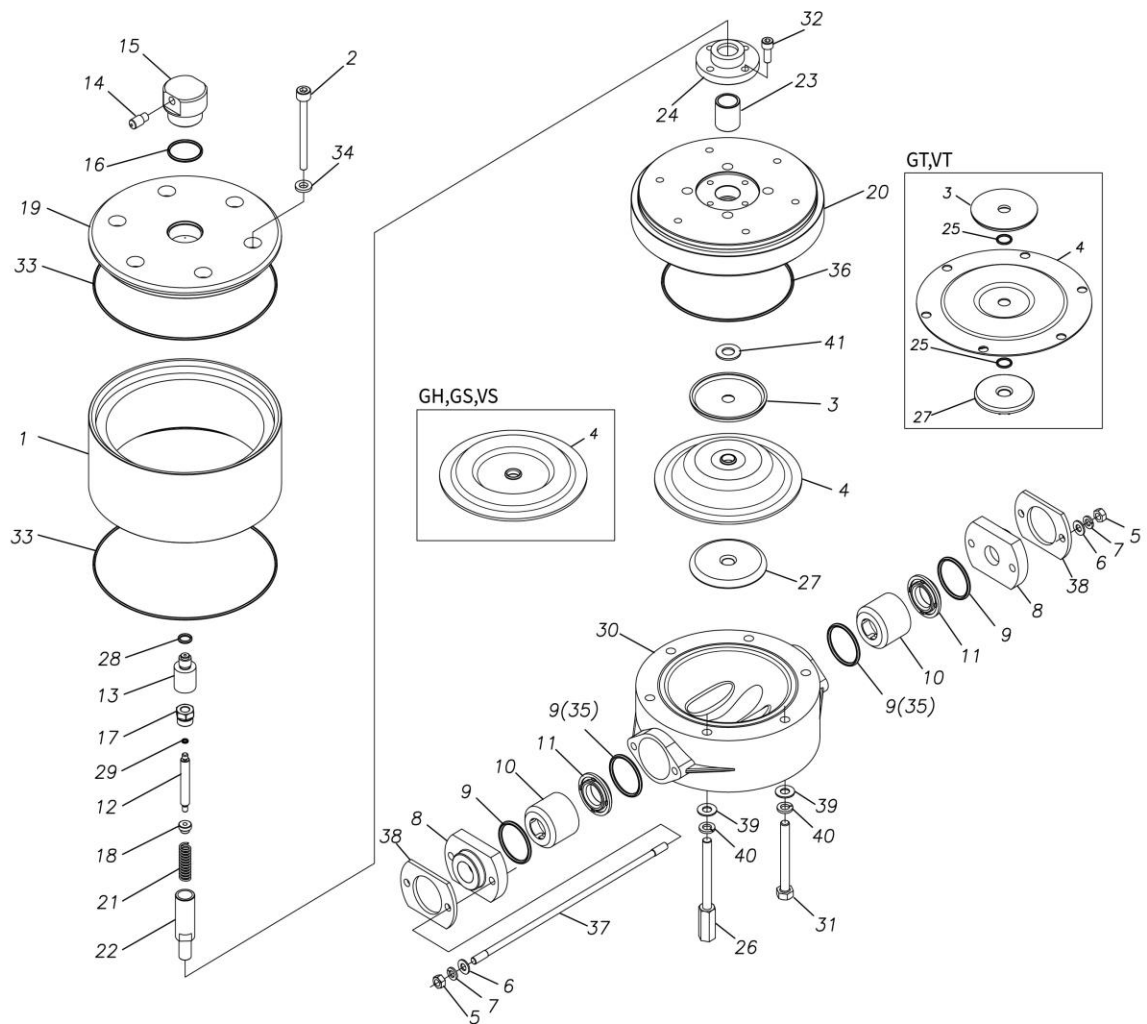

## Exploded View Drawing and Parts List

Model: **CF-X25GC**

Model Number: **1H00347MP**

The part list and exploded view drawing as attached below indicate the full list of parts for the above mentioned pump model.

Please contact your Pump Distributor directly for more information.

■ Parts List

CF-X25GC

1H00347MP

Ref.No.	Parts No.	Description	Parts Component	Remark
1	1H30117MM	AIR CHAMBER	1	
2	9B3221095	BOLT M10 × 95	6	
3	1H20022MM	CENTER DISK	1	
4	1H20084NB	DIAPHRAGM	1	
5	9N1210800	NUT M8	4	
6	9W1210800	PLAIN WASHER M8	4	
7	9W2210800	SPRING LOCK WASHER M8	4	
8	1H20079PP	FLANGE	2	
9	9S1BP0044	O RING P-44	4	
10	1H20039PB	VALVE STOPPER	2	
11	1H20040PM	VALVE SEAT	2	
12	1H30119MM	VALVE	1	
13	1H30120MM	VALVE SEAT	1	
14	1D90004MP	SILENCER	1	
15	1H10040MP	VALVE ASSEMBLY	1	
16	9S1BG0035	O RING G-35	1	
17	1D30055MM	STOPPER CENTER ROD	1	
18	1D30056MM	STOPPER VALVE	1	
19	1H30121MM	AIR CHAMBER UPPER	1	
20	1H30122MM	AIR CHAMBER LOWER	1	
21	1D30059MM	SPRING	1	
22	1H20089MM	CENTER ROD	1	
23	1D30060MM	BEARING CENTER ROD	1	
24	1H30124MM	CASE BEARING	1	

Ref.No.	Parts No.	Description	Parts Component	Remark
26	1H30125MM	STUD	4	
27	1H20045PM	CENTER DISK	1	
28	9S1BP0012	O RING P-12	1	
29	9S1B90008	O RING P-4	1	
30	1H20042PM	OUT CHAMBER	1	
31	9B1221090	BOLT M10 × 90	2	
32	9B3410820	BOLT M8 × 20	4	
33	9S1BM0205	O RING GS-205	2	
34	1H30127MB	SEAL WASHER	6	
36	9S1BG0145	O RING G-145	1	
37	1H30126MM	TIE ROD	2	
38	1H30123MM	REINFORCEMENT PLATE	2	
39	9W1211000	PLAIN WASHER M10	6	
40	9W2211000	SPRING LOCK WASHER M10	6	
41	9W1211400	WASHER M14	1	