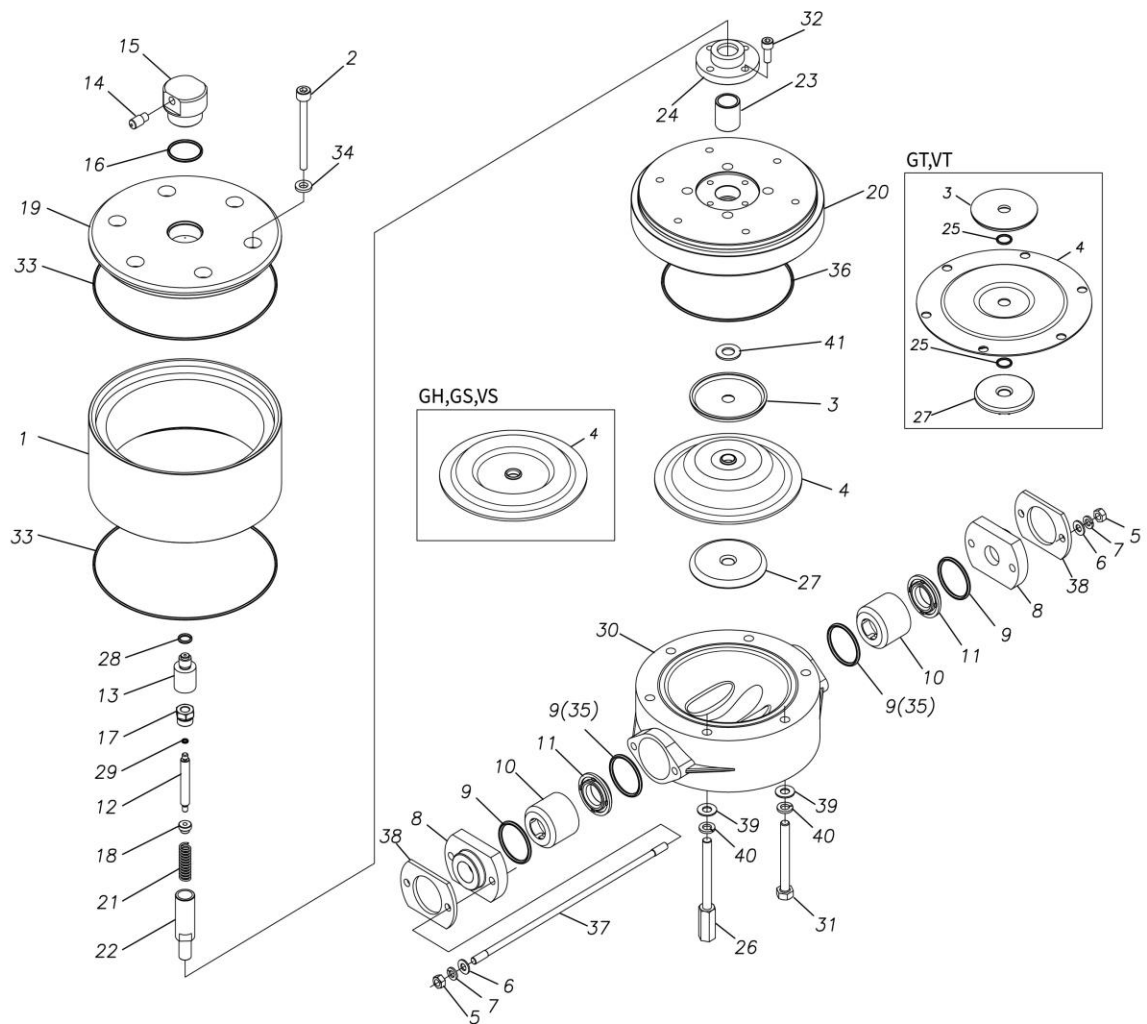

TC-X

Exploded View Drawing and Parts List

Model: **CF-X25GT**

Model Number: **1H00351MP**

The part list and exploded view drawing as attached below indicate the full list of parts for the above mentioned pump model.

Please contact your Pump Distributor directly for more information.

■ Parts List

CF-X25GT

1H00351MP

Ref.No.	Parts No.	Description	Parts Component	Remark
1	1H30117MM	AIR CHAMBER	1	
2	9B3221095	BOLT M10×95	6	
3	1H20027TM	CENTER DISK	1	
4	1H20028T5	DIAPHRAGM	1	
5	9N1210800	NUT M8	4	
6	9W1210800	PLAIN WASHER M8	4	
7	9W2210800	SPRING LOCK WASHER M8	4	
8	1H20079PP	FLANGE	2	
9	9S1TP0044	O RING P-44	4	
10	1H20039PB	VALVE STOPPER	2	
11	1H20040PM	VALVE SEAT	2	
12	1H30119MM	VALVE	1	
13	1H30120MM	VALVE SEAT	1	
14	1D90004MP	SILENCER	1	
15	1H10040MP	VALVE ASSEMBLY	1	
16	9S1BG0035	O RING G-35	1	
17	1D30055MM	STOPPER CENTER ROD	1	
18	1D30056MM	STOPPER VALVE	1	
19	1H30121MM	AIR CHAMBER UPPER	1	
20	1H30122MM	AIR CHAMBER LOWER	1	
21	1D30059MM	SPRING	1	
22	1H20089MM	CENTER ROD	1	
23	1D30060MM	BEARING CENTER ROD	1	
24	1H30124MM	CASE BEARING	1	

Ref.No.	Parts No.	Description	Parts Component	Remark
25	9S1TP0014	O RING P-14	2	
26	1H30125MM	STUD	4	
27	1H20046PM	CENTER DISK	1	
28	9S1BP0012	O RING P-12	1	
29	9S1B90008	O RING P-4	1	
30	1H20042PM	OUT CHAMBER	1	
31	9B1221090	BOLT M10 × 90	2	
32	9B3410820	BOLT M8 × 20	4	
33	9S1BM0205	O RING GS-205	2	
34	1H30127MB	SEAL WASHER	6	
36	9S1BG0145	O RING G-145	1	
37	1H30126MM	TIE ROD	2	
38	1H30123MM	REINFORCEMENT PLATE	2	
39	9W1211000	PLAIN WASHER M10	6	
40	9W2211000	SPRING LOCK WASHER M10	6	