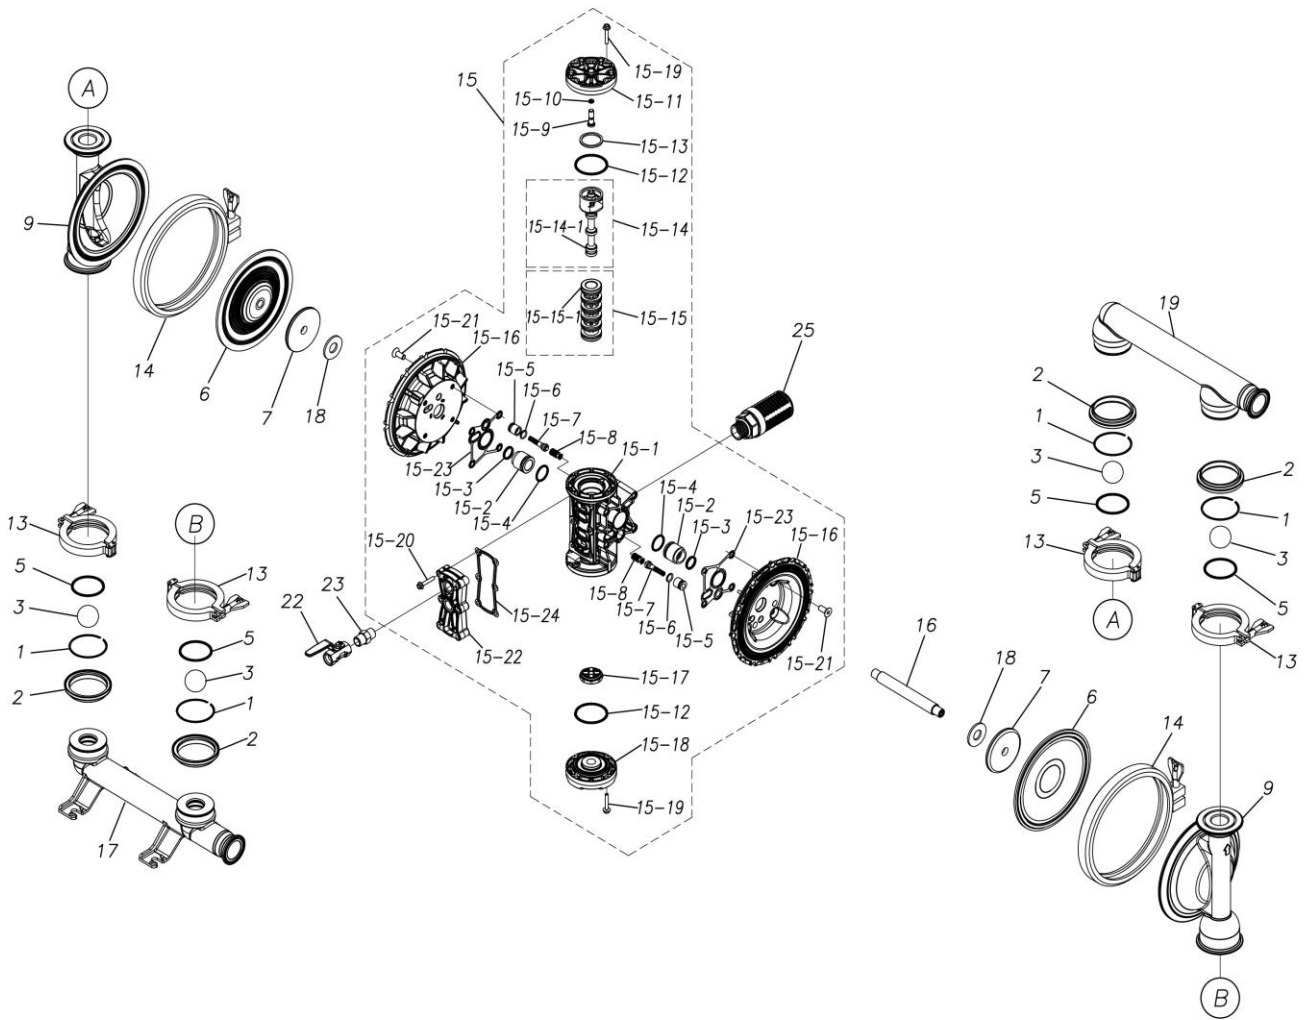

## Exploded View Drawing and Parts List

Model: **TC-X250SWFR-A**

Model Number: **1H00424MP**

The part list and exploded view drawing as attached below indicate the full list of parts for the above mentioned pump model.

Please contact your Pump Distributor directly for more information.

■ Parts List

TC-X250SWFR-A

1H00424MP

Ref.No.	Parts No.	Description	Parts Component	Remark
1	1H30170MB	RETAINING RING	4	
2	1H30176SM	FLANGE	4	
3	1H20019TM	BALL	4	
5	9S1TG0050	O RING G-50	4	
6	1H20107TB	DIAPHRAGM	2	
7	1H30164TM	CENTER DISK	2	
9	1H20108SM	OUT CHAMBER	2	
13	1H30168MB	CLAMP	4	
14	1H30169MB	CLAMP	2	
15	1H10055MP	BODY ASSEMBLY	1	