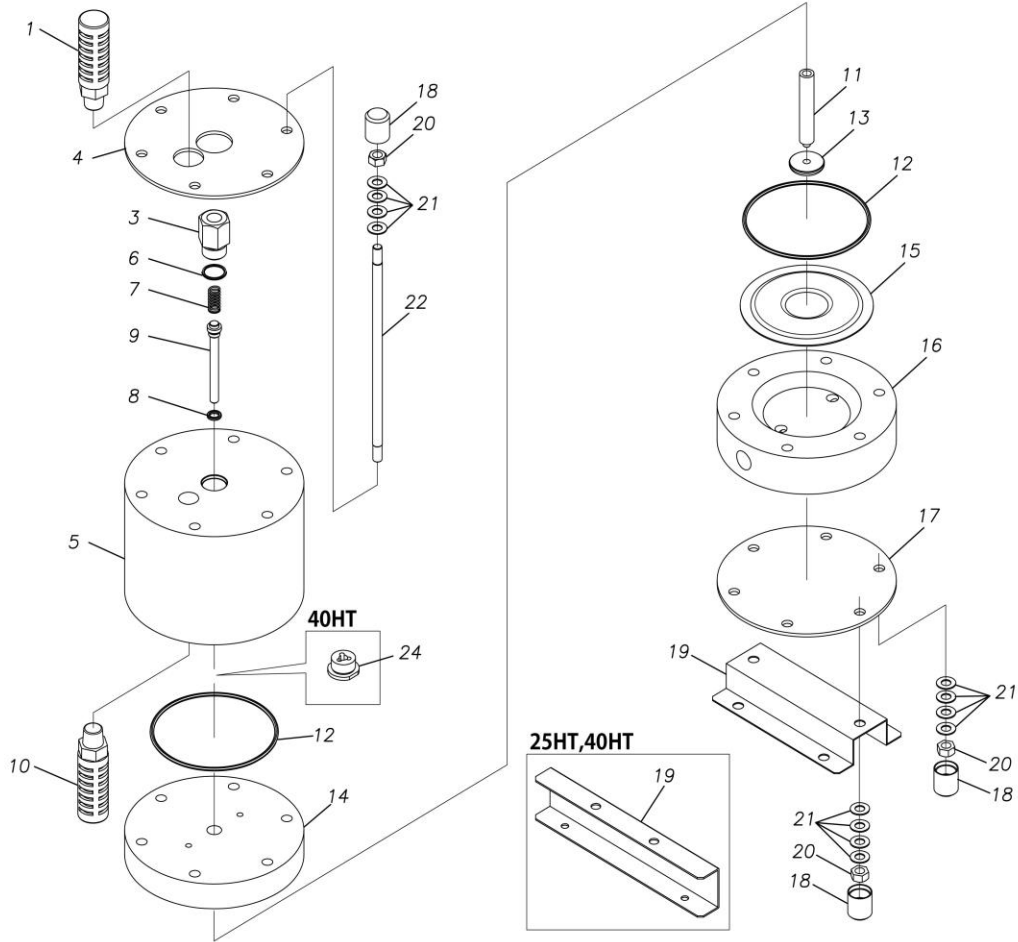

TC-X

Exploded View Drawing and Parts List

Model: **CF-X40HT**

Model Number: **1L00058MP**

The part list and exploded view drawing as attached below indicate the full list of parts for the above mentioned pump model.

Please contact your Pump Distributor directly for more information.

■ Parts List

CF-X40HT

1L00058MP

Ref.No.	Parts No.	Description	Parts Component	Remark
1	1D90001MP	SILENCER	1	
3	1D30065MP	VALVE SEAT	1	
4	1L30032MM	REINFORCEMENT PLATE	1	
5	1L30033MM	AIR CHAMBER UPPER	1	
6	9S1BP0016	O RING P-16	1	
7	1L30041MM	SPRING	1	
8	9S1BP0006	O RING P-6	1	
9	1D30068MM	VALVE	1	
10	1D10019MK	SHIBORI ASSEMBLY	1	
11	1L30034MM	CENTER ROD	1	
12	9S1TG0220	O RING G-220	2	
13	1L30035MM	CENTER DISK	1	
14	1L30036MM	AIR CHAMBER LOWER	1	
15	1L20023T6	DIAPHRAGM	1	
16	1L20024TP	OUT CHANBER	1	
17	1L30037MM	REINFORCEMENT PLATE	1	
18	1H30037TB	CAP	16	
19	1L30038MM	BASE	2	
20	9N1211000	NUT M10	16	
21	9W3211000	CONED DISK SPRING M-10	64	
22	1L30039MM	TIE ROD	8	
24	1L30040MM	VALVE GUIDE	1	