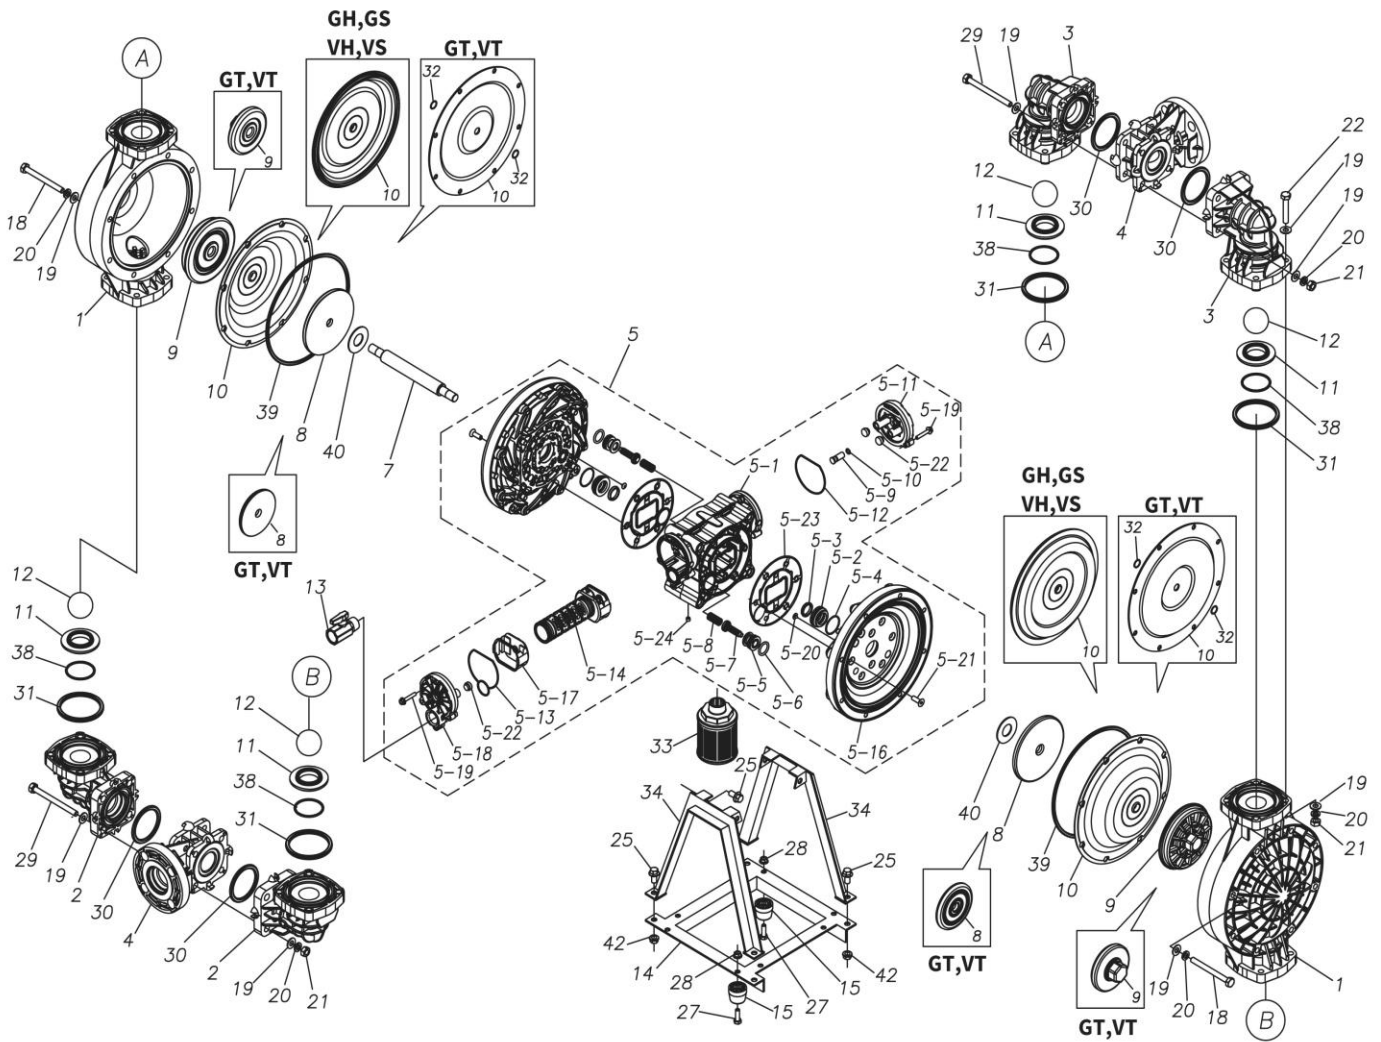

TC-X

Exploded View Drawing and Parts List

Model: **TC-X400GEJ**

Model Number: **1L00159MP**

The part list and exploded view drawing as attached below indicate the full list of parts for the above mentioned pump model.

Please contact your Pump Distributor directly for more information.

■ Parts List

TC-X400GEJ

1L00159MP

Ref.No.	Parts No.	Description	Parts Component	Remark
1	1L20015PM	OUT CHAMBER	2	
2	1L20016PM	IN MANIFOLD	2	
3	1L20017PM	OUT MANIFOLD	2	
4	1L20018PP	CENTER MANIFOLD	2	
5	1L10023MP	BODY ASSEMBLY	1	