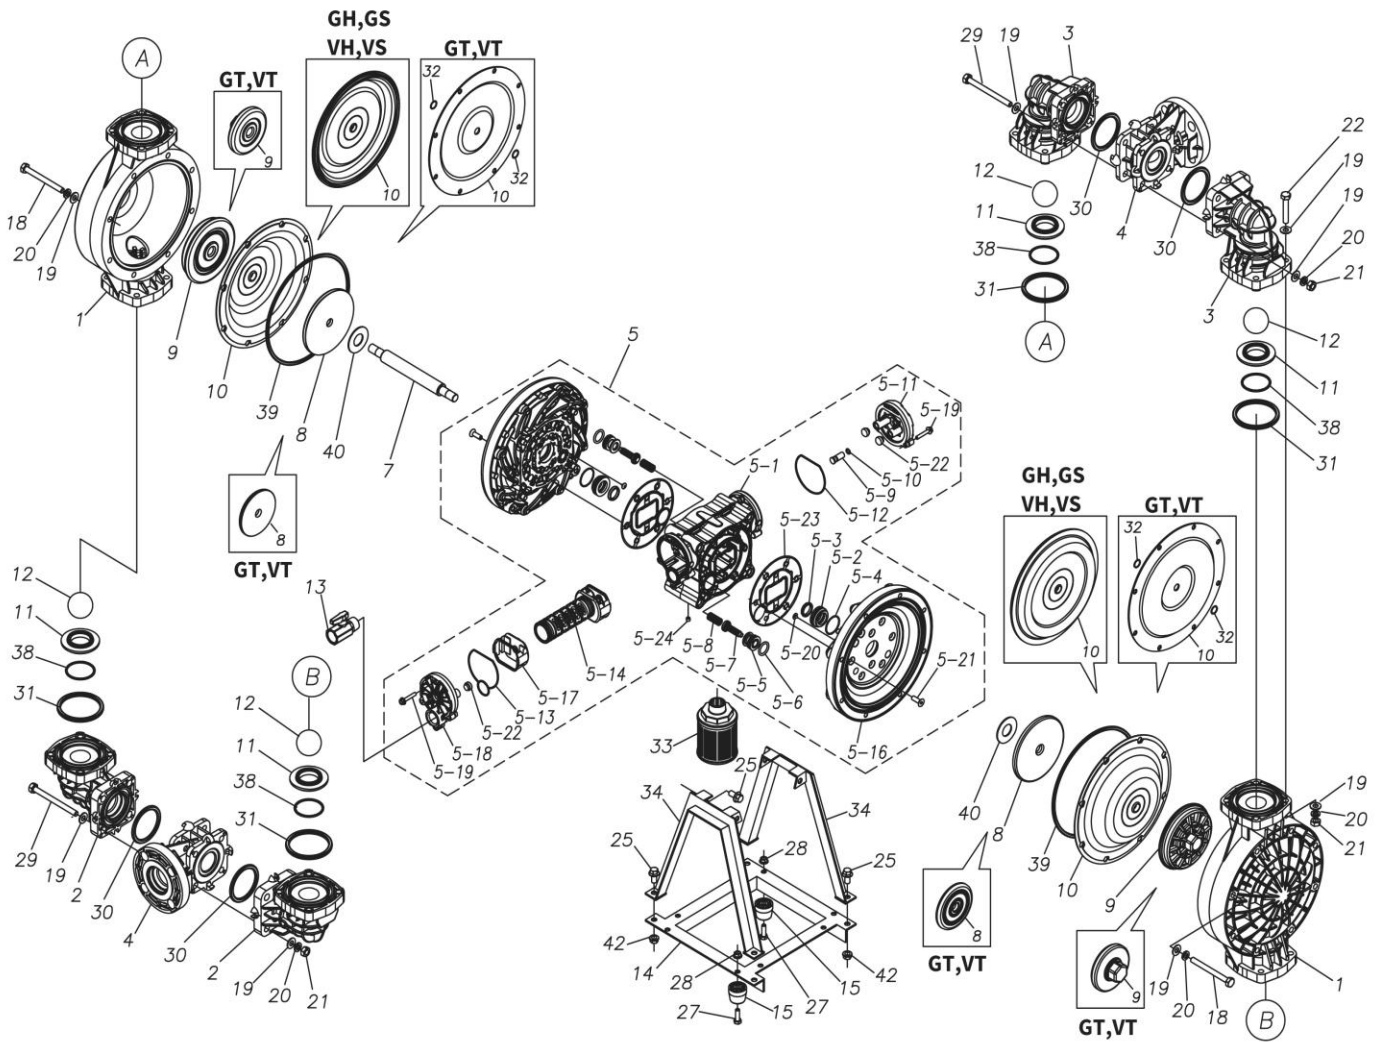

TC-X

Exploded View Drawing and Parts List

Model: **TC-X400GVJ**

Model Number: **1L00160MP**

The part list and exploded view drawing as attached below indicate the full list of parts for the above mentioned pump model.

Please contact your Pump Distributor directly for more information.

■ Parts List

TC-X400GVJ

1L00160MP

Ref.No.	Parts No.	Description	Parts Component	Remark
1	1L20015PM	OUT CHAMBER	2	
2	1L20016PM	IN MANIFOLD	2	
3	1L20017PM	OUT MANIFOLD	2	
4	1L20018PP	CENTER MANIFOLD	2	
5	1L10023MP	BODY ASSEMBLY	1	