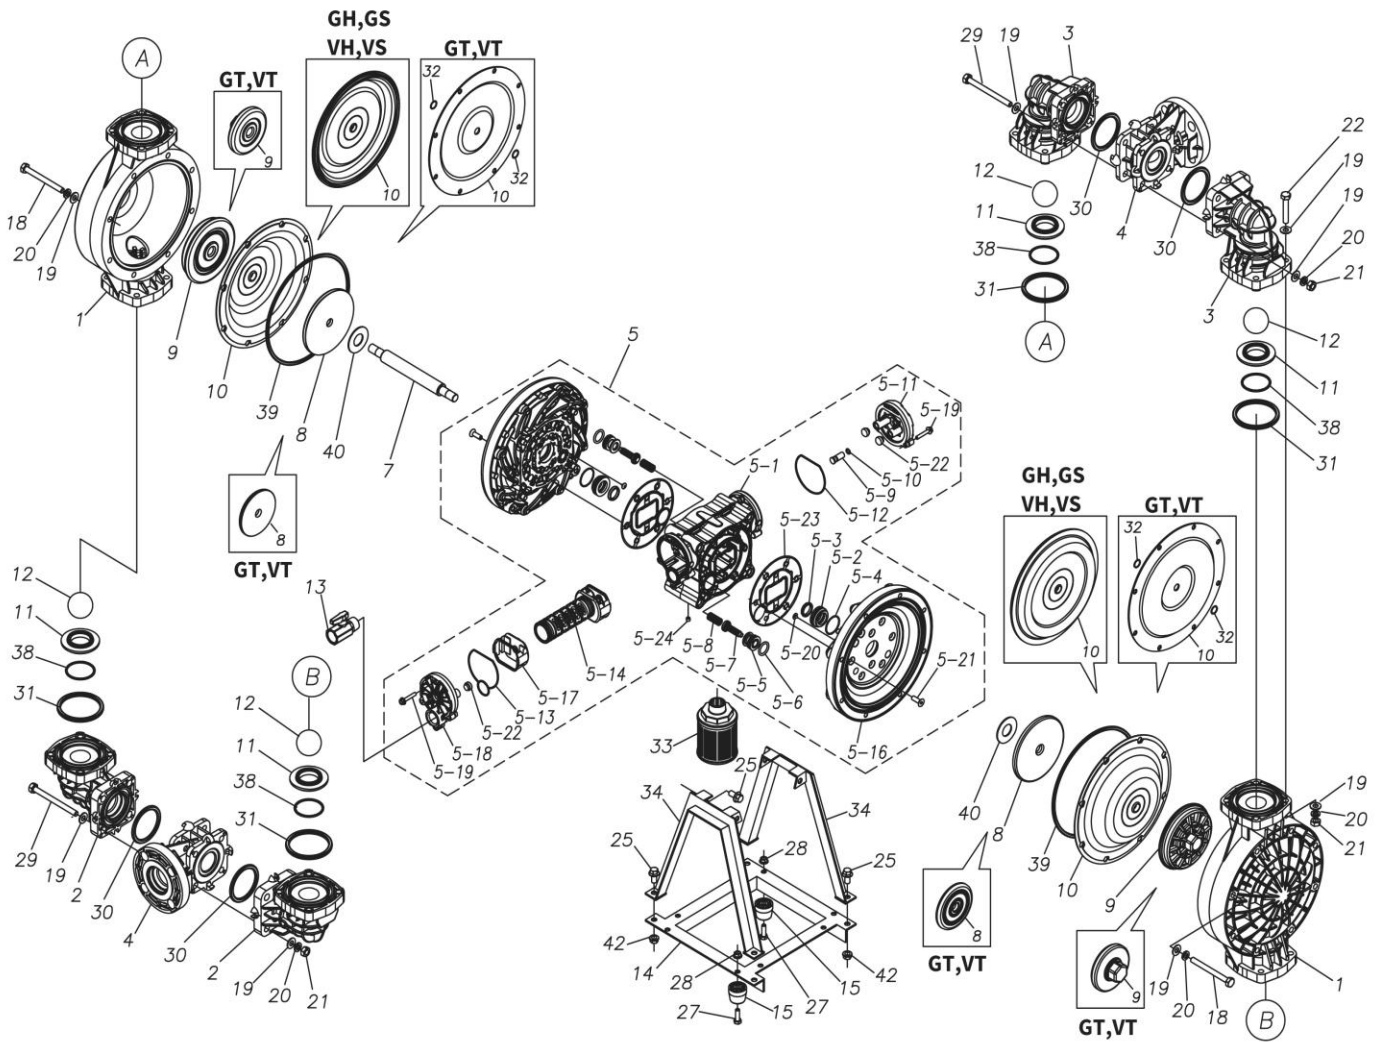

## Exploded View Drawing and Parts List

Model: **TC-X400VTJ**

Model Number: **1L00166MP**

The part list and exploded view drawing as attached below indicate the full list of parts for the above mentioned pump model.

Please contact your Pump Distributor directly for more information.

■ Parts List

TC-X400VTJ

1L00166MP

Ref.No.	Parts No.	Description	Parts Component	Remark
1	1L20015KM	OUT CHAMBER	2	
2	1L20016KM	IN MANIFOLD	2	
3	1L20017KM	OUT MANIFOLD	2	
4	1L20018KP	CENTER MANIFOLD	2	
5	1L10023MP	BODY ASSEMBLY	1	