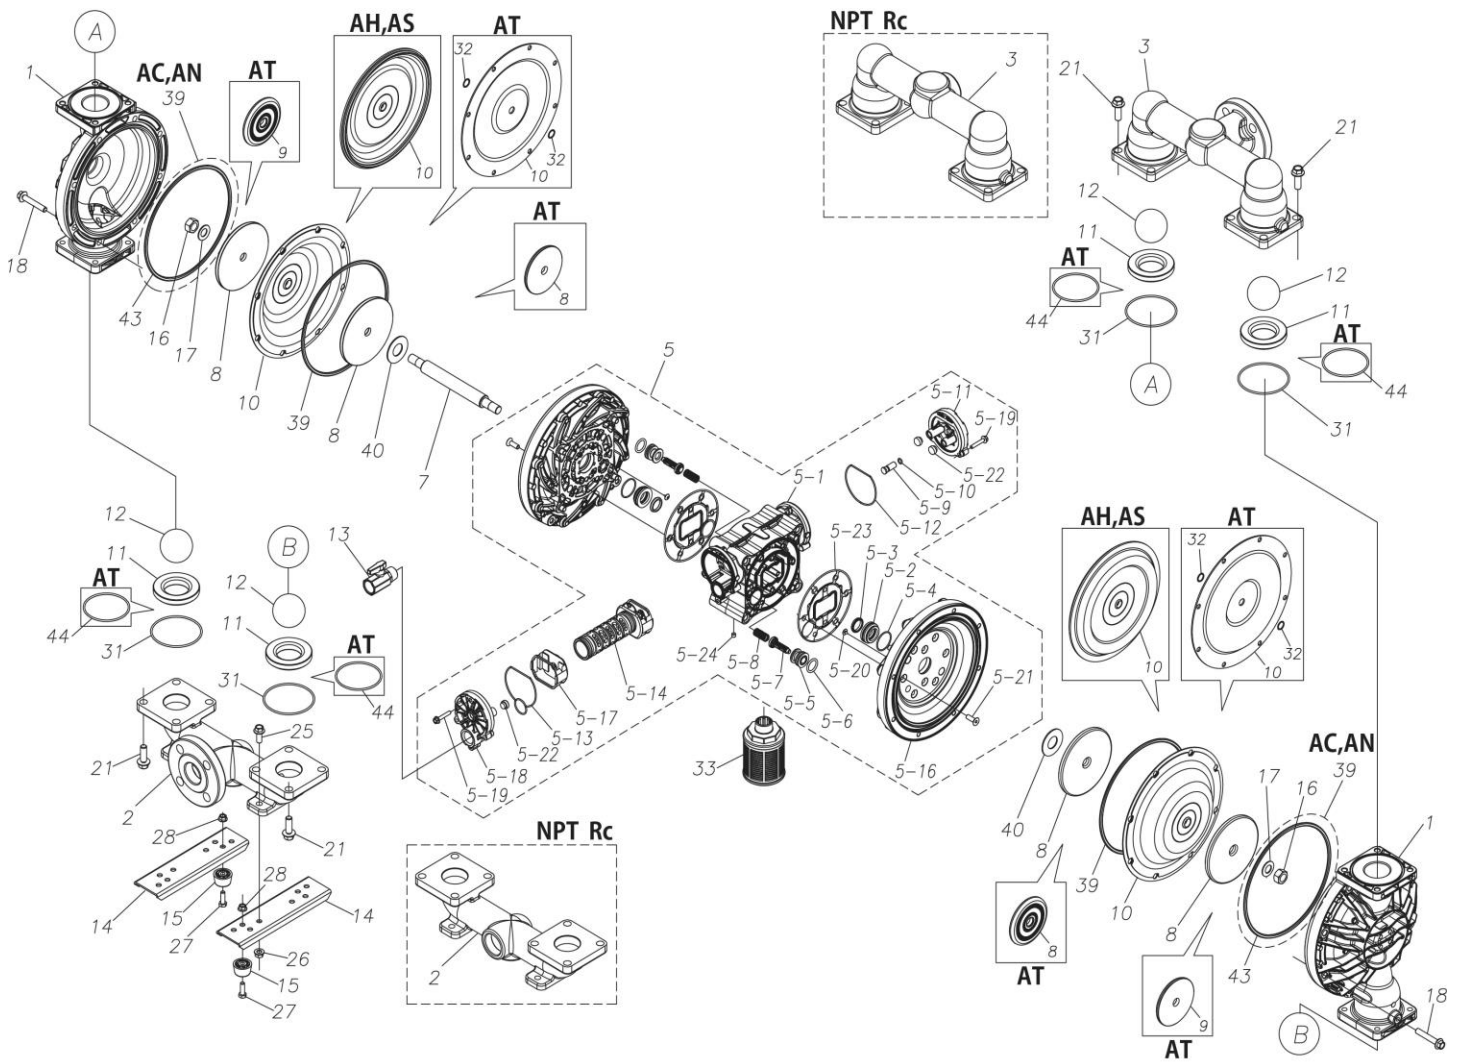

## Exploded View Drawing and Parts List

Model: **TC-X400ATJ**

Model Number: **1L00423MP**

The part list and exploded view drawing as attached below indicate the full list of parts for the above mentioned pump model.

Please contact your Pump Distributor directly for more information.

■ Parts List

TC-X400ATJ

1L00423MP

Ref.No.	Parts No.	Description	Parts Component	Remark
1	1L20032AM	OUT CHANBER	2	
2	1L20033AF	IN MANIFOLD	1	
3	1L20035AF	OUT MANIFOLD	1	
5	1L10023MP	BODY ASSEMBLY	1	