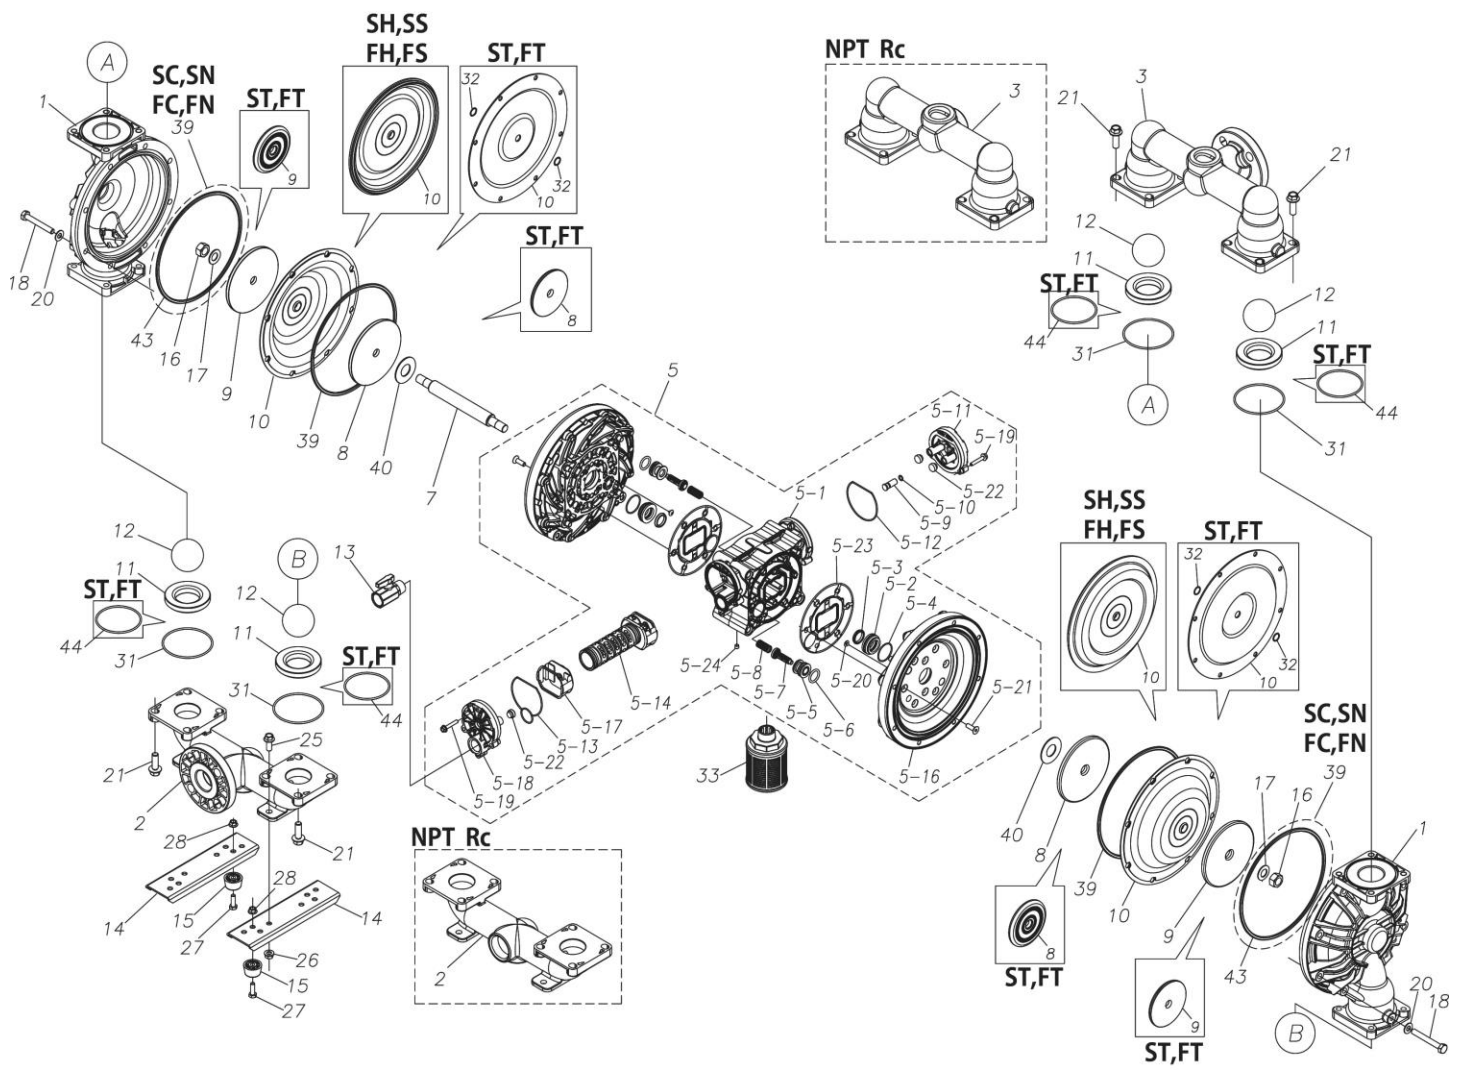

## Exploded View Drawing and Parts List

Model: **TC-X400SCJ**

Model Number: **1L00426MP**

The part list and exploded view drawing as attached below indicate the full list of parts for the above mentioned pump model.

Please contact your Pump Distributor directly for more information.

■ Parts List

TC-X400SCJ

1L00426MP

Ref.No.	Parts No.	Description	Parts Component	Remark
1	1L20027SM	OUT CHAMBER	2	
2	1L20028SF	IN MANIFOLD	1	
3	1L20030SF	OUT MANIFOLD	1	
5	1L10023MP	BODY ASSEMBLY	1	

Ref.No.	Parts No.	Description	Parts Component	Remark
5-1	1L30054MP	BODY	1	The parts of #5 are available with a set as [1L10023MP:BODY ASSEMBLY]. This is also available individually.
5-2	1M30026MM	BEARING CENTER ROD	2	
5-3	9S2BA0025	PACKING	2	
5-4	9S1BS0036	O RING S-36	2	
5-5	1L30063MM	PILOT VALVE SEAT	2	
5-6	9S1BP1022	O RING P-22A	2	
5-7	1L30058MB	PILOT VALVE	2	
5-8	1L30064MM	SPRING	2	
5-9	1L30065MM	RESET BUTTON	1	
5-10	9S1BP0008	O RING P-8	1	
5-11	1L30056MB	CAP	1	
5-12	1L30061MB	PACKING CAP	1	
5-13	1L30060MB	PACKING CAP IN	1	
5-14	1L10003MK	C SPOOL VALVE ASSEMBLY (Looped C®)	1	
5-16	1L30066MM	AIR CHAMBER	2	
5-17	1L30005MB	SPRING STOPPER	1	
5-18	1L30055MP	CAP IN	1	
5-19	9B2210635	BOLT M6 × 35	7	
5-20	9T6125008	SCREW M5 × 8	8	
5-21	9B5410825	BOLT M8 × 25	16	
5-22	1L30062MB	CUSHION	4	
5-23	1L30059MB	PACKING BODY	2	
5-24	9P62P9901	PLUG	2	
7	1L20043MM	CENTER ROD	1	
8	1L20019MM	CENTER DISK	2	
9	1L20040MM	CENTER DISK	2	
10	1L20002NB	DIAPHRAGM	2	
11	1L20037NB	VALVE SEAT	4	
12	1M20018NB	BALL	4	
13	1M90001MP	BALL VALVE	1	
14	1L30067MM	BASE	2	
15	1H30055MB	RUBBER FEET	4	
16	9N1731600	NUT M16 × 1.5	2	
17	9W3311600	CONED DISK SPRING M16	2	
18	9B1221060	BOLT M10 × 60	16	
20	9W4211000	SPRING LOCK WASHER M10	16	
21	9B2211235	BOLT M12 × 35	16	
25	9B2211020	BOLT M10 × 20	4	
26	9N2211000	NUT M10	4	
27	9B1110825	BOLT M8 × 25	4	
28	9N2110800	NUT M8	4	
31	9S1BG0100	O RING G-100	4	
33	1L90002MP	SILENCER	1	
39	9S1BG0230	O RING G-230	4	
40	1M30033MB	CUSHION CENTER DISK	2	