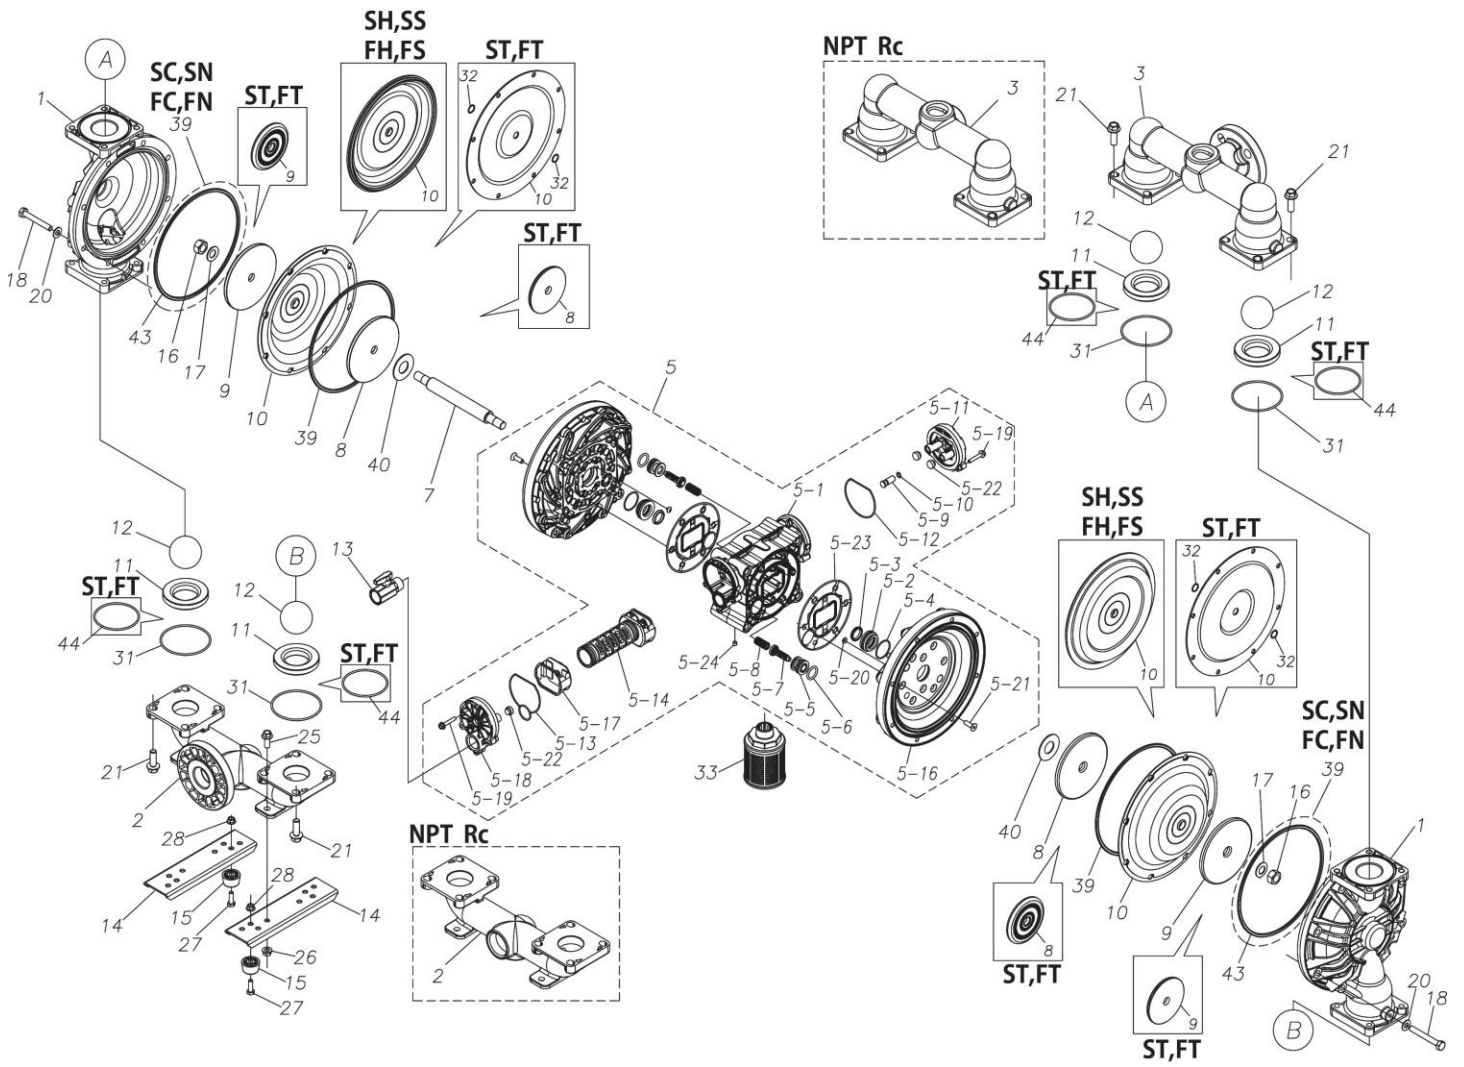

## Exploded View Drawing and Parts List

Model: **TC-X400SVJ**

Model Number: **1L00429MP**

The part list and exploded view drawing as attached below indicate the full list of parts for the above mentioned pump model.

Please contact your Pump Distributor directly for more information.

■ Parts List

TC-X400SVJ

1L00429MP

Ref.No.	Parts No.	Description	Parts Component	Remark
1	1L20027SM	OUT CHAMBER	2	
2	1L20028SF	IN MANIFOLD	1	
3	1L20030SF	OUT MANIFOLD	1	
5	1L10023MP	BODY ASSEMBLY	1	

Ref.No.	Parts No.	Description	Parts Component	Remark
5-1	1L30054MP	BODY	1	The parts of #5 are available with a set as [1L10023MP:BODY ASSEMBLY]. This is also available individually.
5-2	1M30026MM	BEARING CENTER ROD	2	
5-3	9S2BA0025	PACKING	2	
5-4	9S1BS0036	O RING S-36	2	
5-5	1L30063MM	PILOT VALVE SEAT	2	
5-6	9S1BP1022	O RING P-22A	2	
5-7	1L30058MB	PILOT VALVE	2	
5-8	1L30064MM	SPRING	2	
5-9	1L30065MM	RESET BUTTON	1	
5-10	9S1BP0008	O RING P-8	1	
5-11	1L30056MB	CAP	1	
5-12	1L30061MB	PACKING CAP	1	
5-13	1L30060MB	PACKING CAP IN	1	
5-14	1L10003MK	C SPOOL VALVE ASSEMBLY (Looped C®)	1	
5-16	1L30066MM	AIR CHAMBER	2	
5-17	1L30005MB	SPRING STOPPER	1	
5-18	1L30055MP	CAP IN	1	
5-19	9B2210635	BOLT M6 × 35	7	
5-20	9T6125008	SCREW M5 × 8	8	
5-21	9B5410825	BOLT M8 × 25	16	
5-22	1L30062MB	CUSHION	4	
5-23	1L30059MB	PACKING BODY	2	
5-24	9P62P9901	PLUG	2	
7	1L20043MM	CENTER ROD	1	
8	1L20019MM	CENTER DISK	2	
9	1L20040MM	CENTER DISK	2	
10	1L20002VB	DIAPHRAGM	2	
11	1L20037VB	VALVE SEAT	4	
12	1M20018VB	BALL	4	
13	1M90001MP	BALL VALVE	1	
14	1L30067MM	BASE	2	
15	1H30055MB	RUBBER FEET	4	
16	9N1731600	NUT M16 × 1.5	2	
17	9W3311600	CONED DISK SPRING M16	2	
18	9B1221060	BOLT M10 × 60	16	
20	9W4211000	SPRING LOCK WASHER M10	16	
21	9B2211235	BOLT M12 × 35	16	
25	9B2211020	BOLT M10 × 20	4	
26	9N2211000	NUT M10	4	
27	9B1110825	BOLT M8 × 25	4	
28	9N2110800	NUT M8	4	
31	9S1VG0100	O RING G-100	4	
33	1L90002MP	SILENCER	1	
39	9S1BG0230	O RING G-230	2	
40	1M30033MB	CUSHION CENTER DISK	2	
43	9S1VG0230	O RING G-230	2	