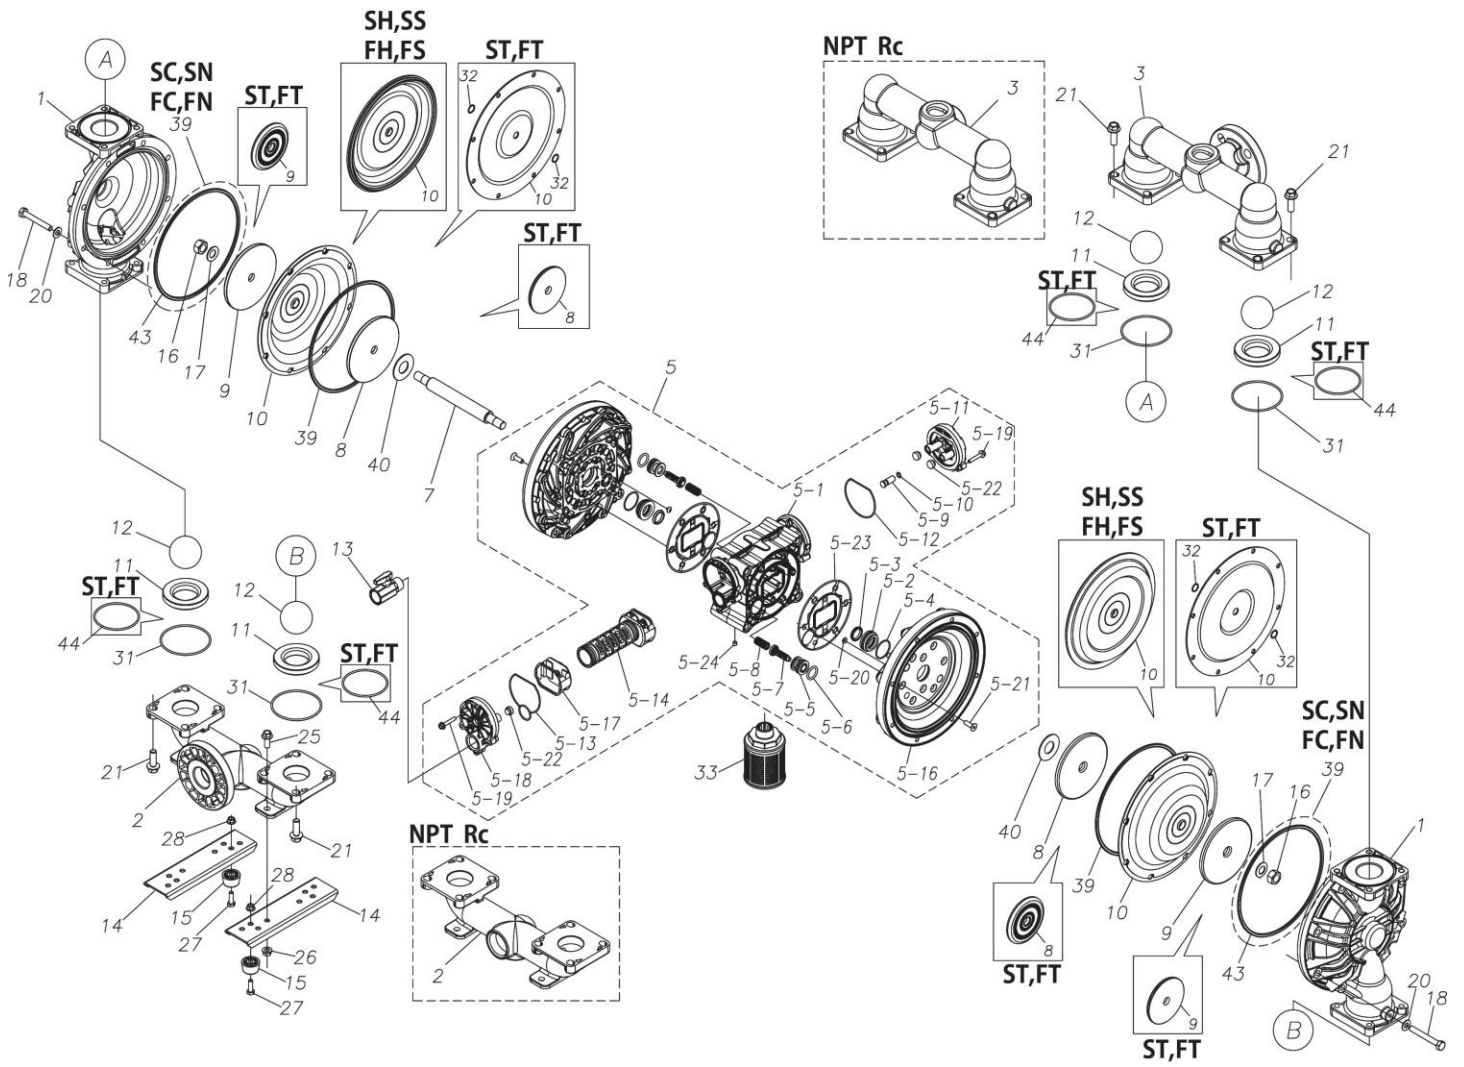

TC-X

Exploded View Drawing and Parts List

Model: **TC-X400STJ**

Model Number: **1L00430MP**

The part list and exploded view drawing as attached below indicate the full list of parts for the above mentioned pump model.

Please contact your Pump Distributor directly for more information.

■ Parts List

TC-X400STJ

1L00430MP

Ref.No.	Parts No.	Description	Parts Component	Remark
1	1L20027SM	OUT CHAMBER	2	
2	1L20028SF	IN MANIFOLD	1	
3	1L20030SF	OUT MANIFOLD	1	
5	1L10023MP	BODY ASSEMBLY	1	