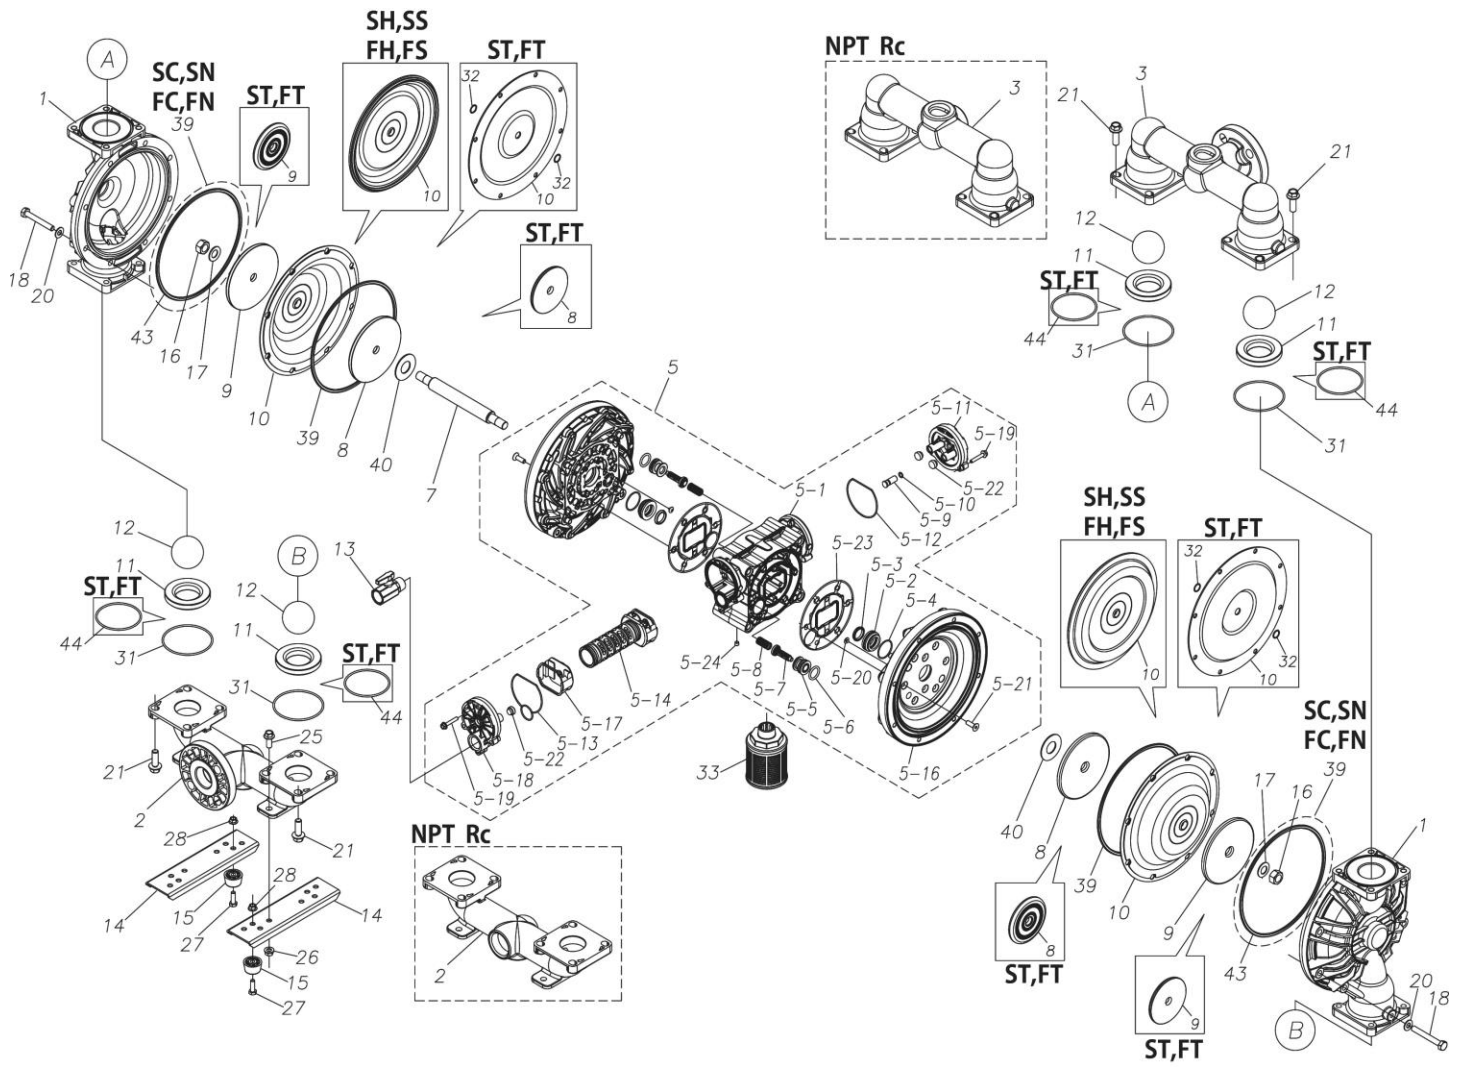

## Exploded View Drawing and Parts List

Model: **TC-X400SSJ**

Model Number: **1L00432MP**

The part list and exploded view drawing as attached below indicate the full list of parts for the above mentioned pump model.

Please contact your Pump Distributor directly for more information.

■ Parts List

TC-X400SSJ

1L00432MP

Ref.No.	Parts No.	Description	Parts Component	Remark
1	1L20027SM	OUT CHAMBER	2	
2	1L20028SF	IN MANIFOLD	1	
3	1L20030SF	OUT MANIFOLD	1	
5	1L10023MP	BODY ASSEMBLY	1	

Ref.No.	Parts No.	Description	Parts Component	Remark
5-1	1L30054MP	BODY	1	The parts of #5 are available with a set as [1L10023MP:BODY ASSEMBLY]. This is also available individually.
5-2	1M30026MM	BEARING CENTER ROD	2	
5-3	9S2BA0025	PACKING	2	
5-4	9S1BS0036	O RING S-36	2	
5-5	1L30063MM	PILOT VALVE SEAT	2	
5-6	9S1BP1022	O RING P-22A	2	
5-7	1L30058MB	PILOT VALVE	2	
5-8	1L30064MM	SPRING	2	
5-9	1L30065MM	RESET BUTTON	1	
5-10	9S1BP0008	O RING P-8	1	
5-11	1L30056MB	CAP	1	
5-12	1L30061MB	PACKING CAP	1	
5-13	1L30060MB	PACKING CAP IN	1	
5-14	1L10003MK	C SPOOL VALVE ASSEMBLY (Looped C®)	1	
5-16	1L30066MM	AIR CHAMBER	2	
5-17	1L30005MB	SPRING STOPPER	1	
5-18	1L30055MP	CAP IN	1	
5-19	9B2210635	BOLT M6 × 35	7	
5-20	9T6125008	SCREW M5 × 8	8	
5-21	9B5410825	BOLT M8 × 25	16	
5-22	1L30062MB	CUSHION	4	
5-23	1L30059MB	PACKING BODY	2	
5-24	9P62P9901	PLUG	2	
7	1L20043MM	CENTER ROD	1	
8	1L20019MM	CENTER DISK	2	
9	1L20040MM	CENTER DISK	2	
10	1L20011SB	DIAPHRAGM	2	
11	1L20037EB	VALVE SEAT	4	
12	1M20018EB	BALL	4	
13	1M90001MP	BALL VALVE	1	
14	1L30067MM	BASE	2	
15	1H30055MB	RUBBER FEET	4	
16	9N1731600	NUT M16 × 1.5	2	
17	9W3311600	CONED DISK SPRING M16	2	
18	9B1221060	BOLT M10 × 60	16	
20	9W4211000	SPRING LOCK WASHER M10	16	
21	9B2211235	BOLT M12 × 35	16	
25	9B2211020	BOLT M10 × 20	4	
26	9N2211000	NUT M10	4	
27	9B1110825	BOLT M8 × 25	4	
28	9N2110800	NUT M8	4	
31	9S1EG0100	O RING G-100	4	
33	1L90002MP	SILENCER	1	
40	1M30033MB	CUSHION CENTER DISK	2	
43	9S1EG0230	O RING G-230	2	