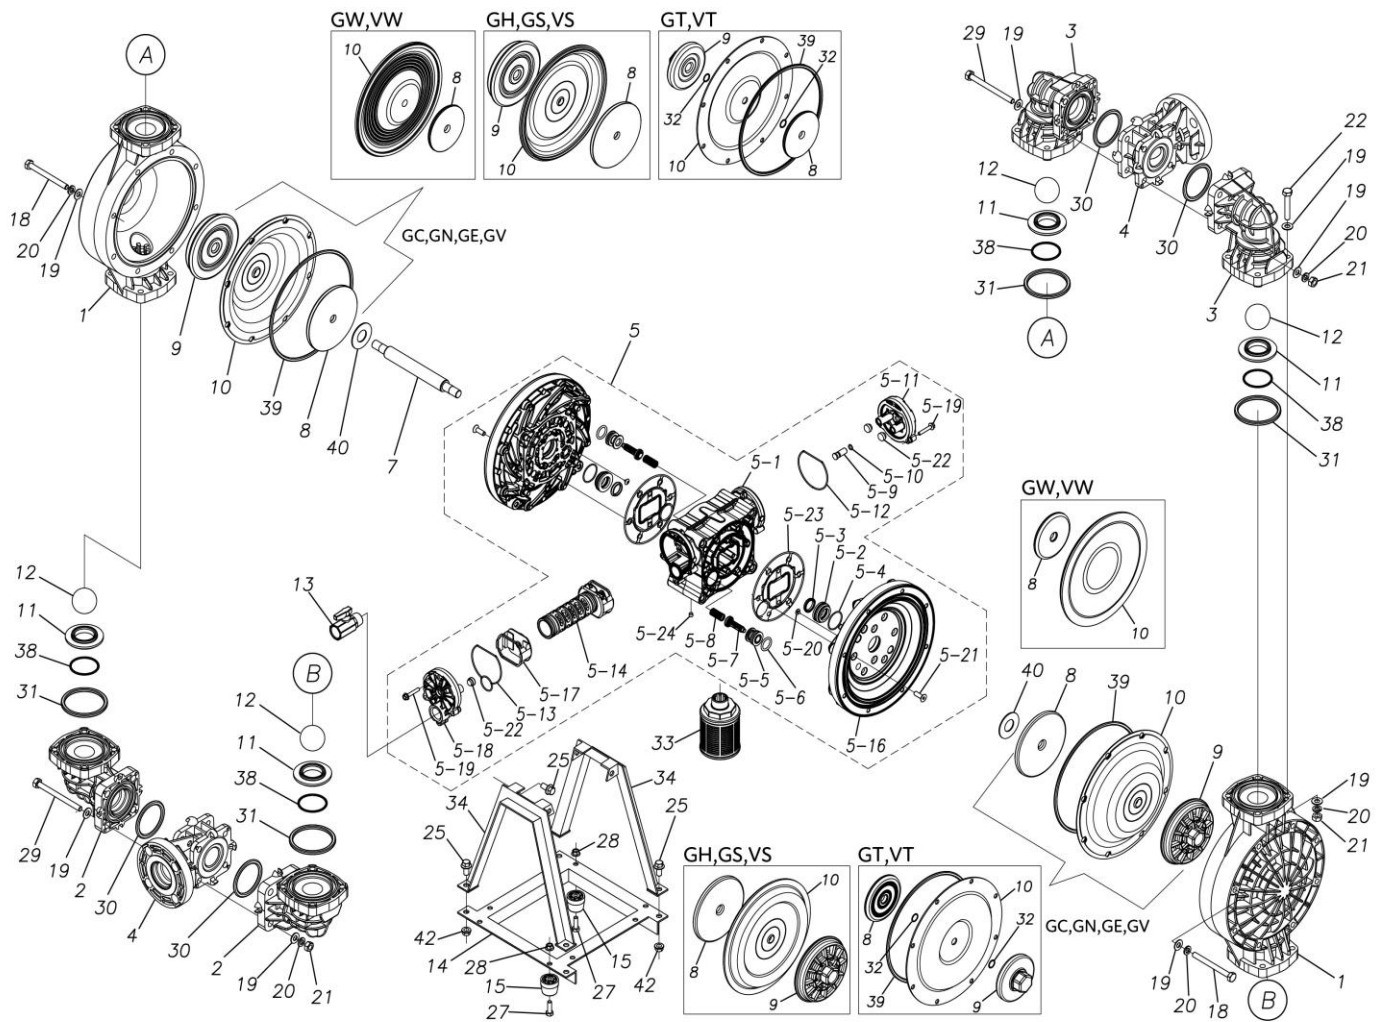

TC-X

Exploded View Drawing and Parts List

Model: **TC-X400GWJ**

Model Number: **1L00449MP**

The part list and exploded view drawing as attached below indicate the full list of parts for the above mentioned pump model.

Please contact your Pump Distributor directly for more information.

■ Parts List

TC-X400GWJ

1L00449MP

Ref.No.	Parts No.	Description	Parts Component	Remark
1	1L20015PM	OUT CHAMBER	2	
2	1L20016PM	IN MANIFOLD	2	
3	1L20017PM	OUT MANIFOLD	2	
4	1L20018PP	CENTER MANIFOLD	2	
5	1L10023MP	BODY ASSEMBLY	1	