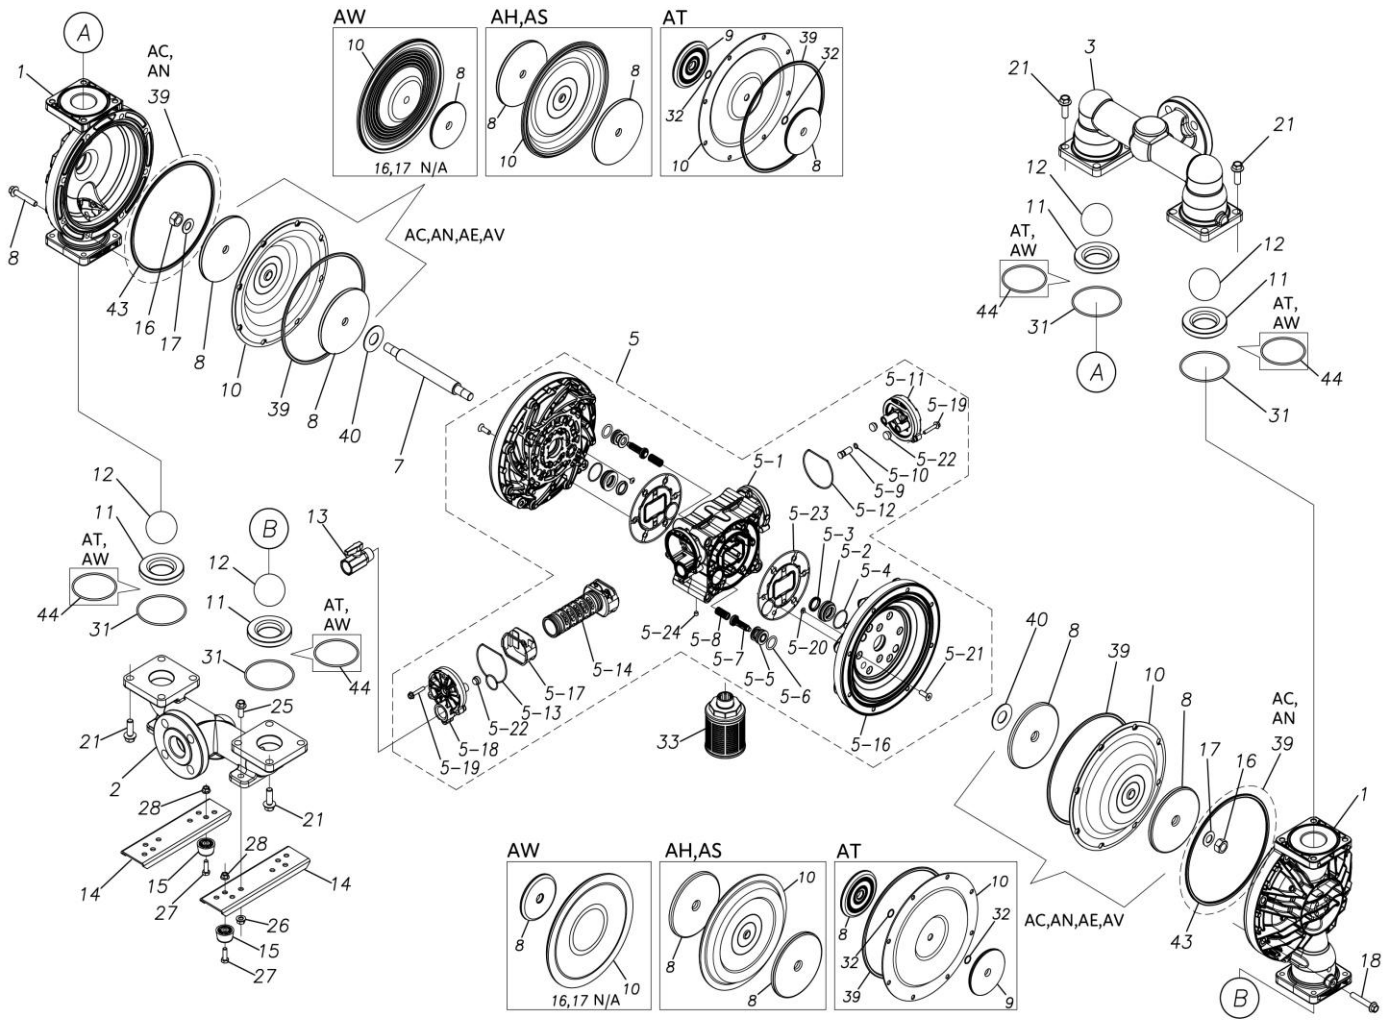

TC-X

Exploded View Drawing and Parts List

Model: **TC-X400AWJ**

Model Number: **1L00451MP**

The part list and exploded view drawing as attached below indicate the full list of parts for the above mentioned pump model.

Please contact your Pump Distributor directly for more information.

■ Parts List

TC-X400AWJ

1L00451MP

Ref.No.	Parts No.	Description	Parts Component	Remark
1	1L20032AM	OUT CHAMBER	2	
2	1L20033AF	IN MANIFOLD	1	
3	1L20035AF	OUT MANIFOLD	1	
5	1L10023MP	BODY ASSEMBLY	1	

Ref.No.	Parts No.	Description	Parts Component	Remark
5-1	1L30054MP	BODY	1	The parts of #5 are available with a set as [1L10023MP: BODY ASSEMBLY]. This is also available individually.
5-2	1M30026MM	BEARING CENTER ROD	2	
5-3	9S2BA0025	PACKING	2	
5-4	9S1BS0036	O RING S-36	2	
5-5	1L30063MM	PILOT VALVE SEAT	2	
5-6	9S1BP1022	O RING P-22A	2	
5-7	1L30058MB	PILOT VALVE	2	
5-8	1L30064MM	SPRING	2	
5-9	1L30065MM	RESET BUTTON	1	
5-10	9S1BP0008	O RING P-8	1	
5-11	1L30056MB	CAP	1	
5-12	1L30061MB	PACKING CAP	1	
5-13	1L30060MB	PACKING CAP IN	1	
5-14	1L10003MK	C SPOOL VALVE ASSEMBLY (Looped C®)	1	
5-16	1L30066MM	AIR CHAMBER	2	
5-17	1L30005MB	SPRING STOPPER	1	
5-18	1L30055MP	CAP IN	1	
5-19	9B2210635	BOLT M6 × 35	7	
5-20	9T6125008	SCREW M5 × 8	8	
5-21	9B5410825	BOLT M8 × 25	16	
5-22	1L30062MB	CUSHION	4	
5-23	1L30059MB	PACKING BODY	2	
5-24	9P62P9901	PLUG	2	
7	1L30115TM	CENTER ROD	1	
8	1L30084TM	CENTER DISK	2	
10	1L20067TE	DIAPHRAGM	2	
11	1L20041TM	VALVE SEAT	4	
12	1M20034TM	BALL	4	
13	1M90001MP	BALL VALVE	1	
14	1L30067MM	BASE	2	
15	1H30055MB	RUBBER FEET	4	
18	9B2111060	BOLT M10 × 60	16	
21	9B2111235	BOLT M12 × 35	16	
25	9B2111025	BOLT M10 × 25	4	
26	9N2111000	NUT M10	4	
27	9B1110825	BOLT M8 × 25	4	
28	9N2110800	NUT M8	4	
31	9S1TG0100	O RING G-100	4	
33	1L90002MP	SILENCER	1	
40	1M30033MB	CUSHION CENTER DISK	2	
43	9S1TG0230	O RING G-230	2	
44	9S1TG0085	O RING G-85	4	