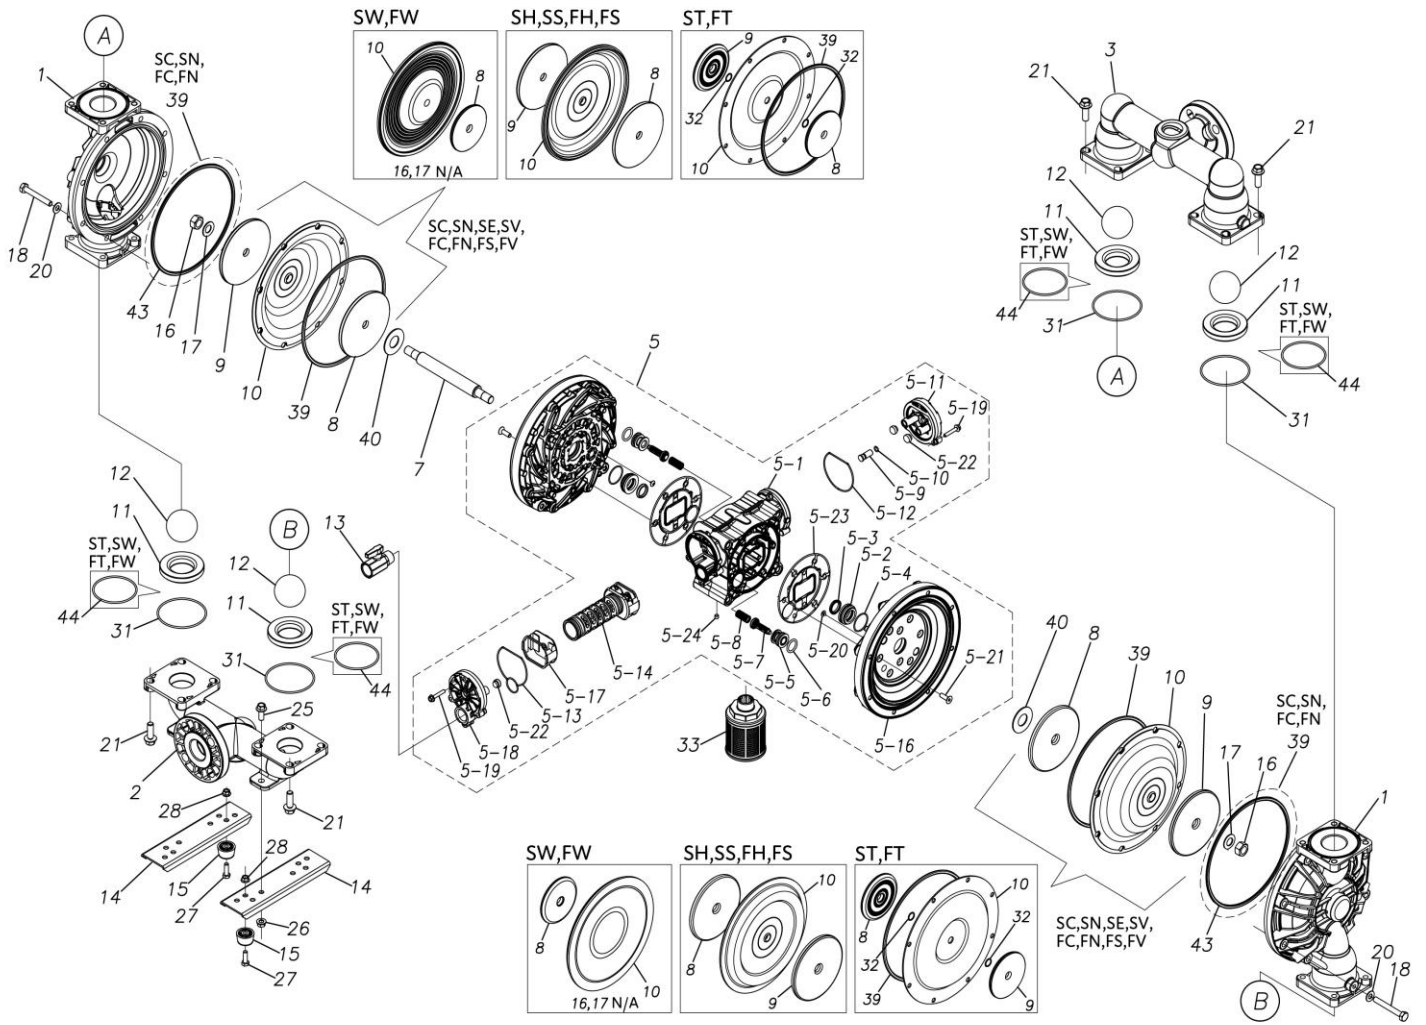

## Exploded View Drawing and Parts List

Model: **TC-X400SWJ**

Model Number: **1L00452MP**

The part list and exploded view drawing as attached below indicate the full list of parts for the above mentioned pump model.

Please contact your Pump Distributor directly for more information.

■ Parts List

TC-X400SWJ

1L00452MP

Ref.No.	Parts No.	Description	Parts Component	Remark
1	1L20027SM	OUT CHAMBER	2	
2	1L20028SF	IN MANIFOLD	1	
3	1L20030SF	OUT MANIFOLD	1	
5	1L10023MP	BODY ASSEMBLY	1	

Ref.No.	Parts No.	Description	Parts Component	Remark
5-1	1L30054MP	BODY	1	The parts of #5 are available with a set as [1L10023MP: BODY ASSEMBLY]. This is also available individually.
5-2	1M30026MM	BEARING CENTER ROD	2	
5-3	9S2BA0025	PACKING	2	
5-4	9S1BS0036	O RING S-36	2	
5-5	1L30063MM	PILOT VALVE SEAT	2	
5-6	9S1BP1022	O RING P-22A	2	
5-7	1L30058MB	PILOT VALVE	2	
5-8	1L30064MM	SPRING	2	
5-9	1L30065MM	RESET BUTTON	1	
5-10	9S1BP0008	O RING P-8	1	
5-11	1L30056MB	CAP	1	
5-12	1L30061MB	PACKING CAP	1	
5-13	1L30060MB	PACKING CAP IN	1	
5-14	1L10003MK	C SPOOL VALVE ASSEMBLY (Looped C®)	1	
5-16	1L30066MM	AIR CHAMBER	2	
5-17	1L30005MB	SPRING STOPPER	1	
5-18	1L30055MP	CAP IN	1	
5-19	9B2210635	BOLT M6 × 35	7	
5-20	9T6125008	SCREW M5 × 8	8	
5-21	9B5410825	BOLT M8 × 25	16	
5-22	1L30062MB	CUSHION	4	
5-23	1L30059MB	PACKING BODY	2	
5-24	9P62P9901	PLUG	2	
7	1L30115TM	CENTER ROD	1	
8	1L30084TM	CENTER DISK	2	
10	1L20067TE	DIAPHRAGM	2	
11	1L20041TM	VALVE SEAT	4	
12	1M20034TM	BALL	4	
13	1M90001MP	BALL VALVE	1	
14	1L30067MM	BASE	2	
15	1H30055MB	RUBBER FEET	4	
18	9B1221060	BOLT M10 × 60	16	
20	9W4211000	SPRING LOCK WASHER M10	16	
21	9B2211235	BOLT M12 × 35	16	
25	9B2211020	BOLT M10 × 20	4	
26	9N2211000	NUT M10	4	
27	9B1110825	BOLT M8 × 25	4	
28	9N2110800	NUT M8	4	
31	9S1TG0100	O RING G-100	4	
33	1L90002MP	SILENCER	1	
40	1M30033MB	CUSHION CENTER DISK	2	
43	9S1TG0230	O RING G-230	2	
44	9S1TG0085	O RING G-85	4	