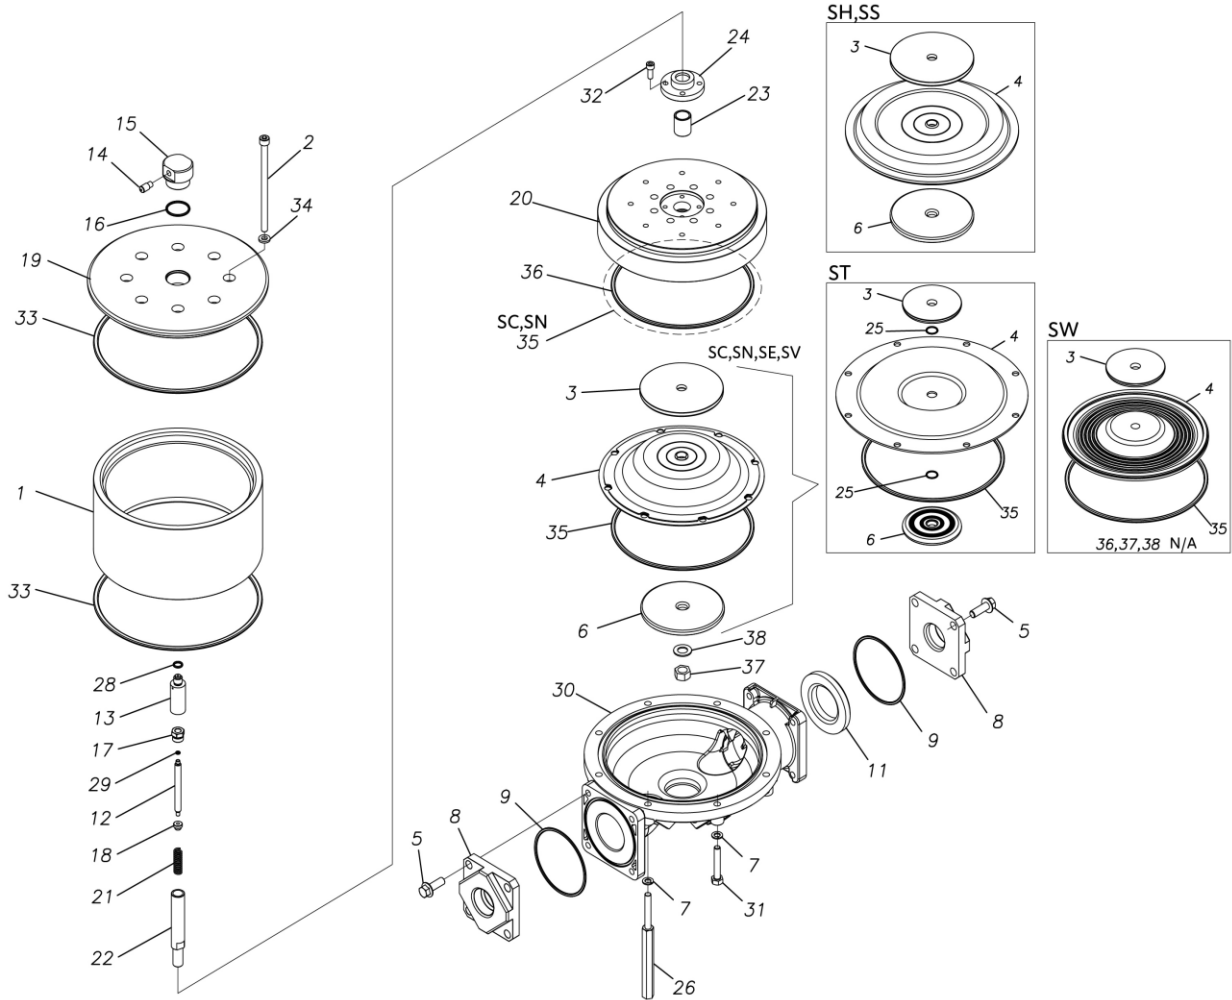

TC-X

Exploded View Drawing and Parts List

Model: **CF-X40SW**

Model Number: **1L00468MP**

The part list and exploded view drawing as attached below indicate the full list of parts for the above mentioned pump model.

Please contact your Pump Distributor directly for more information.

■ Parts List

CF-X40SW

1L00468MP

Ref.No.	Parts No.	Description	Parts Component	Remark
1	1L30068MM	AIR CHAMBER	1	
2	9B3291002	BOLT M10 × 140	8	
3	1L30084TM	CENTER DISK	1	
4	1L20067TE	DIAPHRAGM	1	
5	9B2211235	BOLT M12 × 35	8	
7	9W4211000	SPRING LOCK WASHER M10	8	
8	1L20048SP	FLANGE	2	
9	9S1TG0100	O RING G-100	2	
11	1L20041TM	VALVE SEAT	1	
12	1M30045MM	VALVE	1	
13	1M30046MM	VALVE SEAT	1	
14	1D90004MP	SILENCER	1	
15	1M10011MP	VALVE ASSEMBLY	1	
16	9S1BG0035	O RING G-35	1	
17	1D30055MM	STOPPER CENTER ROD	1	
18	1D30056MM	STOPPER VALVE	1	
19	1L30069MM	AIR CHAMBER UPPER	1	
20	1L30070MM	AIR CHAMBER LOWER	1	
21	1D30059MM	SPRING	1	
22	1L30114TM	CENTER ROD	1	
23	1D30060MM	BEARING CENTER ROD	1	
24	1H30124MM	CASE BEARING	1	
26	1L30071MM	STUD	4	
28	9S1BP0012	O RING P-12	1	

Ref.No.	Parts No.	Description	Parts Component	Remark
29	9S1B90008	O RING P-4	1	
30	1L20027SM	OUT CHANBER	1	
31	9B1221060	BOLT M10 × 60	4	
32	9B3410820	BOLT M8 × 20	4	
33	9S1BM0250	O RING GS-250	2	
34	1H30127MB	SEAL WASHER	8	
35	9S1TG0230	O RING G-230	1	