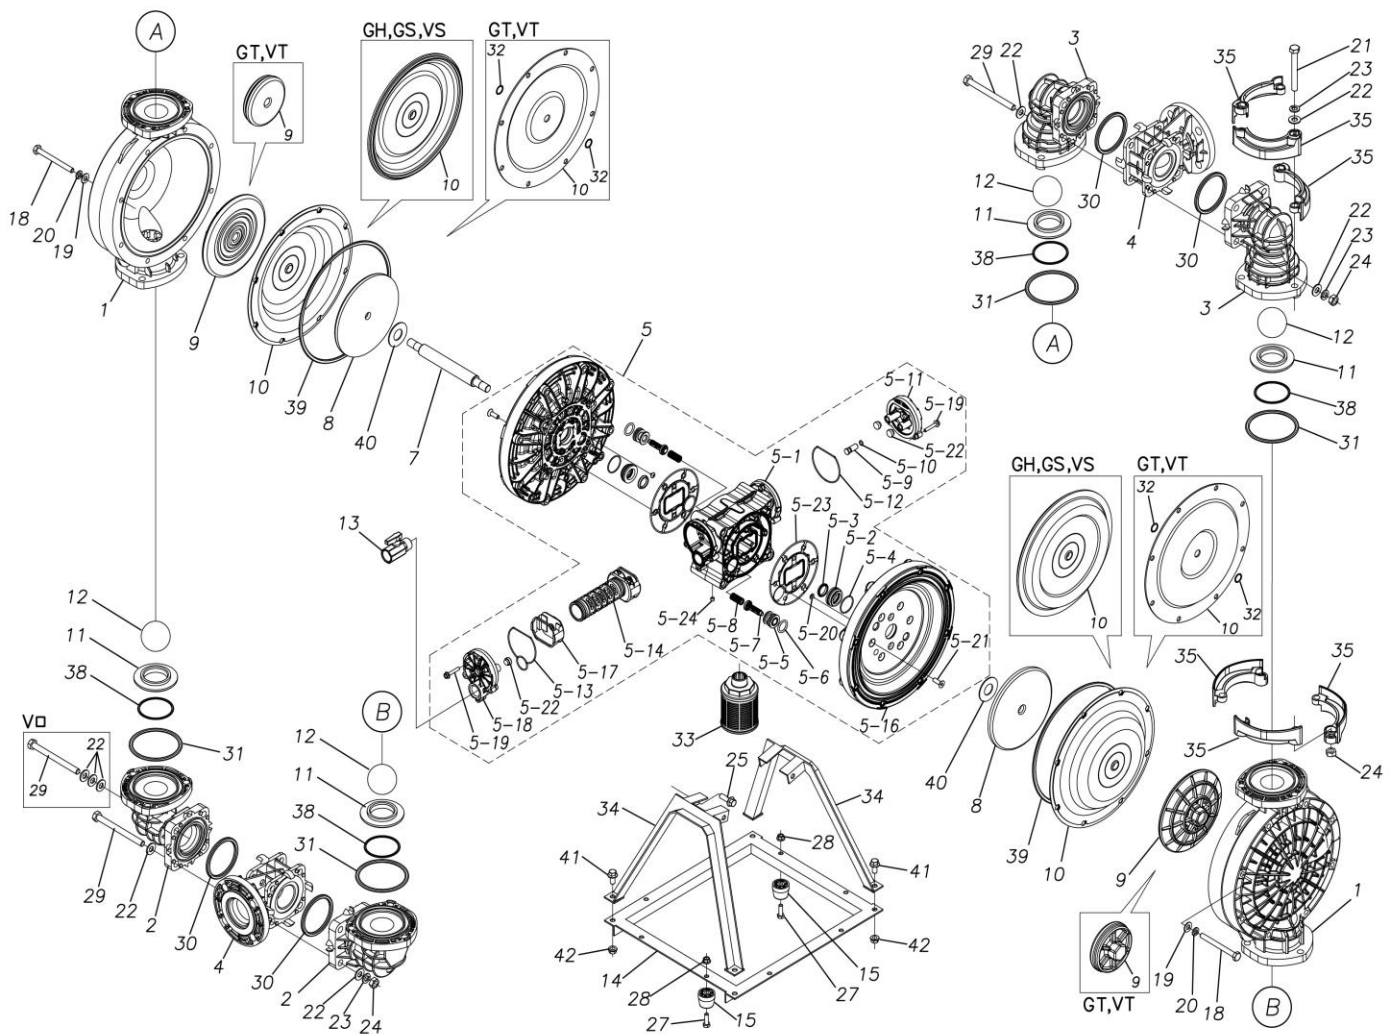

TC-X

Exploded View Drawing and Parts List

Model: **TC-X500GCJ**

Model Number: **1M00407MP**

The part list and exploded view drawing as attached below indicate the full list of parts for the above mentioned pump model.

Please contact your Pump Distributor directly for more information.

■ Parts List

TC-X500GCJ

1M00407MP

Ref.No.	Parts No.	Description	Parts Component	Remark
1	1M20022PM	OUT CHAMBER	2	
2	1M20023PM	IN MANIFOLD	2	
3	1M20024PM	OUT MANIFOLD	2	
4	1M20025PM	CENTER MANIFOLD	2	
5	1M10022MP	BODY ASSEMBLY	1	