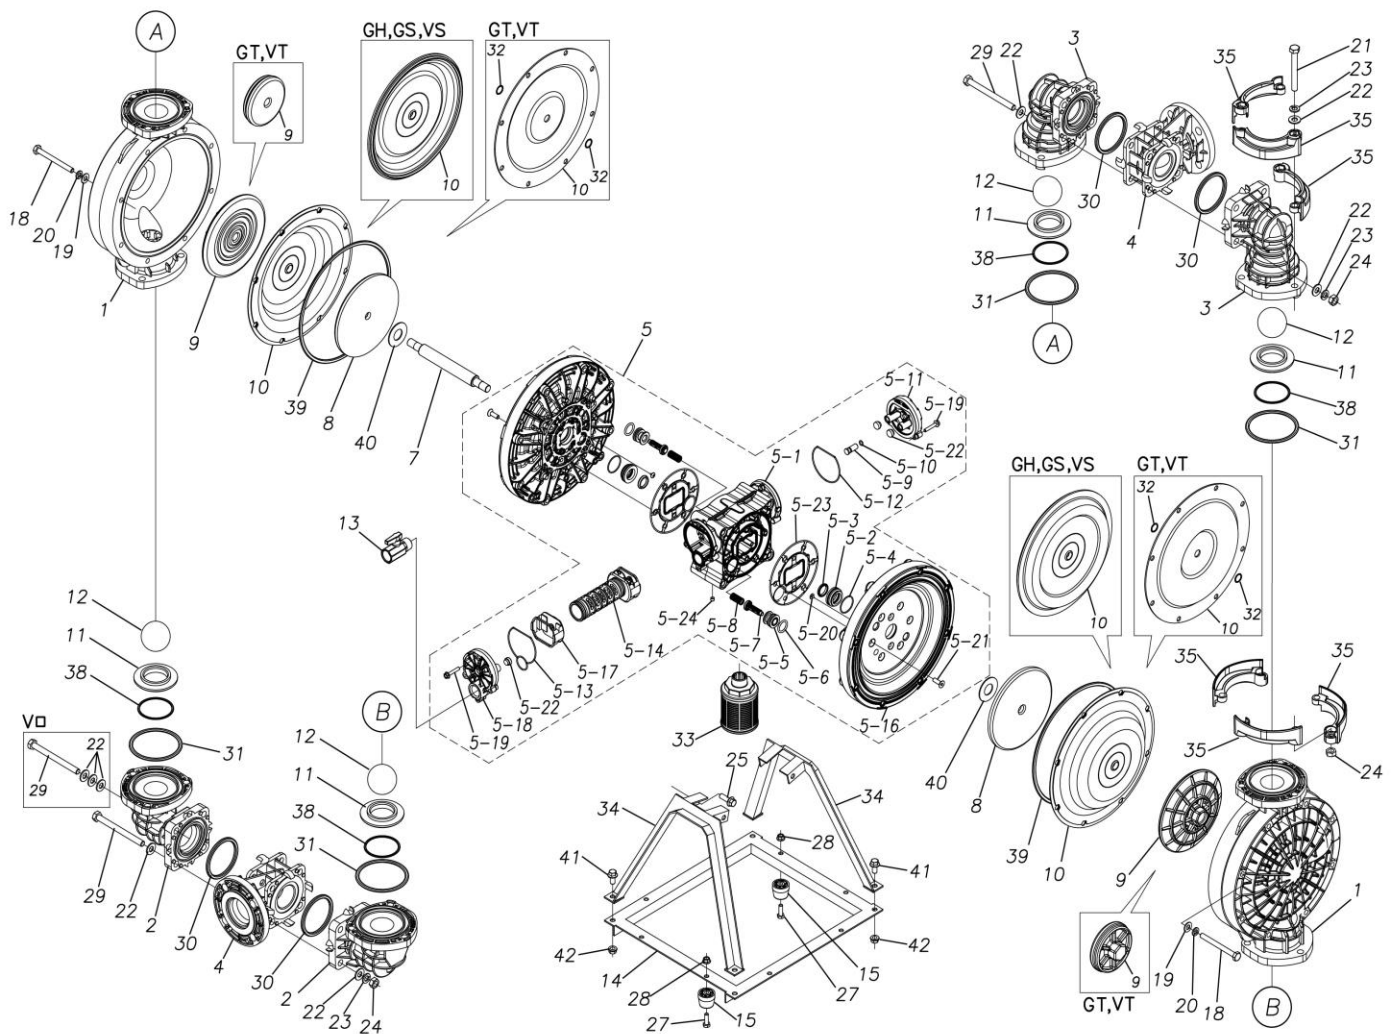

## Exploded View Drawing and Parts List

Model: **TC-X500GTJ**

Model Number: **1M00411MP**

The part list and exploded view drawing as attached below indicate the full list of parts for the above mentioned pump model.

Please contact your Pump Distributor directly for more information.

■ Parts List

TC-X500GTJ

1M00411MP

Ref.No.	Parts No.	Description	Parts Component	Remark
1	1M20022PM	OUT CHAMBER	2	
2	1M20023PM	IN MANIFOLD	2	
3	1M20024PM	OUT MANIFOLD	2	
4	1M20025PM	CENTER MANIFOLD	2	
5	1M10022MP	BODY ASSEMBLY	1	