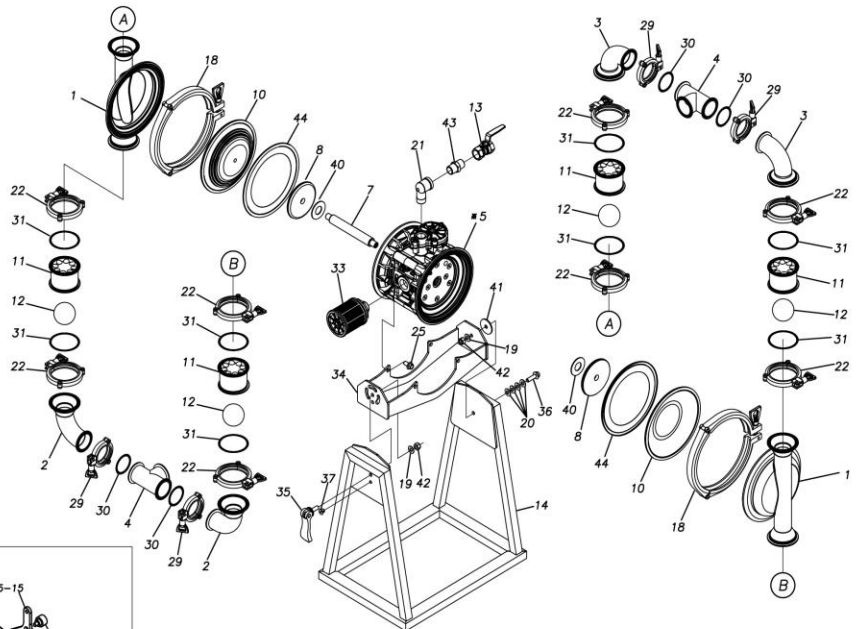

## Exploded View Drawing and Parts List

Model: **TC-X500STFR**

Model Number: **1M00423MP**

The part list and exploded view drawing as attached below indicate the full list of parts for the above mentioned pump model.

Please contact your Pump Distributor directly for more information.

■ Parts List

TC-X500STFR

1M00423MP

Ref.No.	Parts No.	Description	Parts Component	Remark
1	1L20061SM	OUT CHAMBER	2	
2	1L20058SM	MANIFOLD	2	
3	1L20059SM	MANIFOLD	2	
4	1M20067SP	CENTER MANIFOLD	2	
5	1M10033MP	BODY ASSEMBLY	1	