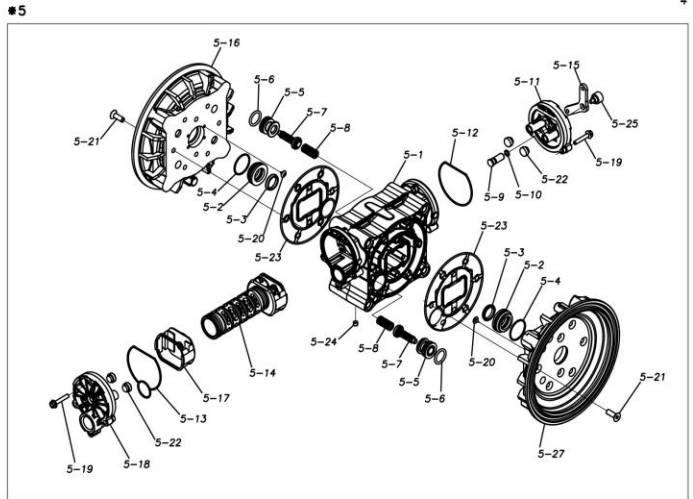

## Exploded View Drawing and Parts List

Model: **TC-X500STFR**

Model Number: **1M00423MP**

The part list and exploded view drawing as attached below indicate the full list of parts for the above mentioned pump model.

Please contact your Pump Distributor directly for more information.

■ Parts List

TC-X500STFR

1M00423MP

Ref.No.	Parts No.	Description	Parts Component	Remark
1	1L20061SM	OUT CHAMBER	2	
2	1L20058SM	MANIFOLD	2	
3	1L20059SM	MANIFOLD	2	
4	1M20067SP	CENTER MANIFOLD	2	
5	1M10033MP	BODY ASSEMBLY	1	