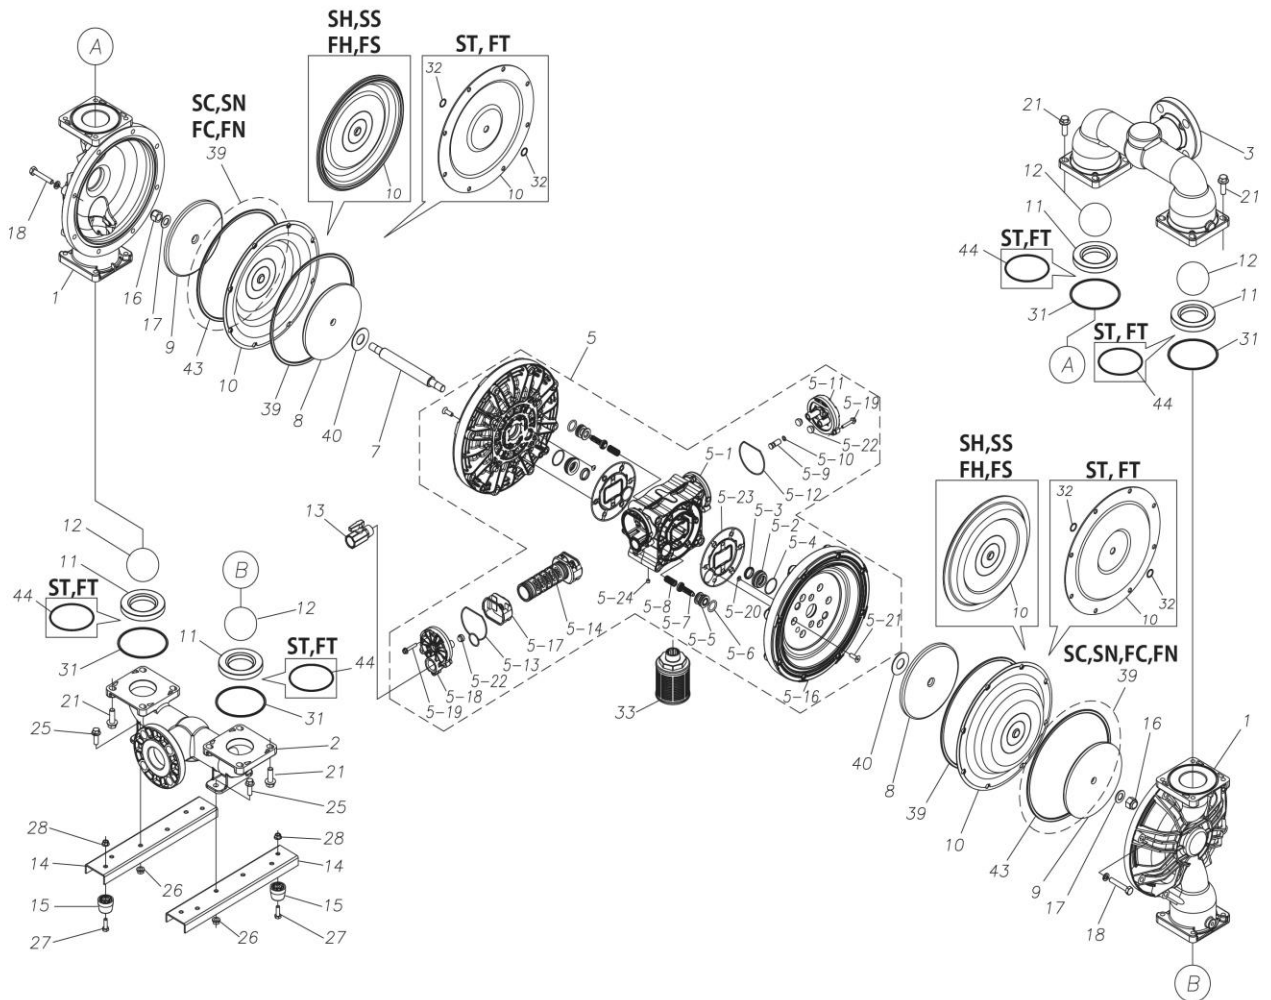

## Exploded View Drawing and Parts List

Model: **TC-X500SCJ**

Model Number: **1M00460MP**

The part list and exploded view drawing as attached below indicate the full list of parts for the above mentioned pump model.

Please contact your Pump Distributor directly for more information.

■ Parts List

TC-X500SCJ

1M00460MP

Ref.No.	Parts No.	Description	Parts Component	Remark
1	1M20001SM	OUT CHAMBER	2	
2	1M20003SF	IN MANIFOLD	1	
3	1M20005SF	OUT MANIFOLD	1	
5	1M10022MP	BODY ASSEMBLY	1	

Ref.No.	Parts No.	Description	Parts Component	Remark
5-1	1L30054MP	BODY	1	The parts of #5 are available with a set as [1M10022MP:BODY ASSEMBLY]. This is also available individually.
5-2	1M30026MM	BEARING CENTER ROD	2	
5-3	9S2BA0025	PACKING	2	
5-4	9S1BS0036	O RING S-36	2	
5-5	1L30063MM	PILOT VALVE SEAT	2	
5-6	9S1BP1022	O RING P-22A	2	
5-7	1L30058MB	PILOT VALVE	2	
5-8	1L30064MM	SPRING	2	
5-9	1L30065MM	RESET BUTTON	1	
5-10	9S1BP0008	O RING P-8	1	
5-11	1L30056MB	CAP	1	
5-12	1L30061MB	PACKING CAP	1	
5-13	1L30060MB	PACKING CAP IN	1	
5-14	1L10003MK	C SPOOL VALVE ASSEMBLY (Looped C®)	1	
5-16	1M30061MM	AIR CHAMBER	2	
5-17	1L30005MB	SPRING STOPPER	1	
5-18	1L30055MP	CAP IN	1	
5-19	9B2210635	BOLT M6 × 35	7	
5-20	9T6125008	SCREW M5 × 8	8	
5-21	9B5410825	BOLT M8 × 25	16	
5-22	1L30062MB	CUSHION	4	
5-23	1L30059MB	PACKING BODY	2	
5-24	9P62P9901	PLUG	2	
7	1L20043MM	CENTER ROD	1	
8	1M20021MM	CENTER DISK	2	
9	1M20030MM	CENTER DISK	2	
10	1M20017NB	DIAPHRAGM	2	
11	1M20012NB	VALVE SEAT	4	
12	1M20028NB	BALL	4	
13	1M90001MP	BALL VALVE	1	
14	1M30031MM	BASE	2	
15	1E30070MB	RUBBER FEET	4	
16	9N1731600	NUT M16 × 1.5	2	
17	9W3311600	CONED DISK SPRING M16	2	
18	9B1221060	BOLT M10 × 60	16	
20	9W4211000	SPRING LOCK WASHER M10	16	
21	9B2211235	BOLT M12 × 35	16	
25	9B2211030	BOLT M10 × 30	4	
26	9N2211000	NUT M10	4	
27	9B1110825	BOLT M8 × 25	4	
28	9N2110800	NUT M8	4	
31	9S1BG0115	O RING G-115	4	
33	1L90002MP	SILENCER	1	
39	9S1BG0270	O RING G-270	4	
40	1M30033MB	CUSHION CENTER DISK	2	