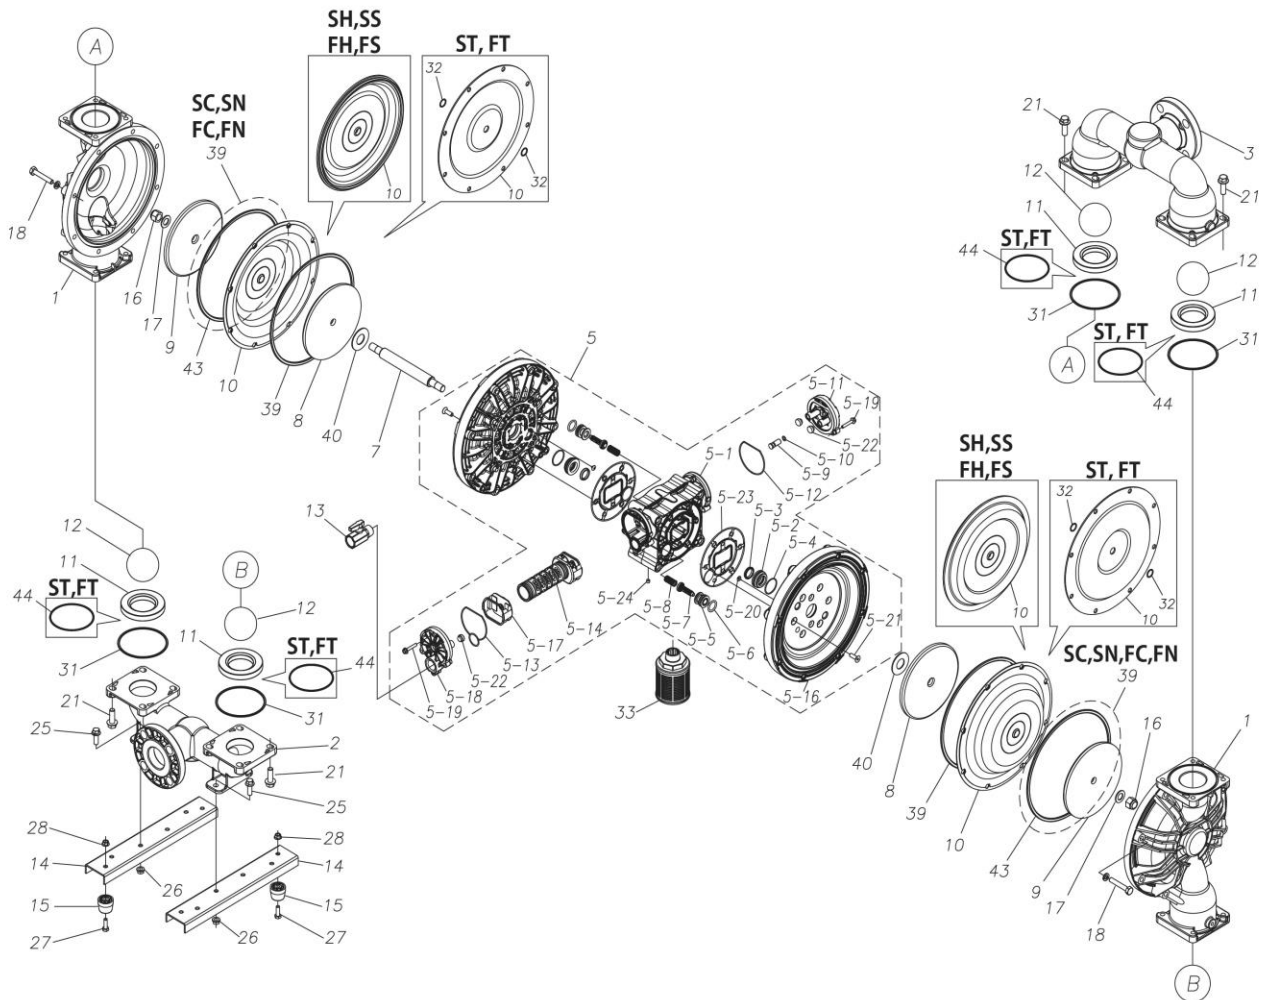

TC-X

Exploded View Drawing and Parts List

Model: **TC-X500STJ**

Model Number: **1M00464MP**

The part list and exploded view drawing as attached below indicate the full list of parts for the above mentioned pump model.

Please contact your Pump Distributor directly for more information.

■ Parts List

TC-X500STJ

1M00464MP

Ref.No.	Parts No.	Description	Parts Component	Remark
1	1M20001SM	OUT CHAMBER	2	
2	1M20003SF	IN MANIFOLD	1	
3	1M20005SF	OUT MANIFOLD	1	
5	1M10022MP	BODY ASSEMBLY	1	