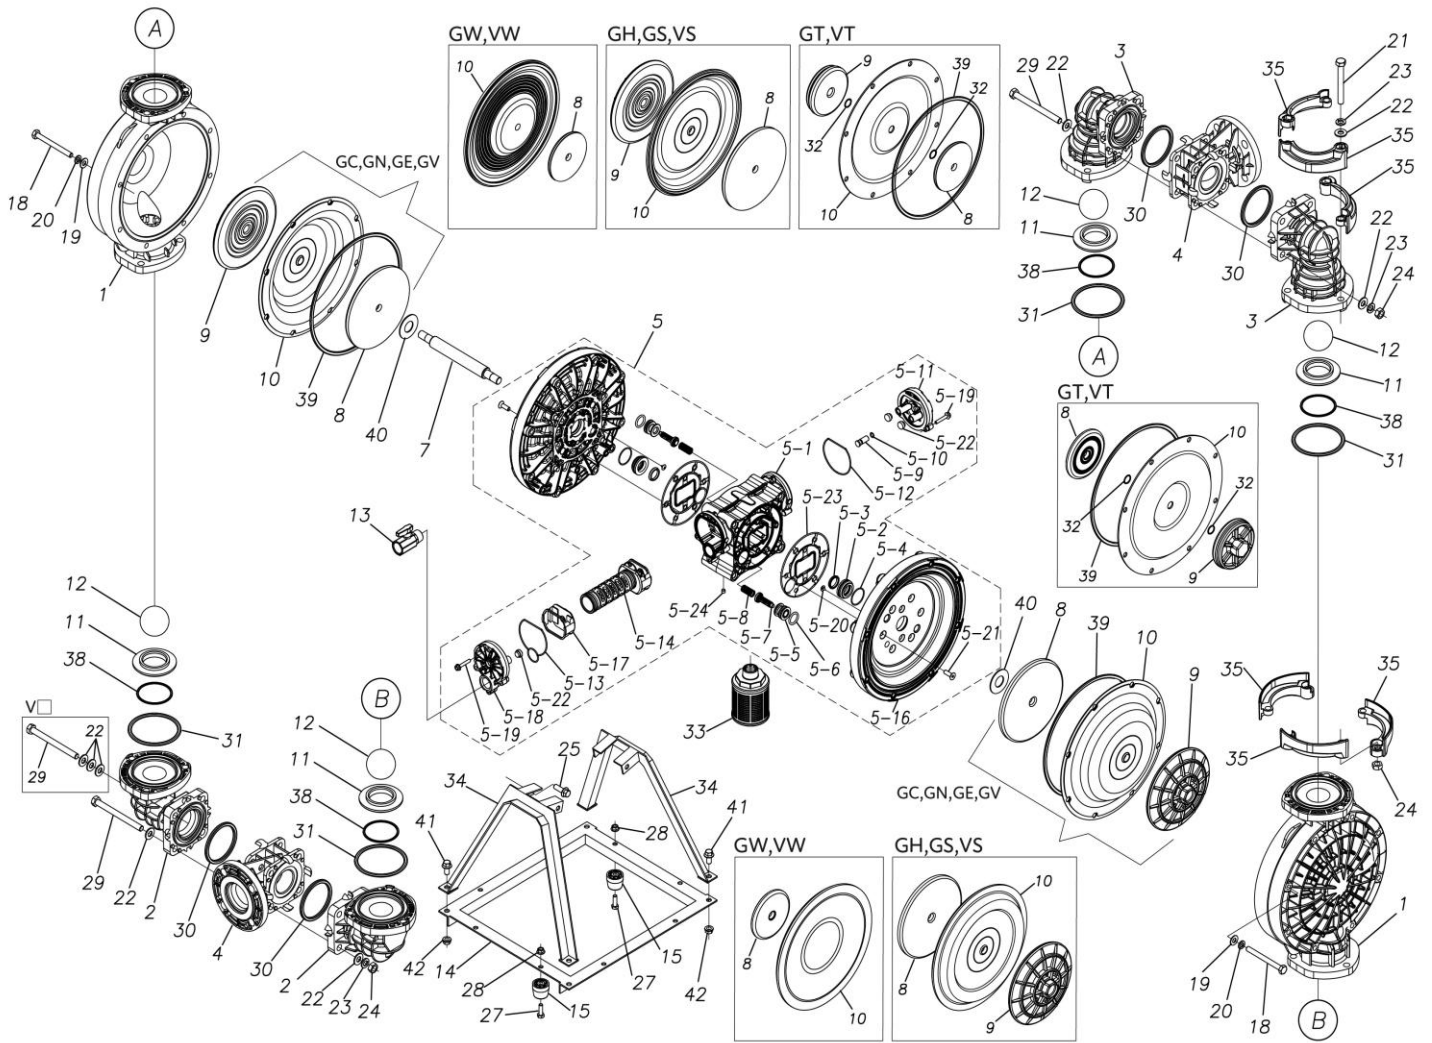

■ Parts List

TC-X500GWJ

1M00483MP

Ref.No.	Parts No.	Description	Parts Component	Remark
1	1M20022PM	OUT CHAMBER	2	
2	1M20023PM	IN MANIFOLD	2	
3	1M20024PM	OUT MANIFOLD	2	
4	1M20025PM	CENTER MANIFOLD	2	
5	1M10022MP	BODY ASSEMBLY	1