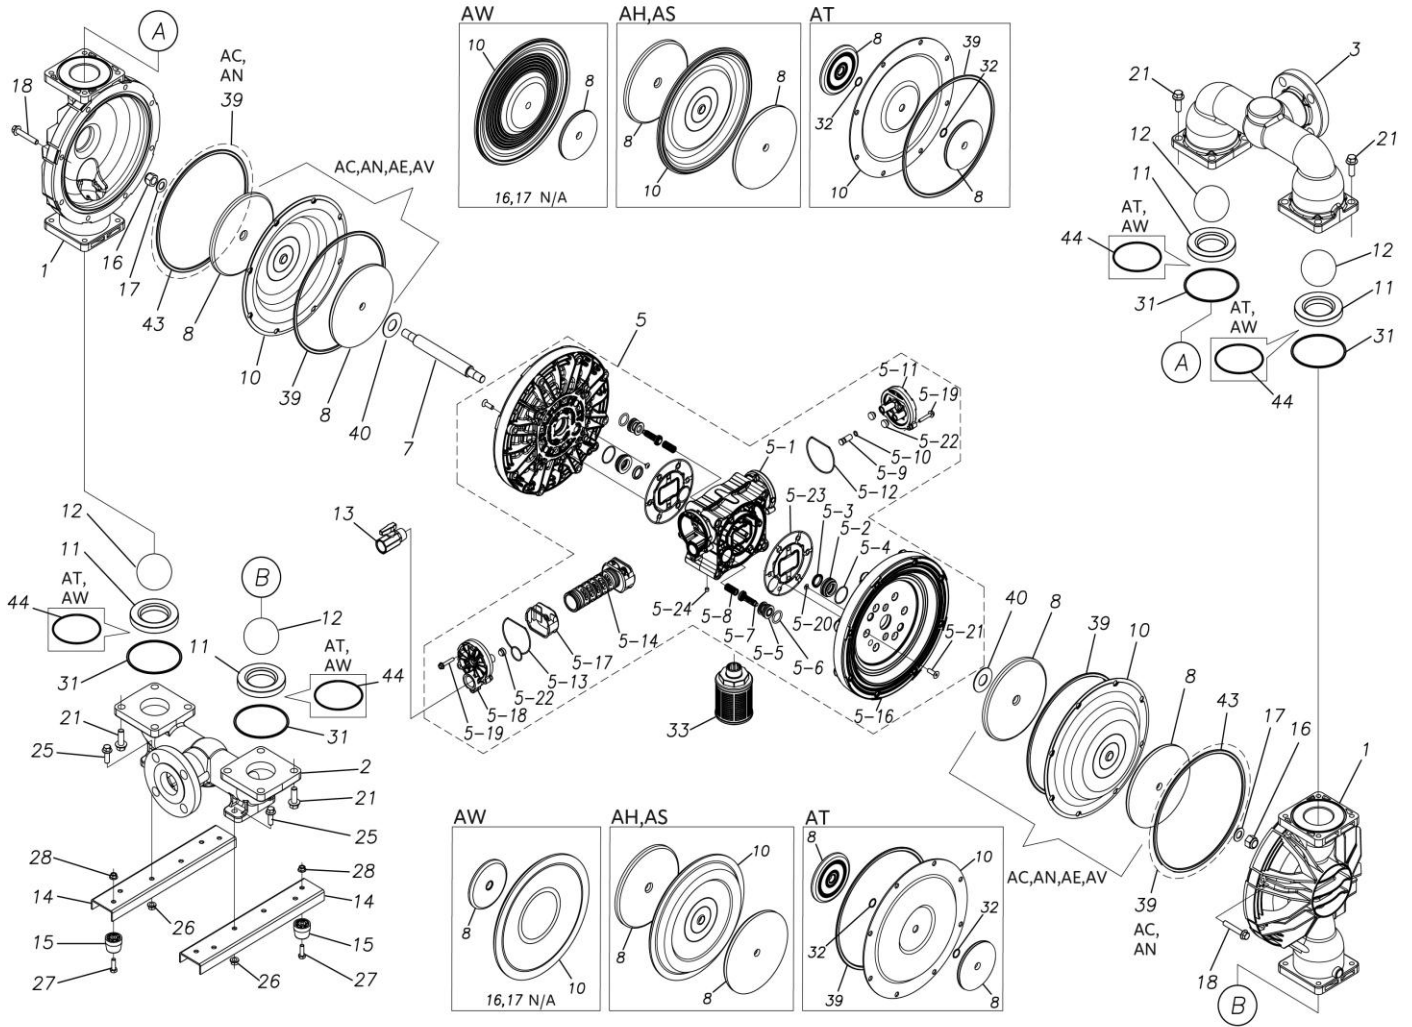

## Exploded View Drawing and Parts List

Model: **TC-X500AWJ**

Model Number: **1M00485MP**

The part list and exploded view drawing as attached below indicate the full list of parts for the above mentioned pump model.

Please contact your Pump Distributor directly for more information.

■ Parts List

TC-X500AWJ

1M00485MP

Ref.No.	Parts No.	Description	Parts Component	Remark
1	1M20007AM	OUT CHAMBER	2	
2	1M20008AF	IN MANIFOLD	1	
3	1M20010AF	OUT MANIFOLD	1	
5	1M10022MP	BODY ASSEMBLY	1	

Ref.No.	Parts No.	Description	Parts Component	Remark
5-1	1L30054MP	BODY	1	The parts of #5 are available with a set as [1M10022MP:BODY ASSEMBLY]. This is also available individually.
5-2	1M30026MM	BEARING CENTER ROD	2	
5-3	9S2BA0025	PACKING	2	
5-4	9S1BS0036	O RING S-36	2	
5-5	1L30063MM	PILOT VALVE SEAT	2	
5-6	9S1BP1022	O RING P-22A	2	
5-7	1L30058MB	PILOT VALVE	2	
5-8	1L30064MM	SPRING	2	
5-9	1L30065MM	RESET BUTTON	1	
5-10	9S1BP0008	O RING P-8	1	
5-11	1L30056MB	CAP	1	
5-12	1L30061MB	PACKING CAP	1	
5-13	1L30060MB	PACKING CAP IN	1	
5-14	1L10003MK	C SPOOL VALVE ASSEMBLY (Looped C®)	1	
5-16	1M30061MM	AIR CHAMBER	2	
5-17	1L30005MB	SPRING STOPPER	1	
5-18	1L30055MP	CAP IN	1	
5-19	9B2210635	BOLT M6 × 35	7	
5-20	9T6125008	SCREW M5 × 8	8	
5-21	9B5410825	BOLT M8 × 25	16	
5-22	1L30062MB	CUSHION	4	
5-23	1L30059MB	PACKING BODY	2	
5-24	9P62P9901	PLUG	2	
7	1L30115TM	CENTER ROD	1	
8	1L30084TM	CENTER DISK	2	
10	1M20068TE	DIAPHRAGM	2	
11	1M20013TM	VALVE SEAT	4	
12	1M20032TM	BALL	4	
13	1M90001MP	BALL VALVE	1	
14	1M30031MM	BASE	2	
15	1E30070MB	RUBBER FEET	4	
18	9B2111060	BOLT M10 × 60	16	
21	9B2111235	BOLT M12 × 35	16	
25	9B2111030	BOLT M10 × 30	4	
26	9N2111000	NUT M10	4	
27	9B1110825	BOLT M8 × 25	4	
28	9N2110800	NUT M8	4	
31	9S1TG0115	O RING G-115	4	
33	1L90002MP	SILENCER	1	
40	1M30033MB	CUSHION CENTER DISK	2	
43	9S1TG0270	O RING G-270	2	
44	9S1TG0100	O RING G-100	4	