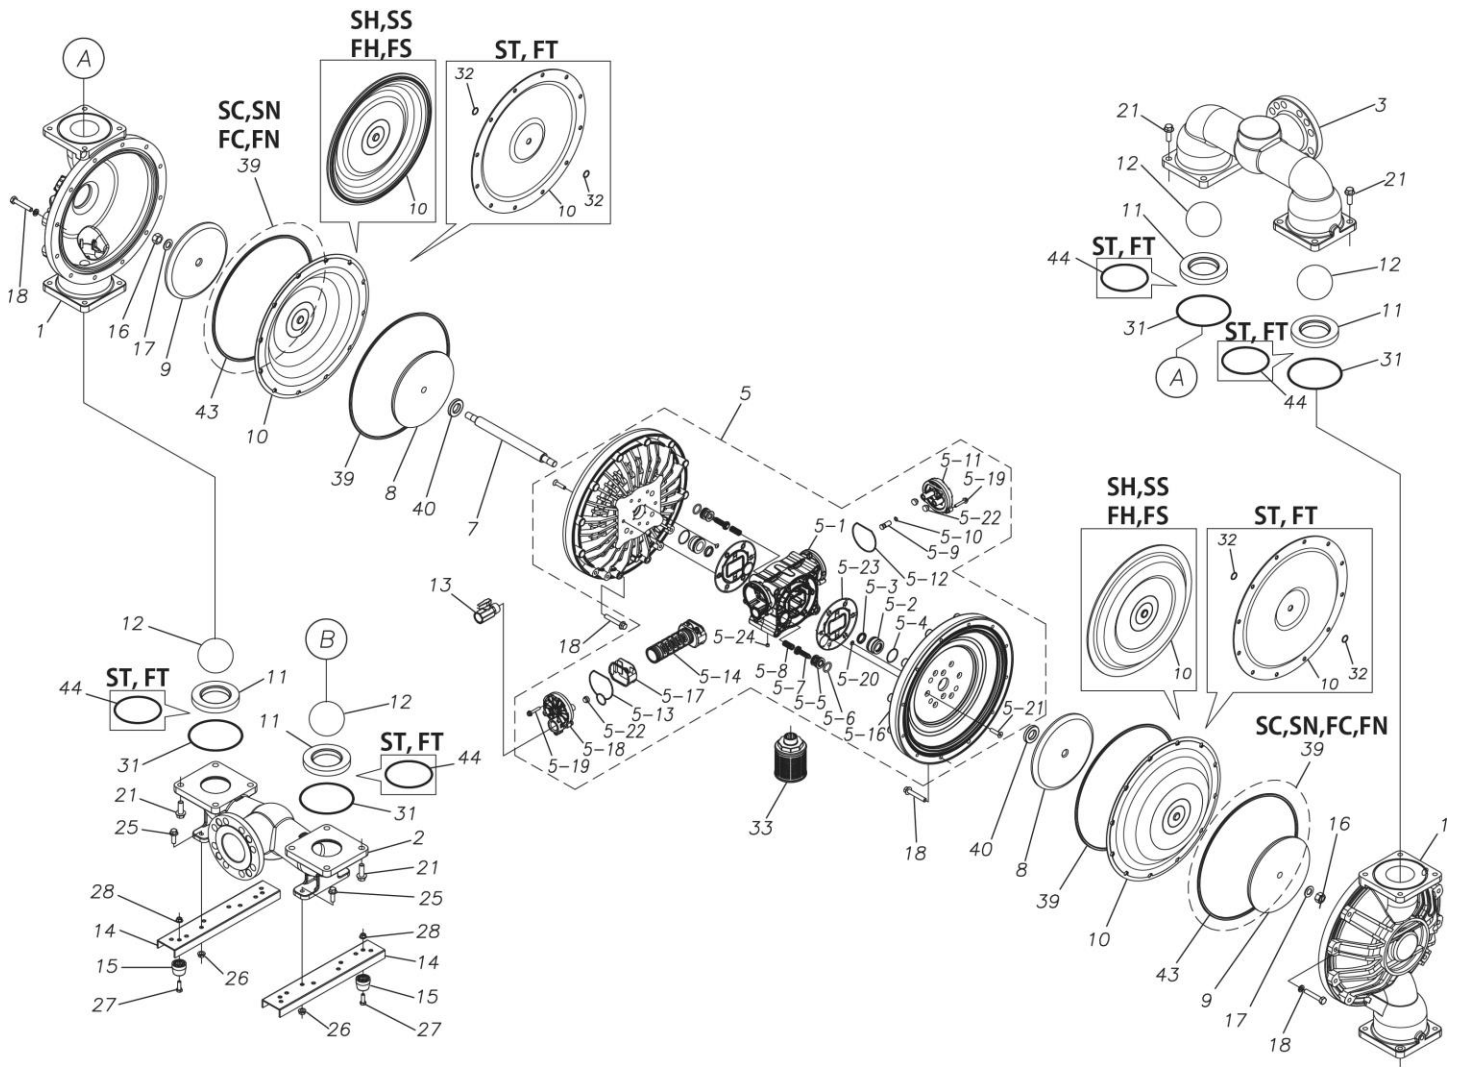

## Exploded View Drawing and Parts List

Model: **TC-X800SHJ**

Model Number: **1P00335MP**

The part list and exploded view drawing as attached below indicate the full list of parts for the above mentioned pump model.

Please contact your Pump Distributor directly for more information.

■ Parts List

TC-X800SHJ

1P00335MP

Ref.No.	Parts No.	Description	Parts Component	Remark
1	1P20016SM	OUT CHAMBER	2	
2	1P20017SF	IN MANIFOLD	1	
3	1P20019SF	OUT MANIFOLD	1	
5	1P10003MP	BODY ASSEMBLY	1	

Ref.No.	Parts No.	Description	Parts Component	Remark
5-1	1L30054MP	BODY	1	The parts of #5 are available with a set as [1P10003MP:BODY ASSEMBLY]. This is also available individually.
5-2	1P30001MM	BEARING CENTER ROD	2	
5-3	9S2BA0025	PACKING	2	
5-4	9S1BS0036	O RING S-36	2	
5-5	1L30063MM	PILOT VALVE SEAT	2	
5-6	9S1BP1022	O RING P-22A	2	
5-7	1P30021MB	PILOT VALVE	2	
5-8	1L30064MM	SPRING	2	
5-9	1L30065MM	RESET BUTTON	1	
5-10	9S1BP0008	O RING P-8	1	
5-11	1L30056MB	CAP	1	
5-12	1L30061MB	PACKING CAP	1	
5-13	1L30060MB	PACKING CAP IN	1	
5-14	1L10003MK	C SPOOL VALVE ASSEMBLY (Looped C®)	1	
5-16	1P30022MM	AIR CHAMBER	2	
5-17	1L30005MB	SPRING STOPPER	1	
5-18	1L30055MP	CAP IN	1	
5-19	9B2210635	BOLT M6 × 35	7	
5-20	9T6125008	SCREW M5 × 8	8	
5-21	9B5410835	BOLT M8 × 35	16	
5-22	1L30062MB	CUSHION	4	
5-23	1L30059MB	PACKING BODY	2	
5-24	9P62P9901	PLUG	2	
7	1P20044MM	CENTER ROD	1	
8	1P20028MM	CENTER DISK	2	
9	1P20039MM	CENTER DISK	2	
10	1P20037HB	DIAPHRAGM	2	
11	1P20015BB	VALVE SEAT	4	
12	1P20003BB	BALL	4	
13	1M90001MP	BALL VALVE	1	
14	1P30014MM	BASE	2	
15	1E30070MB	RUBBER FEET	4	
16	9N1731600	NUT M16 × 1.5	2	
17	9W3311600	CONED DISK SPRING M16	2	
18	9B1221070	BOLT M10 × 70	24	
20	9W4211000	SPRING LOCK WASHER M10	24	
21	9B2211240	BOLT M12 × 40	16	
25	9B2211030	BOLT M10 × 30	4	
26	9N2211000	NUT M10	4	
27	9B1110825	BOLT M8 × 25	4	
28	9N2110800	NUT M8	4	
31	9S1BG0135	O RING G-135	4	
33	1L90002MP	SILENCER	1	
40	1M30033MB	CUSHION CENTER DISK	2	
43	9S1BG0350	O RING G-350	2	