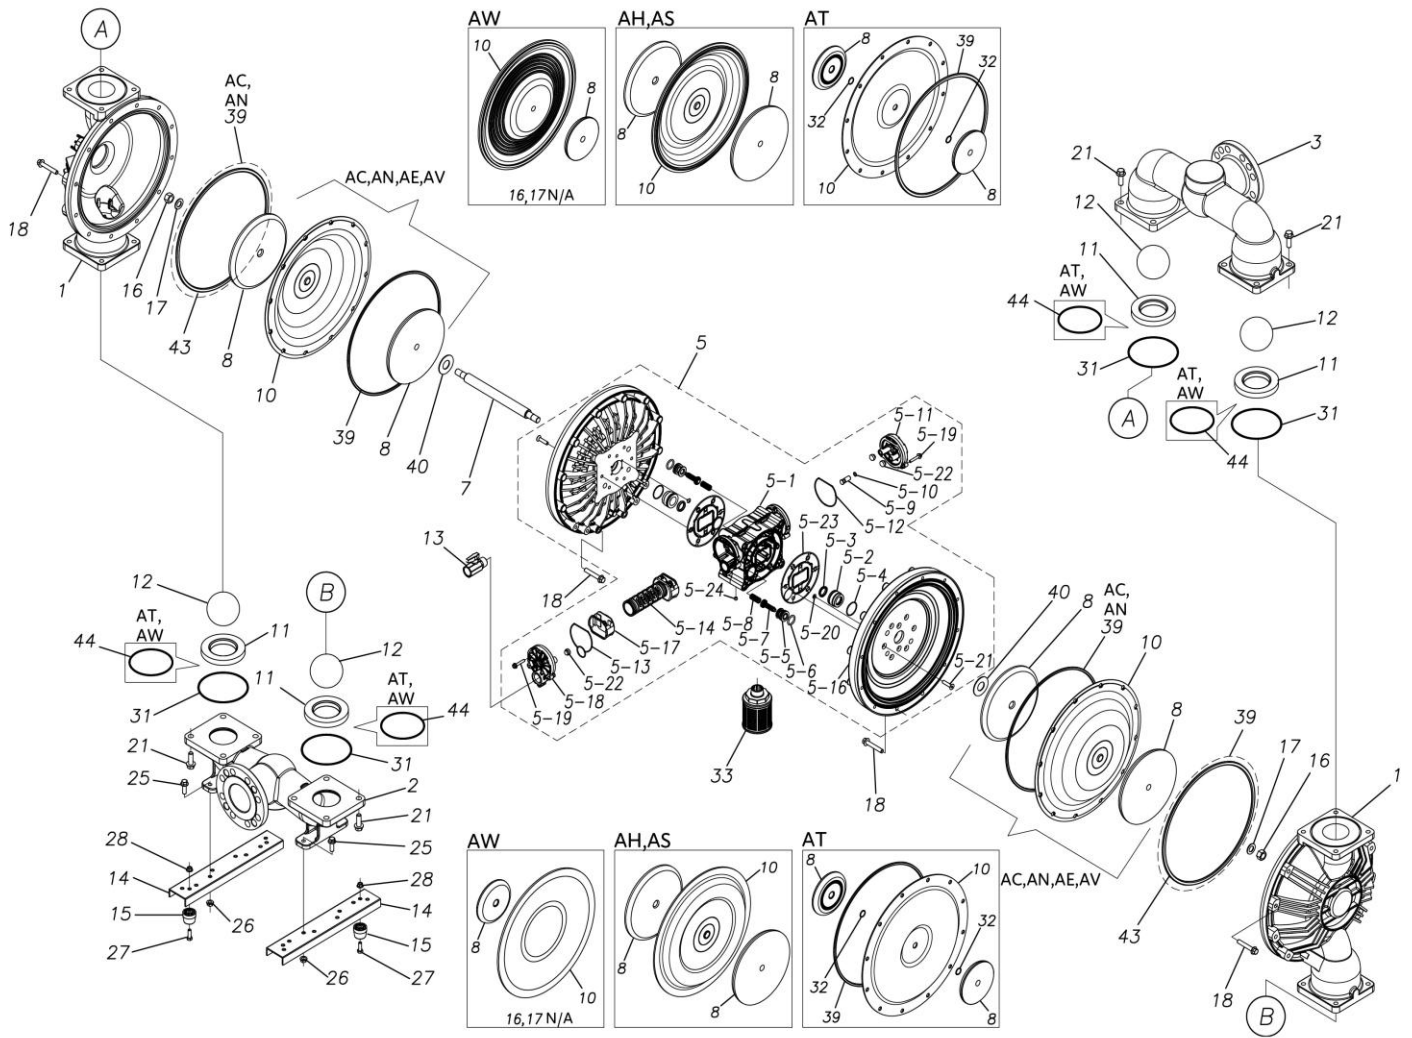

## Exploded View Drawing and Parts List

Model: **TC-X800AWJ**

Model Number: **1P00354MP**

The part list and exploded view drawing as attached below indicate the full list of parts for the above mentioned pump model.

Please contact your Pump Distributor directly for more information.

■ Parts List

TC-X800AWJ

1P00354MP

Ref.No.	Parts No.	Description	Parts Component	Remark
1	1P20005AM	OUT CHAMBER	2	
2	1P20006AF	IN MANIFOLD	1	
3	1P20008AF	OUT MANIFOLD	1	
5	1P10003MP	BODY ASSEMBLY	1	

Ref.No.	Parts No.	Description	Parts Component	Remark
5-1	1L30054MP	BODY	1	The parts of #5 are available with a set as [1P10003MP:BODY ASSEMBLY]. This is also available individually.
5-2	1P30001MM	BEARING CENTER ROD	2	
5-3	9S2BA0025	PACKING	2	
5-4	9S1BS0036	O RING S-36	2	
5-5	1L30063MM	PILOT VALVE SEAT	2	
5-6	9S1BP1022	O RING P-22A	2	
5-7	1P30021MB	PILOT VALVE	2	
5-8	1L30064MM	SPRING	2	
5-9	1L30065MM	RESET BUTTON	1	
5-10	9S1BP0008	O RING P-8	1	
5-11	1L30056MB	CAP	1	
5-12	1L30061MB	PACKING CAP	1	
5-13	1L30060MB	PACKING CAP IN	1	
5-14	1L10003MK	C SPOOL VALVE ASSEMBLY (Looped C®)	1	
5-16	1P30022MM	AIR CHAMBER	2	
5-17	1L30005MB	SPRING STOPPER	1	
5-18	1L30055MP	CAP IN	1	
5-19	9B2210635	BOLT M6 × 35	7	
5-20	9T6125008	SCREW M5 × 8	8	
5-21	9B5410835	BOLT M8 × 35	16	
5-22	1L30062MB	CUSHION	4	
5-23	1L30059MB	PACKING BODY	2	
5-24	9P62P9901	PLUG	2	
7	1P30024TM	CENTER ROD	1	
8	1P20034MM	CENTER DISK	2	
10	1P20052TE	DIAPHRAGM	2	
11	1P20027TM	VALVE SEAT	4	
12	1P20035TM	BALL	4	
13	1M90001MP	BALL VALVE	1	
14	1P30014MM	BASE	2	
15	1E30070MB	RUBBER FEET	4	
18	9B2111070	BOLT M10 × 70	24	
21	9B2111240	BOLT M12 × 40	16	
25	9B2111030	BOLT M10 × 30	4	
26	9N2111000	NUT M10	4	
27	9B1110825	BOLT M8 × 25	4	
28	9N2110800	NUT M8	4	
31	9S1TG0135	O RING G-135	4	
33	1L90002MP	SILENCER	1	
40	1M30033MB	CUSHION CENTER DISK	2	
43	9S1TG0350	O RING G-350	2	
44	9S1TG0115	O RING G-115	4	