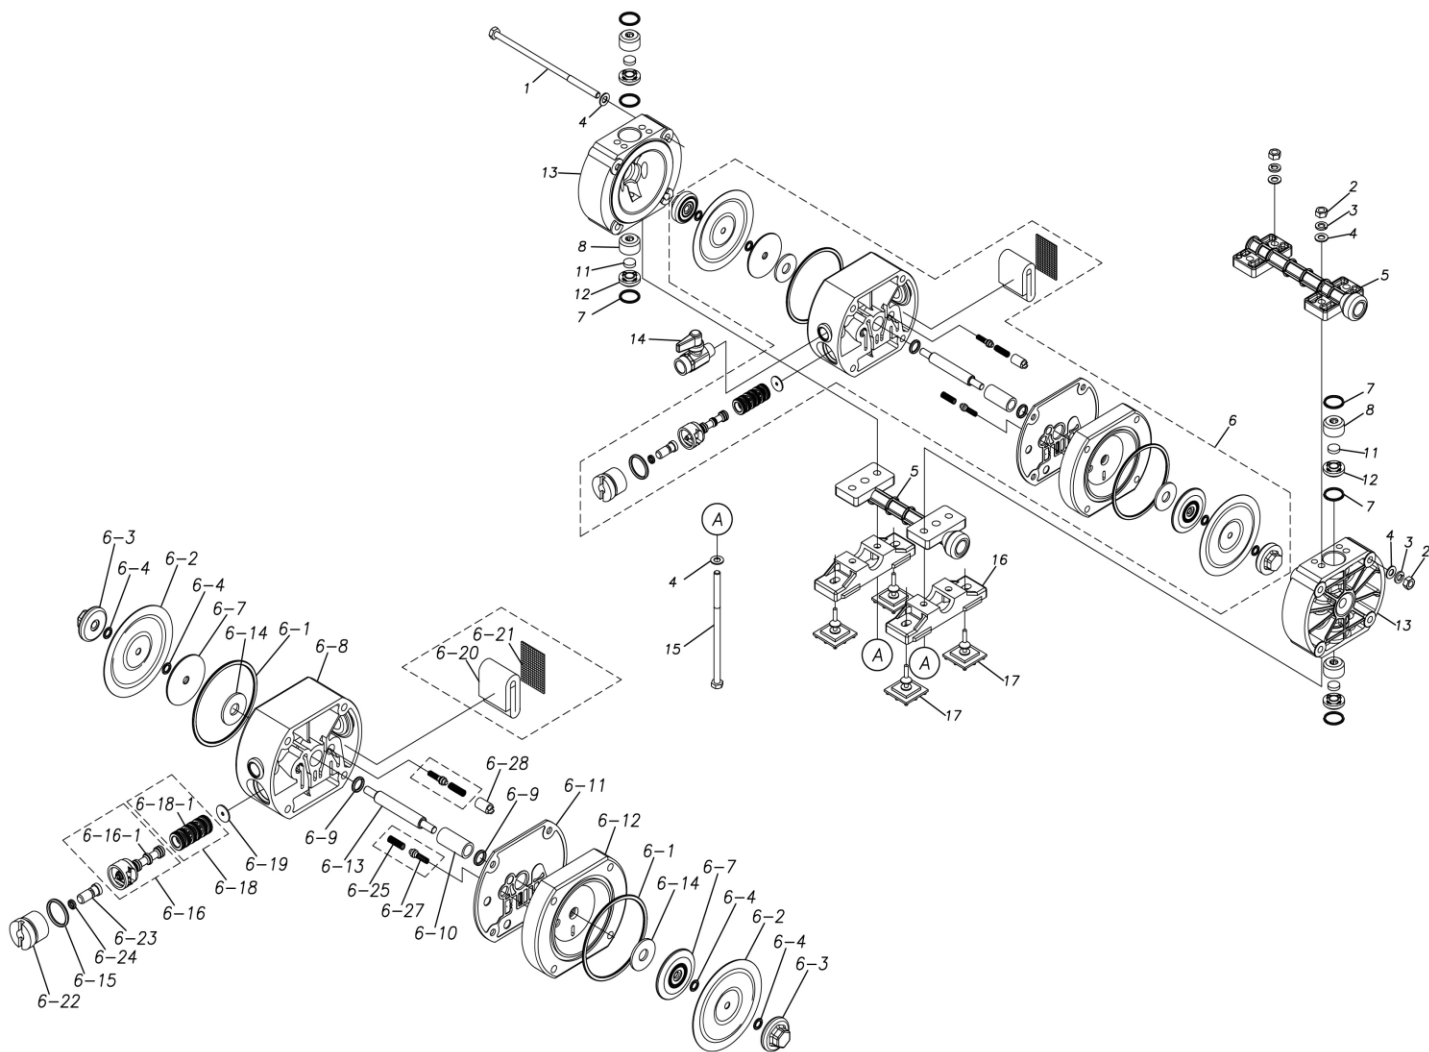

TC-X

Exploded View Drawing and Parts List

Model: **TC-X030VTN**

Model Number: **1B00003MN**

The part list and exploded view drawing as attached below indicate the full list of parts for the above mentioned pump model.

Please contact your Pump Distributor directly for more information.

■ Parts List

TC-X030VTN

1B0003MN

Ref.No.	Parts No.	Description	Parts Component	Remark
1	9B1290602	BOLT M6 × 140	4	
2	9N1210600	NUT M6	8	
3	9W2210600	SPRING LOCK WASHER M6	8	
4	9W1210600	PLAIN WASHER M6	16	
5	1B20002KN	MANIFOLD	2	
6	1C10015MN	BODY ASSEMBLY	1	
6-1	9S1BG0070	O RING G-70	2	The parts of #6 are available with a set as [1C10015MN:BODY ASSEMBLY]. This is also available individually.
6-2	1C20007T2	DIAPHRAGM	2	
6-3	1C20024KB	CENTER DISK	2	
6-4	9S1TP0006	O RING P-6	4	
6-7	1C30032MM	CENTER DISK	2	
6-8	1C30008MN	BODY L	1	
6-9	9S2BA0010	PACKING	2	
6-10	1C30009MB	BUSHING	1	
6-11	1C30010MB	GASKET	1	
6-12	1C30011MM	BODY S	1	
6-13	1C20009MM	CENTER ROD	1	
6-14	1H30027MB	CUSHION	2	
6-15	9S1BP0020	O RING P-20	1	
6-16	1C10017MK	C SPOOL ASSEMBLY (Looped C®)	1	