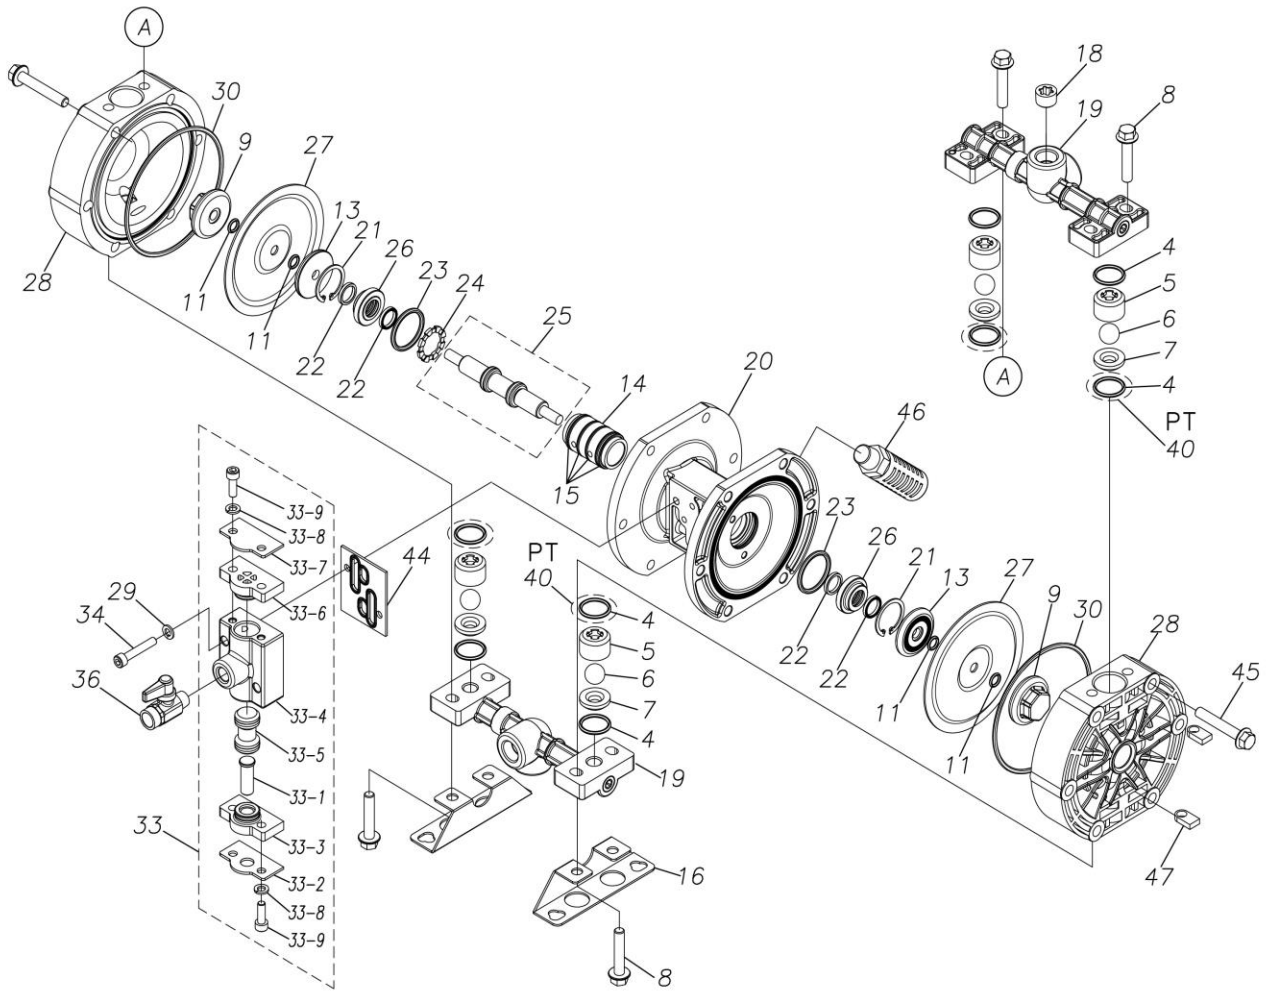

TC-X

Exploded View Drawing and Parts List

Model: **TC-X101PCN**

Model Number: **1D00025MN**

The part list and exploded view drawing as attached below indicate the full list of parts for the above mentioned pump model.

Please contact your Pump Distributor directly for more information.

■ Parts List

TC-X101PCN

1D00025MN

Ref.No.	Parts No.	Description	Parts Component	Remark
4	9S1BP0021	O RING P-21	8	
5	1D20027PB	VALVE STOPPER	4	
6	1D20005NB	BALL	4	
7	1D20029PM	VALVE SEAT	4	
8	9B2210840	BOLT M8 × 40	8	
9	1D20028PM	CENTER DISK	2	
11	9S1BP0008	O RING P-8	4	
13	1E20024AM	CENTER DISK	2	
14	1D30023MM	SLEEVE	1	
15	9S1BJ1026	O RING JASO-1026	4	
16	1D30003MM	BASE	2	
18	1H30043MN	PLUG	2	
19	1D10008MN	MANIFOLD ASSEMBLY	2	
20	1D30013MN	BODY	1	
21	9R1120030	RETAINING RING	2	
22	9S2BA0014	PACKING	4	
23	9S1BG0030	O RING G-30	2	
24	1D30014MB	SPACER	1	
25	1D10004MK	CENTER ROD ASSEMBLY	1	
26	1D30015MM	CENTER ROD GUIDE	2	
27	1D20018NB	DIAPHRAGM	2	
28	1D20026PM	OUT CHAMBER	2	
29	9W2210600	SPRING LOCK WASHER M6	2	
30	9S1BG0105	O RING G-105	2	

Ref.No.	Parts No.	Description	Parts Component	Remark
33	1D10003MN	VALVE BODY ASSEMBLY	1	The parts of #33 are available with a set as [1D10003MN: VALVE BODY ASSEMBLY]. This is also available individually.
33-1	1D30007MM	RESET BUTTON	1	
33-2	1D30008MM	REINFORCEMENT PLATE VALVE LOWER	1	
33-3	1D30009MB	SPOOL STOPPER LOWER	1	
33-4	1D30010MN	VALVE BODY	1	
33-5	1D10002MK	SPOOL ASSEMBLY	1	
33-6	1D30011MB	SPOOL STOPPER UPPER	1	
33-7	1D30012MM	REINFORCEMENT VALVE UPPER	1	
33-8	9W2210600	SPRING LOCK WASHER M6	4	
33-9	9B3210618	BOLT M6 × 18	4	
34	9B3220635	BOLT M6 × 35	2	
36	1E90002MN	BALL VALVE	1	
39	1H90001MB	SEAL TAPE	1	
44	1D30017MB	VALVE BODY GASKET	1	
45	9B2210850	BOLT M8 × 50	12	
46	1D90001MN	SILENCER	1	
47	1D30022MM	NAT OUT CHAMBER	8	