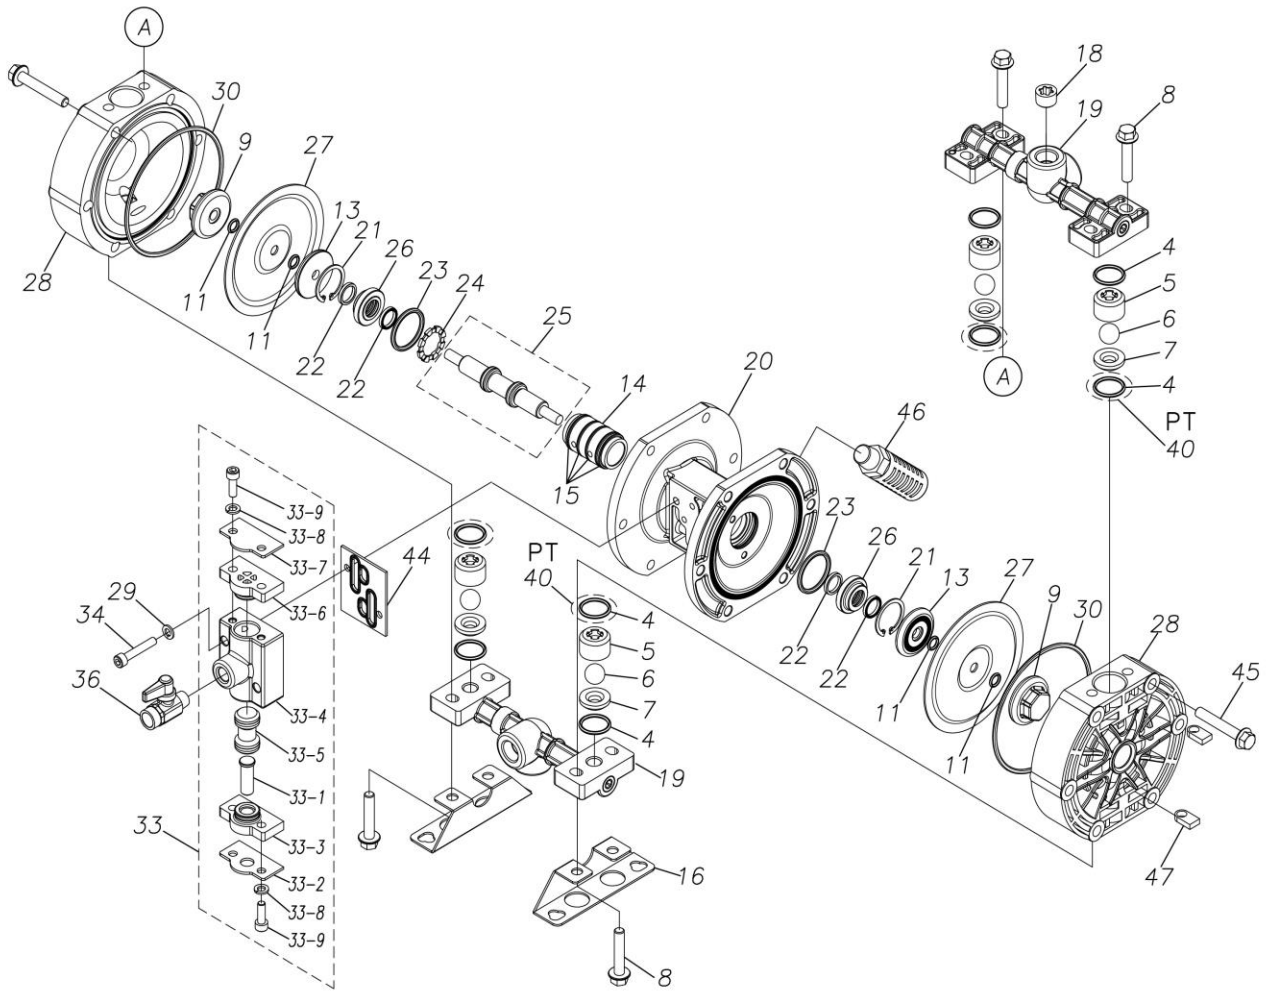

## Exploded View Drawing and Parts List

Model: **TC-X101PTN**

Model Number: **1D00027MN**

The part list and exploded view drawing as attached below indicate the full list of parts for the above mentioned pump model.

Please contact your Pump Distributor directly for more information.

■ Parts List

TC-X101PTN

1D00027MN

Ref.No.	Parts No.	Description	Parts Component	Remark
4	9S1TP0021	O RING P-21	4	
5	1D20027PB	VALVE STOPPER	4	
6	1D20006TM	BALL	4	
7	1D20029PM	VALVE SEAT	4	
8	9B2210840	BOLT M8 × 40	8	
9	1D20028PM	CENTER DISK	2	
11	9S1TP0008	O RING P-8	4	
13	1E20024AM	CENTER DISK	2	
14	1D30023MM	SLEEVE	1	
15	9S1BJ1026	O RING JASO-1026	4	
16	1D30003MM	BASE	2	
18	1H30043MN	PLUG	2	
19	1D10008MN	MANIFOLD ASSEMBLY	2	
20	1D30013MN	BODY	1	
21	9R1120030	RETAINING RING	2	
22	9S2BA0014	PACKING	4	
23	9S1BG0030	O RING G-30	2	
24	1D30014MB	SPACER	1	
25	1D10004MK	CENTER ROD ASSEMBLY	1	
26	1D30015MM	CENTER ROD GUIDE	2	
27	1D20019T3	DIAPHRAGM	2	
28	1D20026PM	OUT CHAMBER	2	
29	9W2210600	SPRING LOCK WASHER M6	2	
30	9S1TG0105	O RING G-105	2	

Ref.No.	Parts No.	Description	Parts Component	Remark
33	1D10003MN	VALVE BODY ASSEMBLY	1	The parts of #33 are available with a set as [1D10003MN: VALVE BODY ASSEMBLY]. This is also available individually.
33-1	1D30007MM	RESET BUTTON	1	
33-2	1D30008MM	REINFORCEMENT PLATE VALVE LOWER	1	
33-3	1D30009MB	SPOOL STOPPER LOWER	1	
33-4	1D30010MN	VALVE BODY	1	
33-5	1D10002MK	SPOOL ASSEMBLY	1	
33-6	1D30011MB	SPOOL STOPPER UPPER	1	
33-7	1D30012MM	REINFORCEMENT VALVE UPPER	1	
33-8	9W2210600	SPRING LOCK WASHER M6	4	
33-9	9B3210618	BOLT M6 × 18	4	
34	9B3220635	BOLT M6 × 35	2	
36	1E90002MN	BALL VALVE	1	
39	1H90001MB	SEAL TAPE	1	
40	9S1TP0020	O RING P-20	4	
44	1D30017MB	VALVE BODY GASKET	1	
45	9B2210850	BOLT M8 × 50	12	
46	1D90001MN	SILENCER	1	
47	1D30022MM	NAT OUT CHAMBER	8	