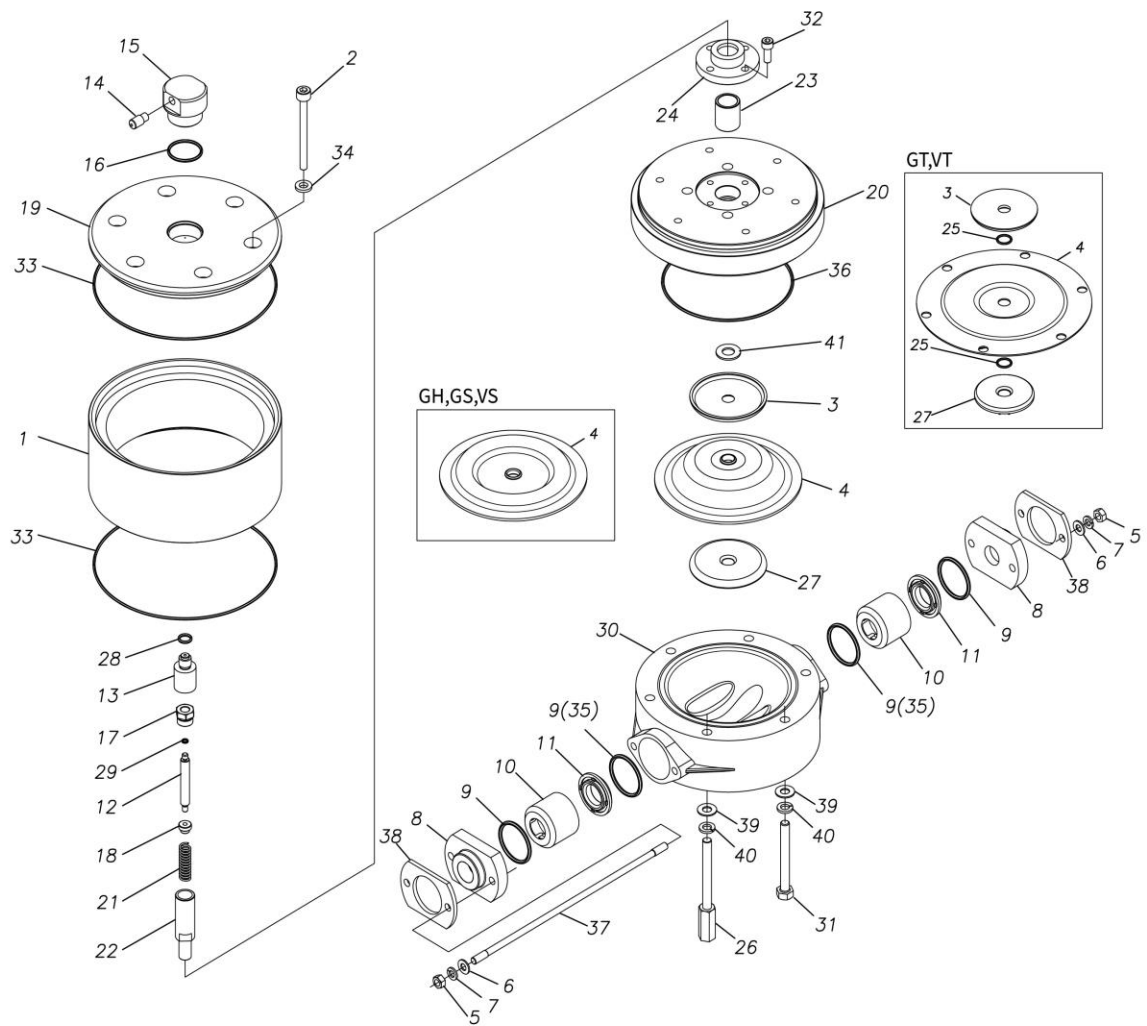

TC-X

Exploded View Drawing and Parts List

Model: **CF-X25GNN**

Model Number: **1H00348MN**

The part list and exploded view drawing as attached below indicate the full list of parts for the above mentioned pump model.

Please contact your Pump Distributor directly for more information.

■ Parts List

CF-X25GNN

1H00348MN

Ref.No.	Parts No.	Description	Parts Component	Remark
1	1H30117MM	AIR CHAMBER	1	
2	9B3221095	BOLT M10 × 95	6	
3	1H20022MM	CENTER DISK	1	
4	1H20084BB	DIAPHRAGM	1	
5	9N1210800	NUT M8	4	
6	9W1210800	PLAIN WASHER M8	4	
7	9W2210800	SPRING LOCK WASHER M8	4	
8	1H20079PN	FLANGE	2	
9	9S1BP0044	O RING P-44	4	
10	1H20039PB	VALVE STOPPER	2	
11	1H20040PM	VALVE SEAT	2	
12	1H30119MM	VALVE	1	
13	1H30120MM	VALVE SEAT	1	
14	1D90004MN	SILENCER	1	
15	1H10040MN	VALVE ASSEMBLY	1	
16	9S1BG0035	O RING G-35	1	
17	1D30055MM	STOPPER CENTER ROD	1	
18	1D30056MM	STOPPER VALVE	1	
19	1H30121MM	AIR CHAMBER UPPER	1	
20	1H30122MM	AIR CHAMBER LOWER	1	
21	1D30059MM	SPRING	1	
22	1H20089MM	CENTER ROD	1	
23	1D30060MM	BEARING CENTER ROD	1	
24	1H30124MM	CASE BEARING	1	

Ref.No.	Parts No.	Description	Parts Component	Remark
26	1H30125MM	STUD	4	
27	1H20045PM	CENTER DISK	1	
28	9S1BP0012	O RING P-12	1	
29	9S1B90008	O RING P-4	1	
30	1H20042PM	OUT CHAMBER	1	
31	9B1221090	BOLT M10 × 90	2	
32	9B3410820	BOLT M8 × 20	4	
33	9S1BM0205	O RING GS-205	2	
34	1H30127MB	SEAL WASHER	6	
36	9S1BG0145	O RING G-145	1	
37	1H30126MM	TIE ROD	2	
38	1H30123MM	REINFORCEMENT PLATE	2	
39	9W1211000	PLAIN WASHER M10	6	
40	9W2211000	SPRING LOCK WASHER M10	6	
41	9W1211400	WASHER M14	1	