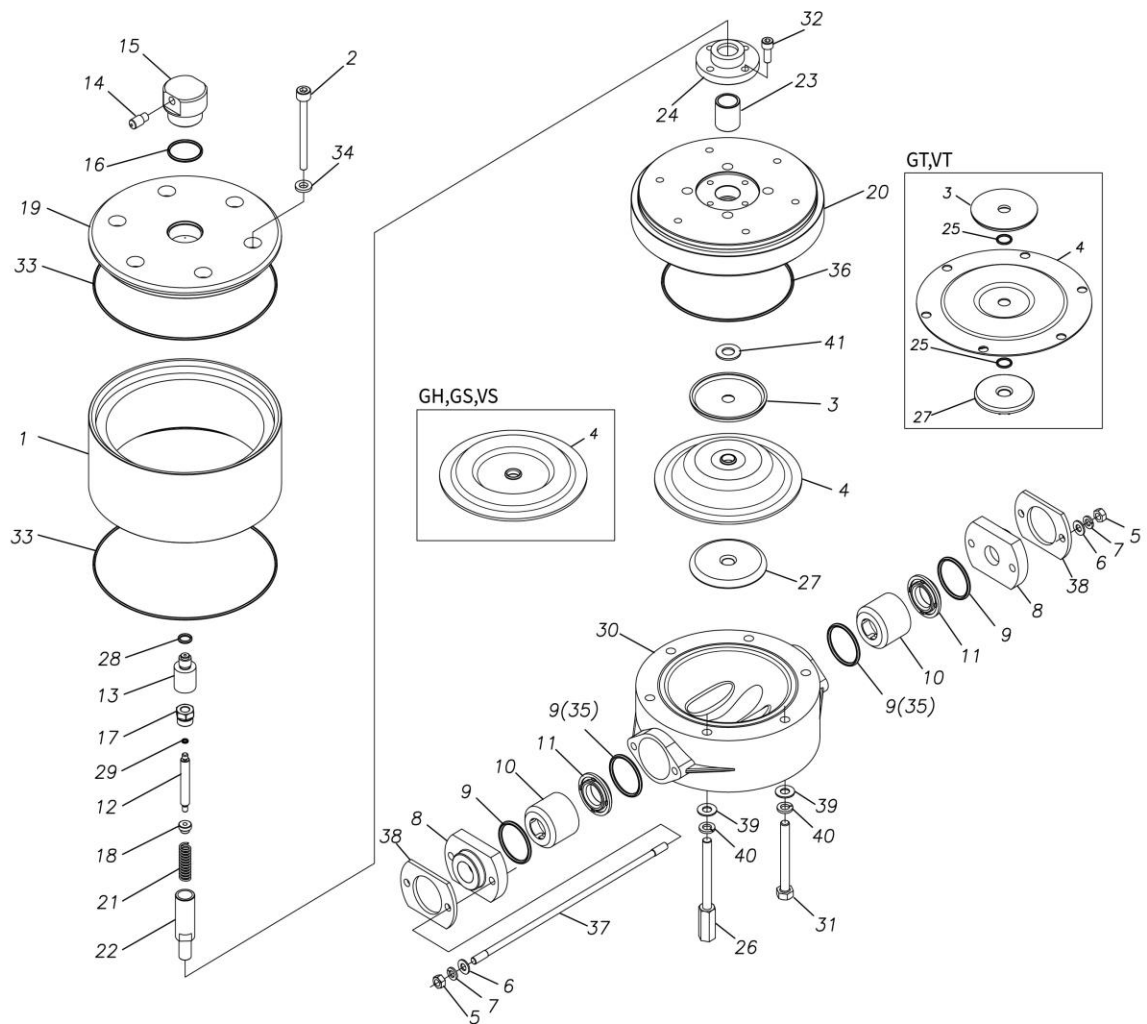

TC-X

Exploded View Drawing and Parts List

Model: **CF-X25GTN**

Model Number: **1H00351MN**

The part list and exploded view drawing as attached below indicate the full list of parts for the above mentioned pump model.

Please contact your Pump Distributor directly for more information.

■ Parts List

CF-X25GTN

1H00351MN

Ref.No.	Parts No.	Description	Parts Component	Remark
1	1H30117MM	AIR CHAMBER	1	
2	9B3221095	BOLT M10 × 95	6	
3	1H20027TM	CENTER DISK	1	
4	1H20028T5	DIAPHRAGM	1	
5	9N1210800	NUT M8	4	
6	9W1210800	PLAIN WASHER M8	4	
7	9W2210800	SPRING LOCK WASHER M8	4	
8	1H20079PN	FLANGE	2	
9	9S1TP0044	O RING P-44	4	
10	1H20039PB	VALVE STOPPER	2	
11	1H20040PM	VALVE SEAT	2	
12	1H30119MM	VALVE	1	
13	1H30120MM	VALVE SEAT	1	
14	1D90004MN	SILENCER	1	
15	1H10040MN	VALVE ASSEMBLY	1	
16	9S1BG0035	O RING G-35	1	
17	1D30055MM	STOPPER CENTER ROD	1	
18	1D30056MM	STOPPER VALVE	1	
19	1H30121MM	AIR CHAMBER UPPER	1	
20	1H30122MM	AIR CHAMBER LOWER	1	
21	1D30059MM	SPRING	1	
22	1H20089MM	CENTER ROD	1	
23	1D30060MM	BEARING CENTER ROD	1	
24	1H30124MM	CASE BEARING	1	

Ref.No.	Parts No.	Description	Parts Component	Remark
25	9S1TP0014	O RING P-14	2	
26	1H30125MM	STUD	4	
27	1H20046PM	CENTER DISK	1	
28	9S1BP0012	O RING P-12	1	
29	9S1B90008	O RING P-4	1	
30	1H20042PM	OUT CHAMBER	1	
31	9B1221090	BOLT M10 × 90	2	
32	9B3410820	BOLT M8 × 20	4	
33	9S1BM0205	O RING GS-205	2	
34	1H30127MB	SEAL WASHER	6	
36	9S1BG0145	O RING G-145	1	
37	1H30126MM	TIE ROD	2	
38	1H30123MM	REINFORCEMENT PLATE	2	
39	9W1211000	PLAIN WASHER M10	6	
40	9W2211000	SPRING LOCK WASHER M10	6	