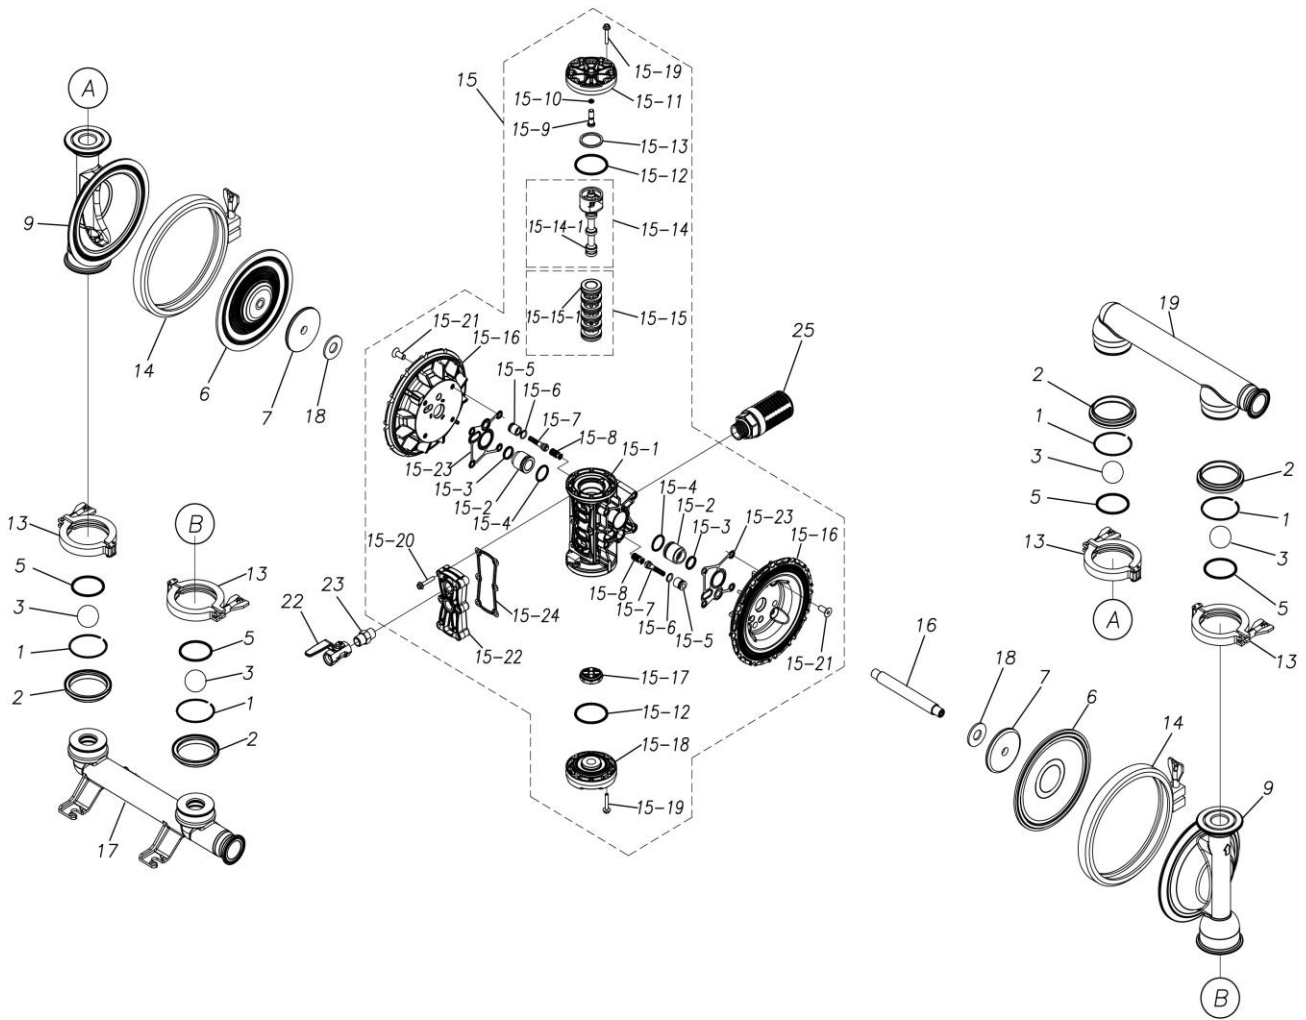

TC-X

Exploded View Drawing and Parts List

Model: **TC-X250SWFR-A**

Model Number: **1H00424MN**

The part list and exploded view drawing as attached below indicate the full list of parts for the above mentioned pump model.

Please contact your Pump Distributor directly for more information.

■ Parts List

TC-X250SWFR-A

1H00424MN

Ref.No.	Parts No.	Description	Parts Component	Remark
1	1H30170MB	RETAINING RING	4	
2	1H30176SM	FLANGE	4	
3	1H20019TM	BALL	4	
5	9S1TG0050	O RING G-50	4	
6	1H20107TB	DIAPHRAGM	2	
7	1H30164TM	CENTER DISK	2	
9	1H20108SM	OUT CHAMBER	2	
13	1H30168MB	CLAMP	4	
14	1H30169MB	CLAMP	2	
15	1H10055MN	BODY ASSEMBLY	1	