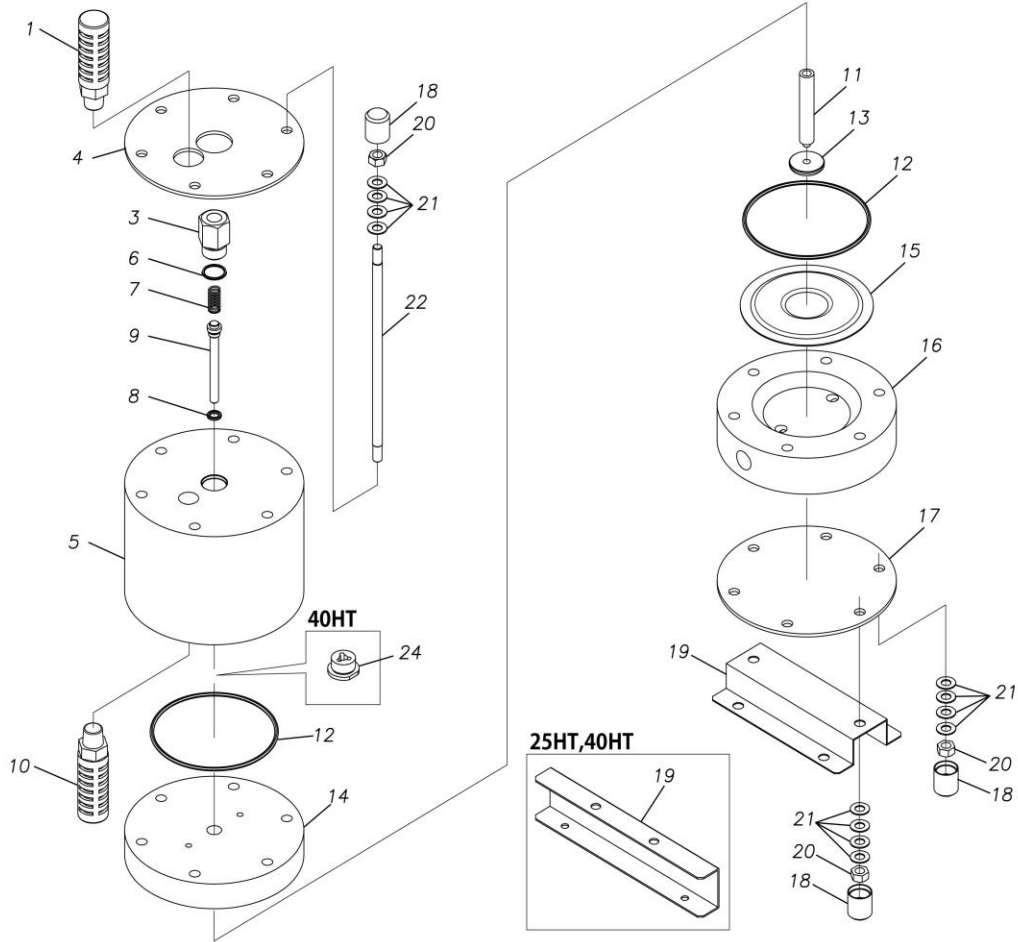

TC-X

Exploded View Drawing and Parts List

Model: **CF-X40HTN**

Model Number: **1L00058MN**

The part list and exploded view drawing as attached below indicate the full list of parts for the above mentioned pump model.

Please contact your Pump Distributor directly for more information.

■ Parts List

CF-X40HTN

1L00058MN

Ref.No.	Parts No.	Description	Parts Component	Remark
1	1D90001MP	SILENCER	1	
3	1D30065MN	VALVE SEAT	1	
4	1L30032MM	REINFORCEMENT PLATE	1	
5	1L30033MM	AIR CHAMBER UPPER	1	
6	9S1BP0016	O RING P-16	1	
7	1L30041MM	SPRING	1	
8	9S1BP0006	O RING P-6	1	
9	1D30068MM	VALVE	1	
10	1D10019MK	SHIBORI ASSEMBLY	1	
11	1L30034MM	CENTER ROD	1	
12	9S1TG0220	O RING G-220	2	
13	1L30035MM	CENTER DISK	1	
14	1L30036MM	AIR CHAMBER LOWER	1	
15	1L20023T6	DIAPHRAGM	1	
16	1L20024TN	OUT CHANBER	1	
17	1L30037MM	REINFORCEMENT PLATE	1	
18	1H30037TB	CAP	16	
19	1L30038MM	BASE	2	
20	9N1211000	NUT M10	16	
21	9W3211000	CONED DISK SPRING M-10	64	
22	1L30039MM	TIE ROD	8	
24	1L30040MM	VALVE GUIDE	1	