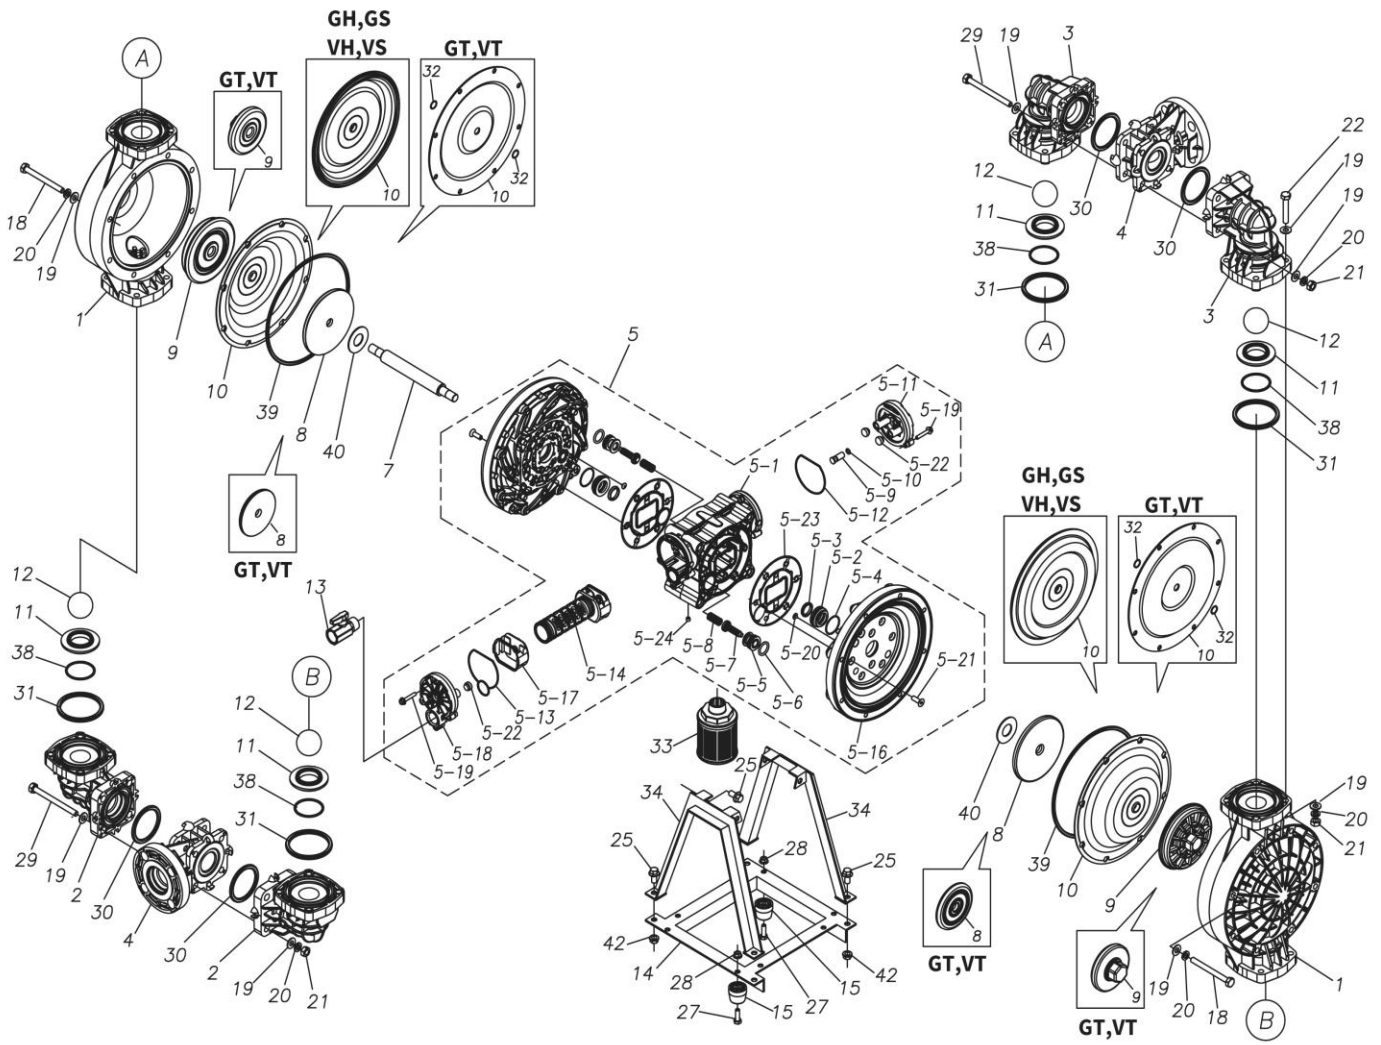

TC-X

Exploded View Drawing and Parts List

Model: **TC-X400GNA**

Model Number: **1L00158MN**

The part list and exploded view drawing as attached below indicate the full list of parts for the above mentioned pump model.

Please contact your Pump Distributor directly for more information.

■ Parts List

TC-X400GNA

1L00158MN

Ref.No.	Parts No.	Description	Parts Component	Remark
1	1L20015PM	OUT CHAMBER	2	
2	1L20016PM	IN MANIFOLD	2	
3	1L20017PM	OUT MANIFOLD	2	
4	1L20018PN	CENTER MANIFOLD	2	
5	1L10023MN	BODY ASSEMBLY	1	