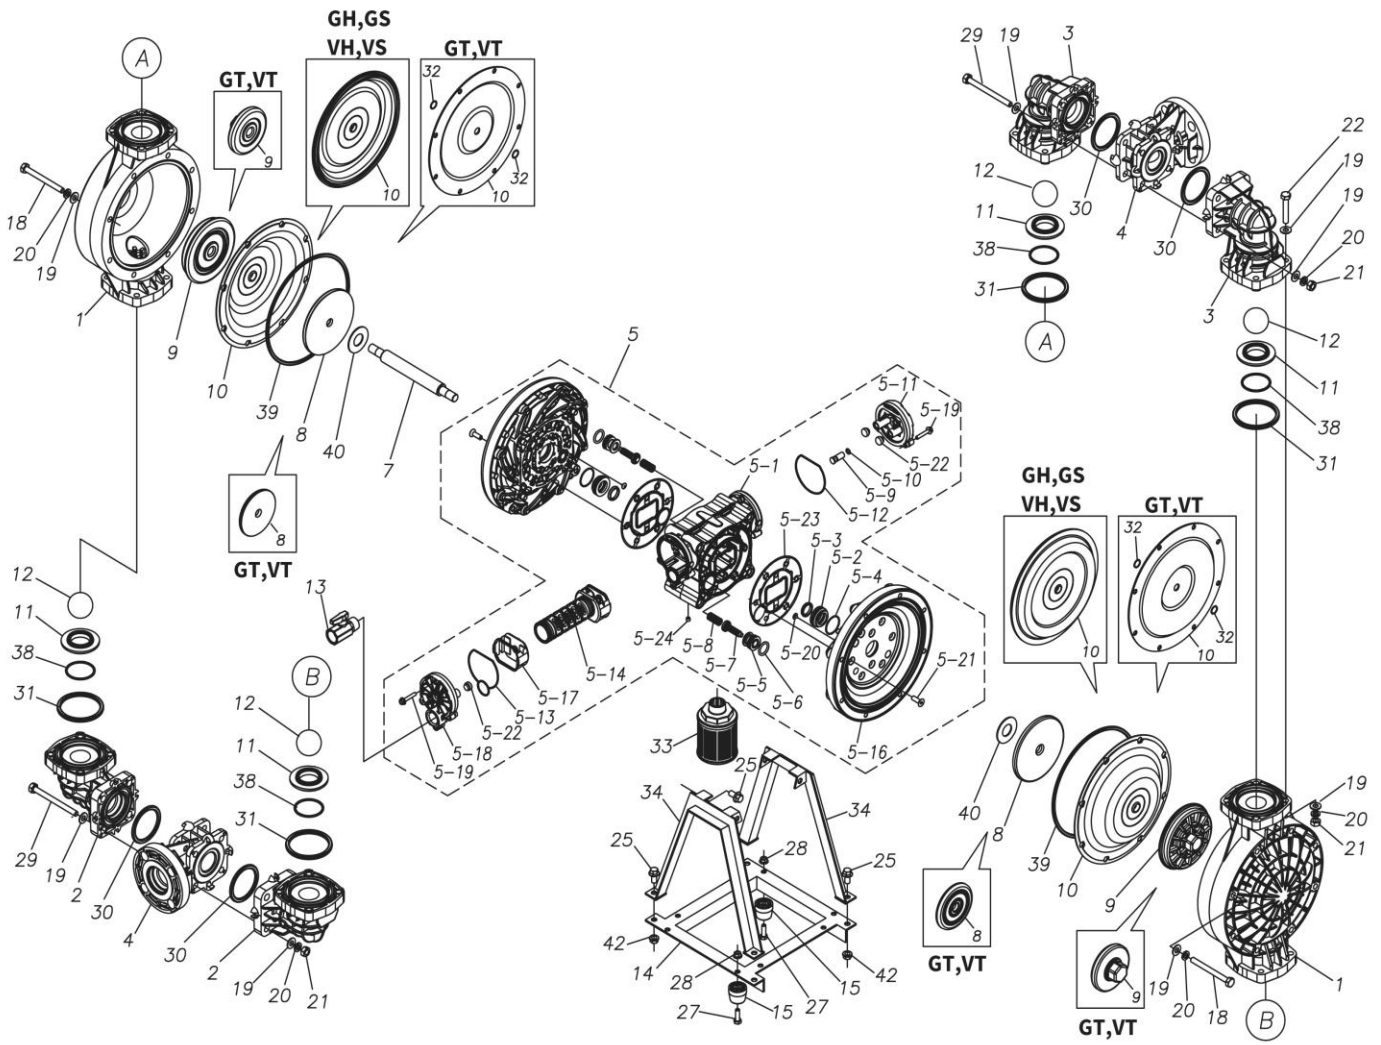

TC-X

Exploded View Drawing and Parts List

Model: **TC-X400GEA**

Model Number: **1L00159MN**

The part list and exploded view drawing as attached below indicate the full list of parts for the above mentioned pump model.

Please contact your Pump Distributor directly for more information.

■ Parts List

TC-X400GEA

1L00159MN

Ref.No.	Parts No.	Description	Parts Component	Remark
1	1L20015PM	OUT CHAMBER	2	
2	1L20016PM	IN MANIFOLD	2	
3	1L20017PM	OUT MANIFOLD	2	
4	1L20018PN	CENTER MANIFOLD	2	
5	1L10023MN	BODY ASSEMBLY	1	